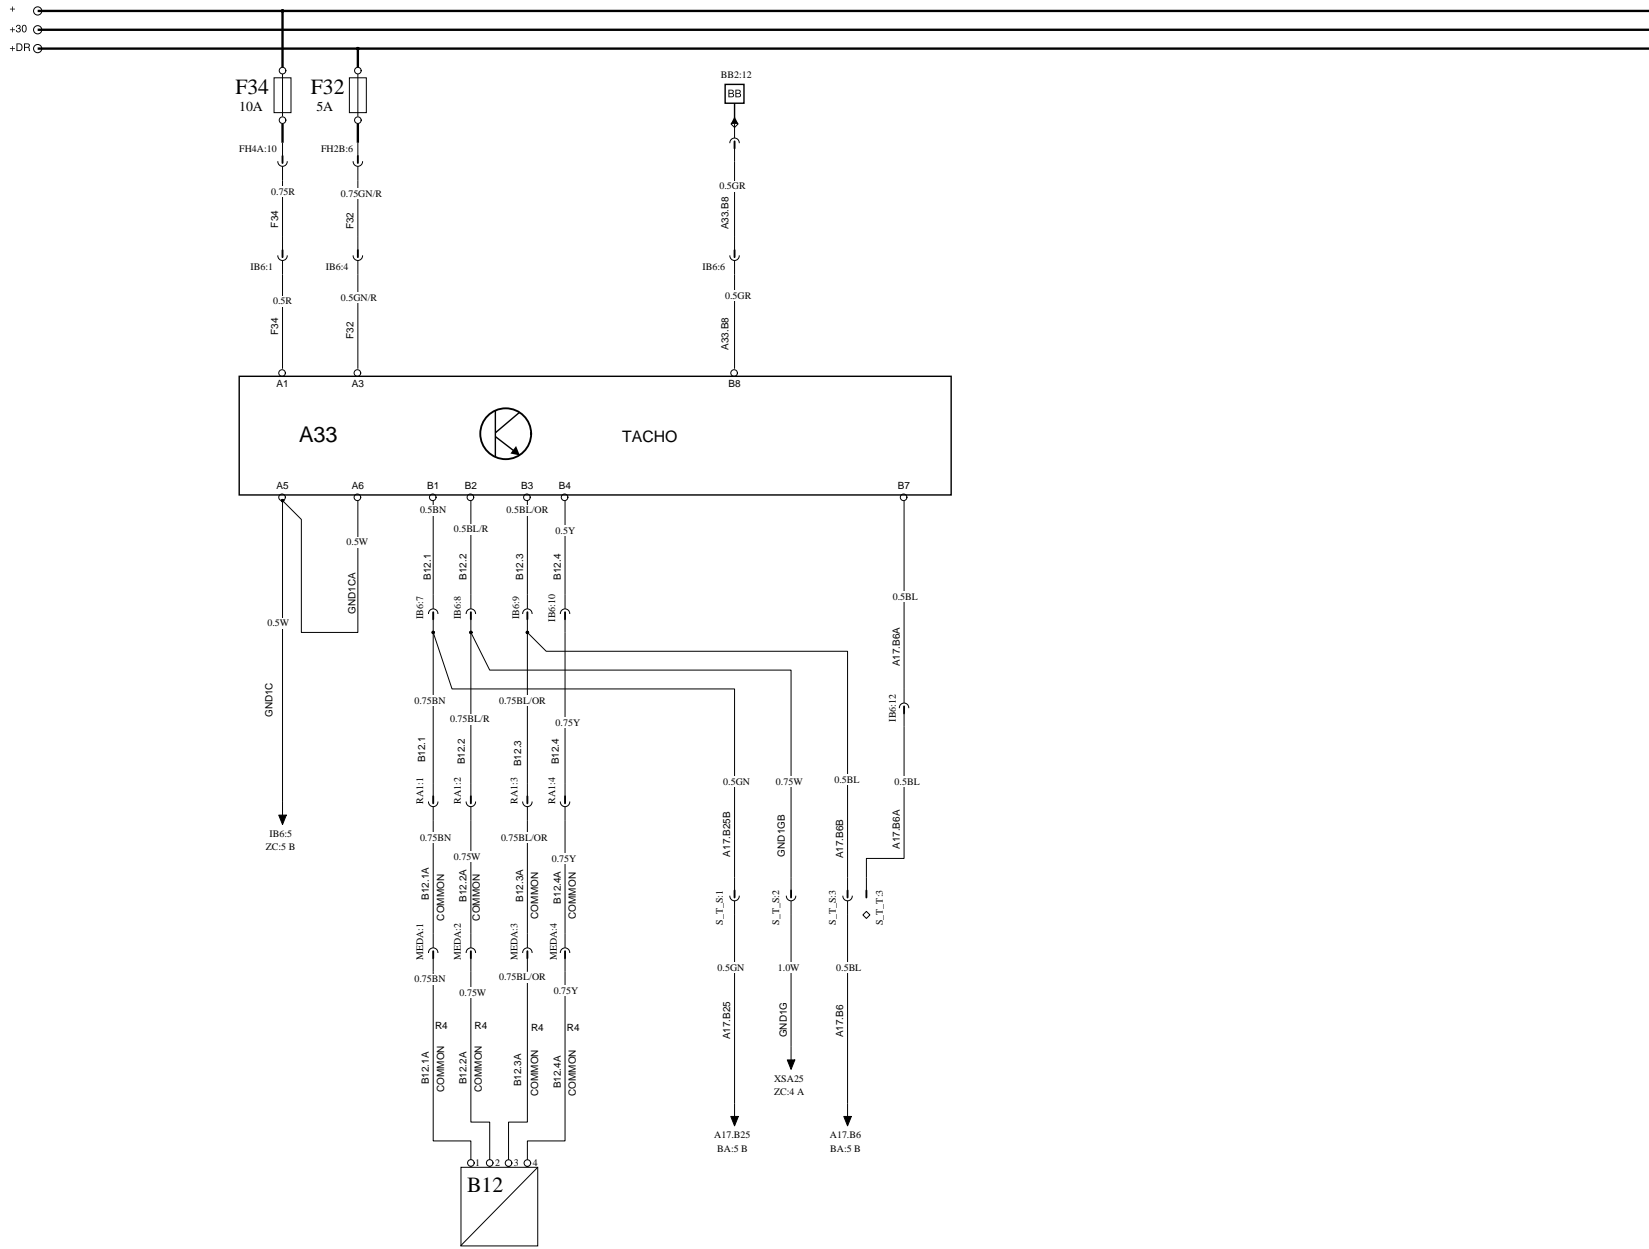

TACHOGRAPH

WIRING DIAGRAM NB

VOLVO

Volvo Bus Corporation

Document title
WIRING DIAGRAM NB
Document type
PRODUCT SCHEMATIC

Document No
TP 16782

Issue	Volume	Page
02	01(02)	25(31)