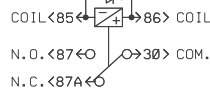

WIRING DIAGRAM KEYS

- BLK BLACK
- YEL YELLOW
- RED RED
- WH WHITE
- GRY GREY
- ORA ORANGE
- BLU BLUE
- GRN GREEN
- BRN BROWN
- PUR PURPLE
- PK PINK