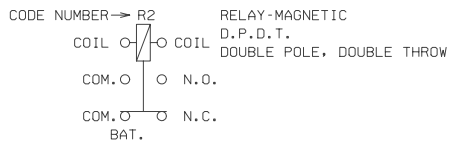

WIRING DIAGRAM KEYS

- BLK BLACK
- YEL YELLOW
- RED RED
- WH WHITE
- GRY GREY
- ORA ORANGE
- BLU BLUE
- GRN GREEN
- BRN BROWN
- PUR PURPLE
- PK PINK