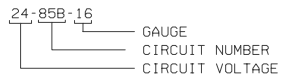

WIRING DIAGRAM KEYS

- BLK BLACK
- YEL YELLOW
- RED RED
- WH WHITE
- GRY GREY
- ORA ORANGE
- BLU BLUE
- GRN GREEN
- BRN BROWN
- PUR PURPLE
- PK PINK