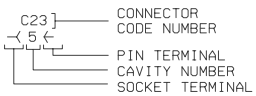

WIRING DIAGRAM KEYS

- BLK BLACK
- YEL YELLOW
- RED RED
- WH WHITE
- GRY GREY
- ORA ORANGE
- BLU BLUE
- GRN GREEN
- BRN BROWN
- PUR PURPLE
- PK PINK