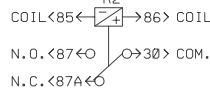

WIRING DIAGRAM KEYS

- BLK BLACK
- YEL YELLOW
- RED RED
- WH WHITE
- GRY GREY
- ORA ORANGE
- BLU BLUE
- GRN GREEN
- BRN BROWN
- PUR PURPLE
- PK PINK