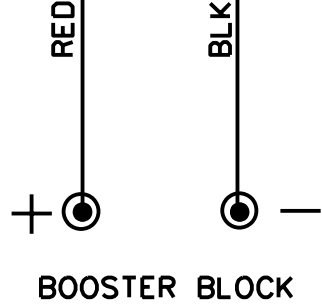

SHORE PLUG 110V

24V FLUORESCENT INTERIOR LIGHTING  
H3-45

BATTERY CHARGER OR  
IN-STATION LIGHTING