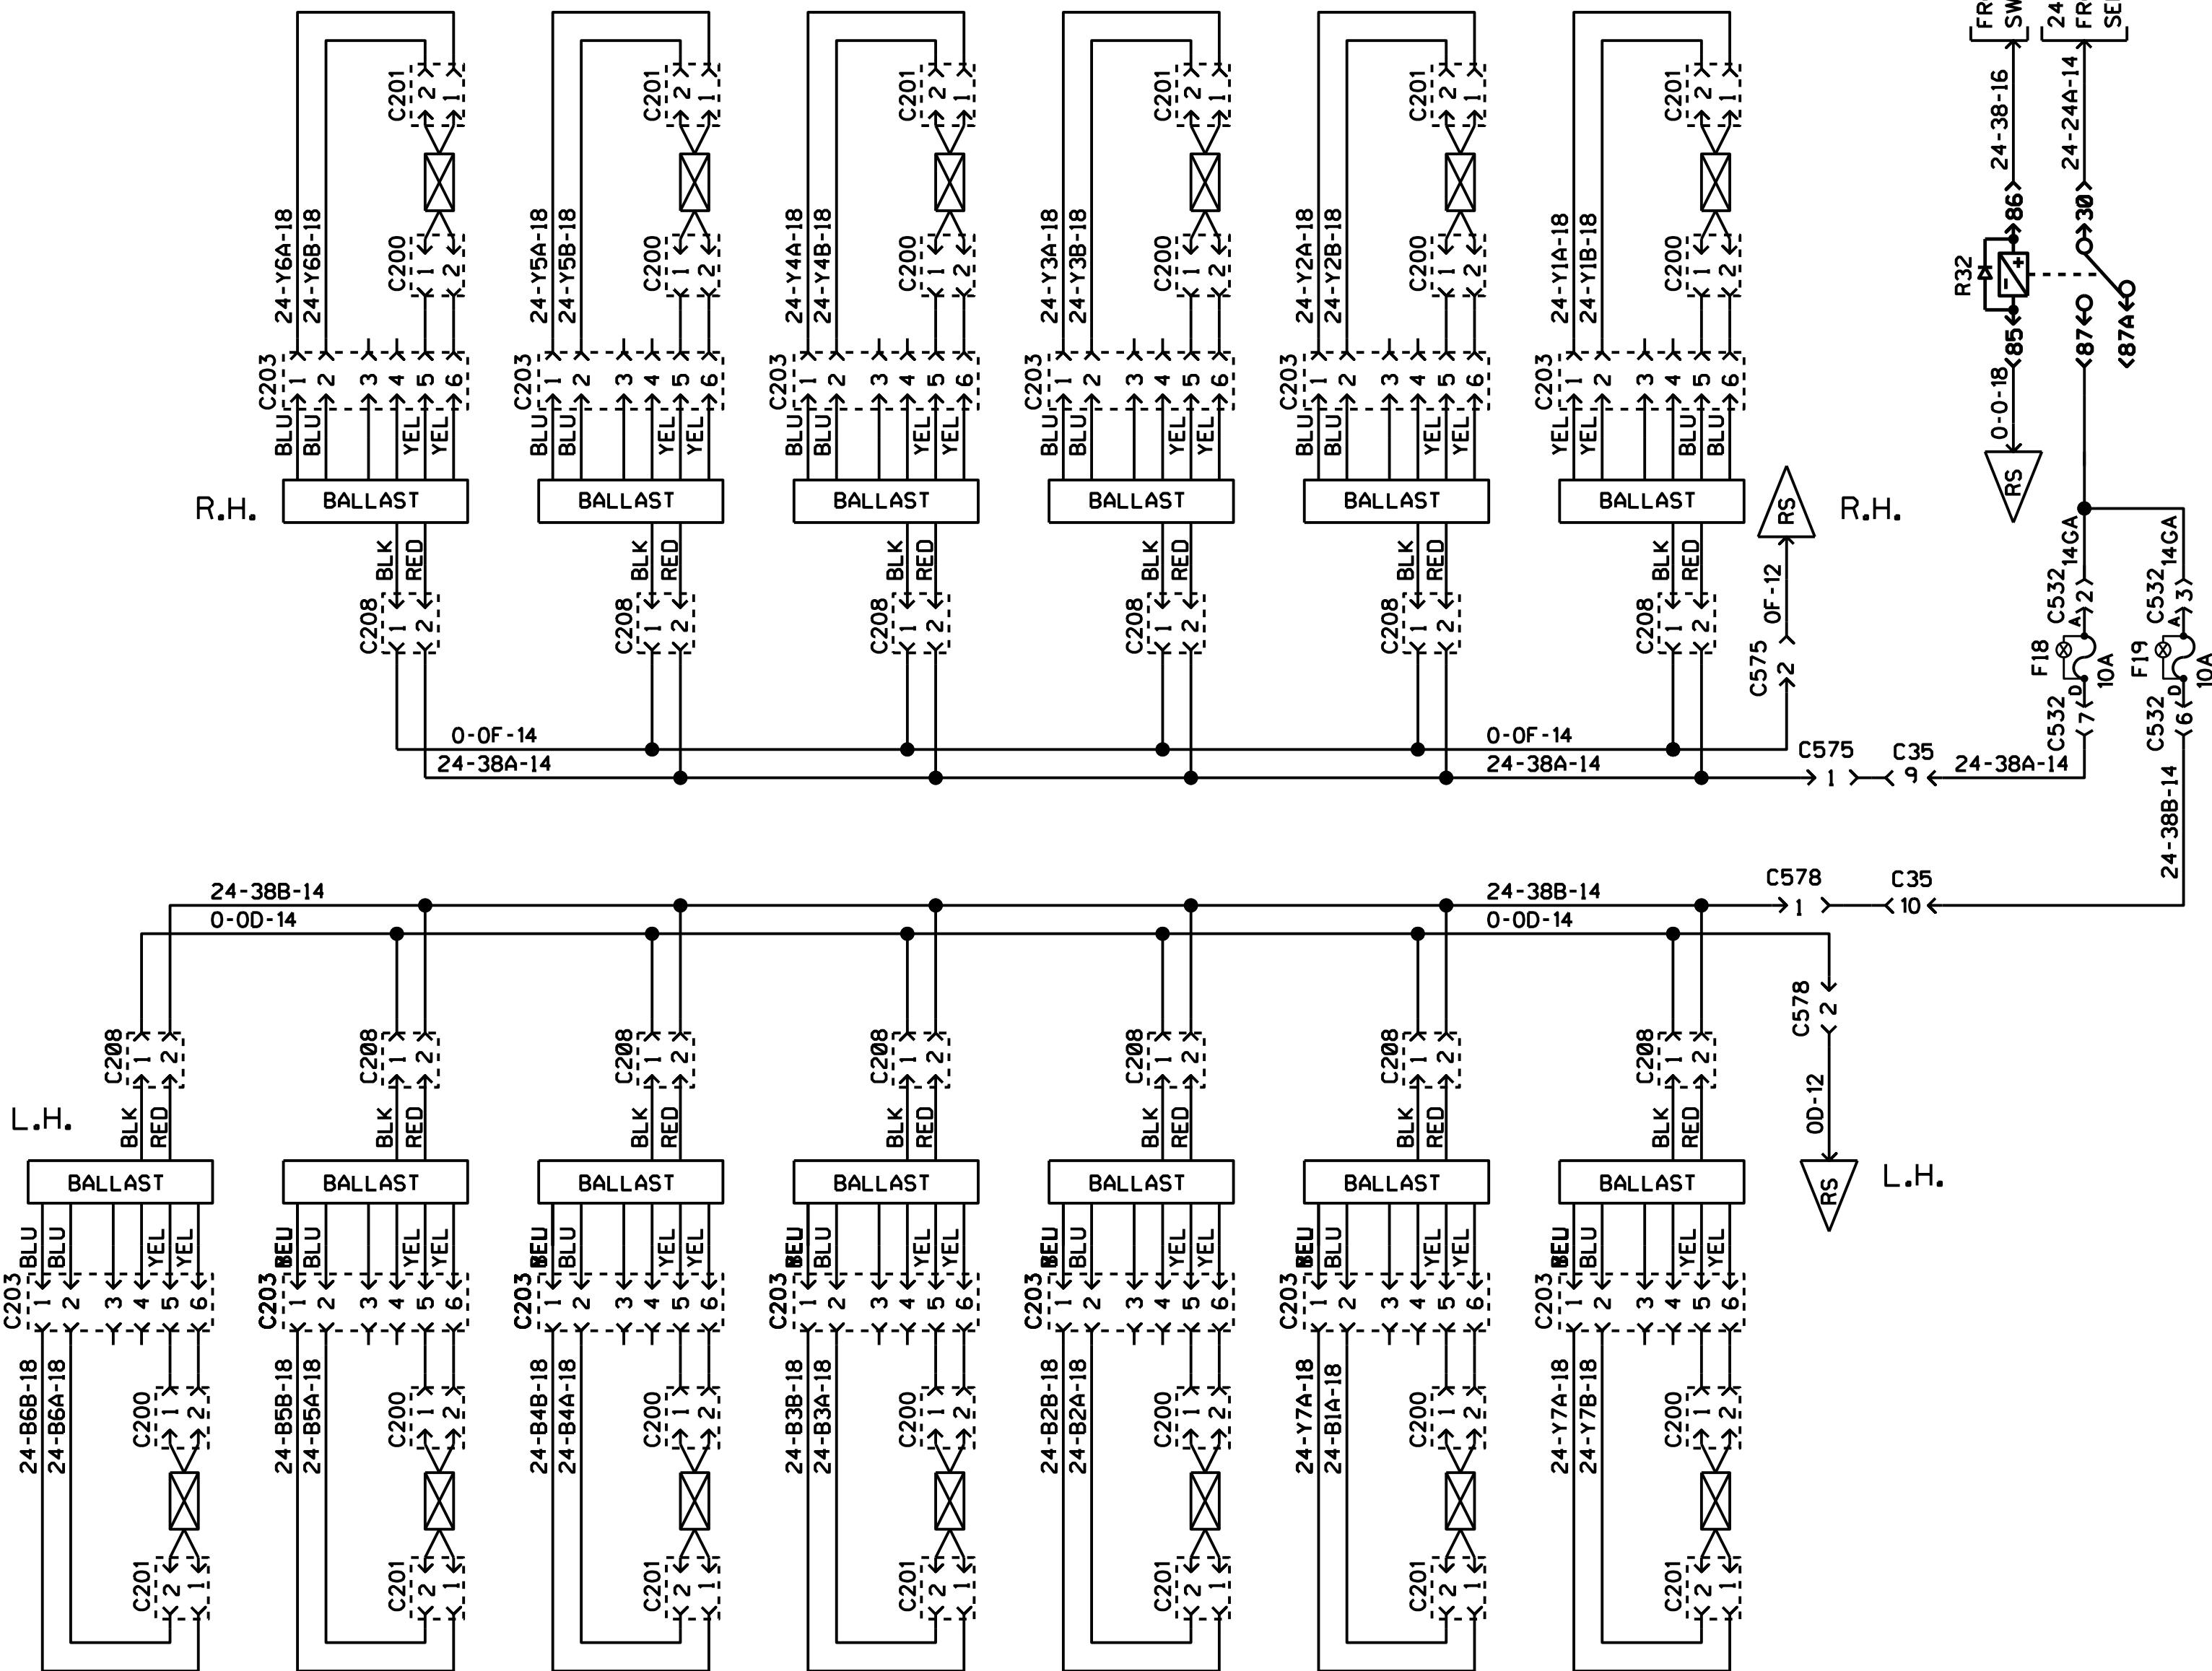

SHORE PLUG 110V

24V FLUORESCENT INTERIOR LIGHTING  
H3-45

BATTERY CHARGER OR  
IN-STATION LIGHTING