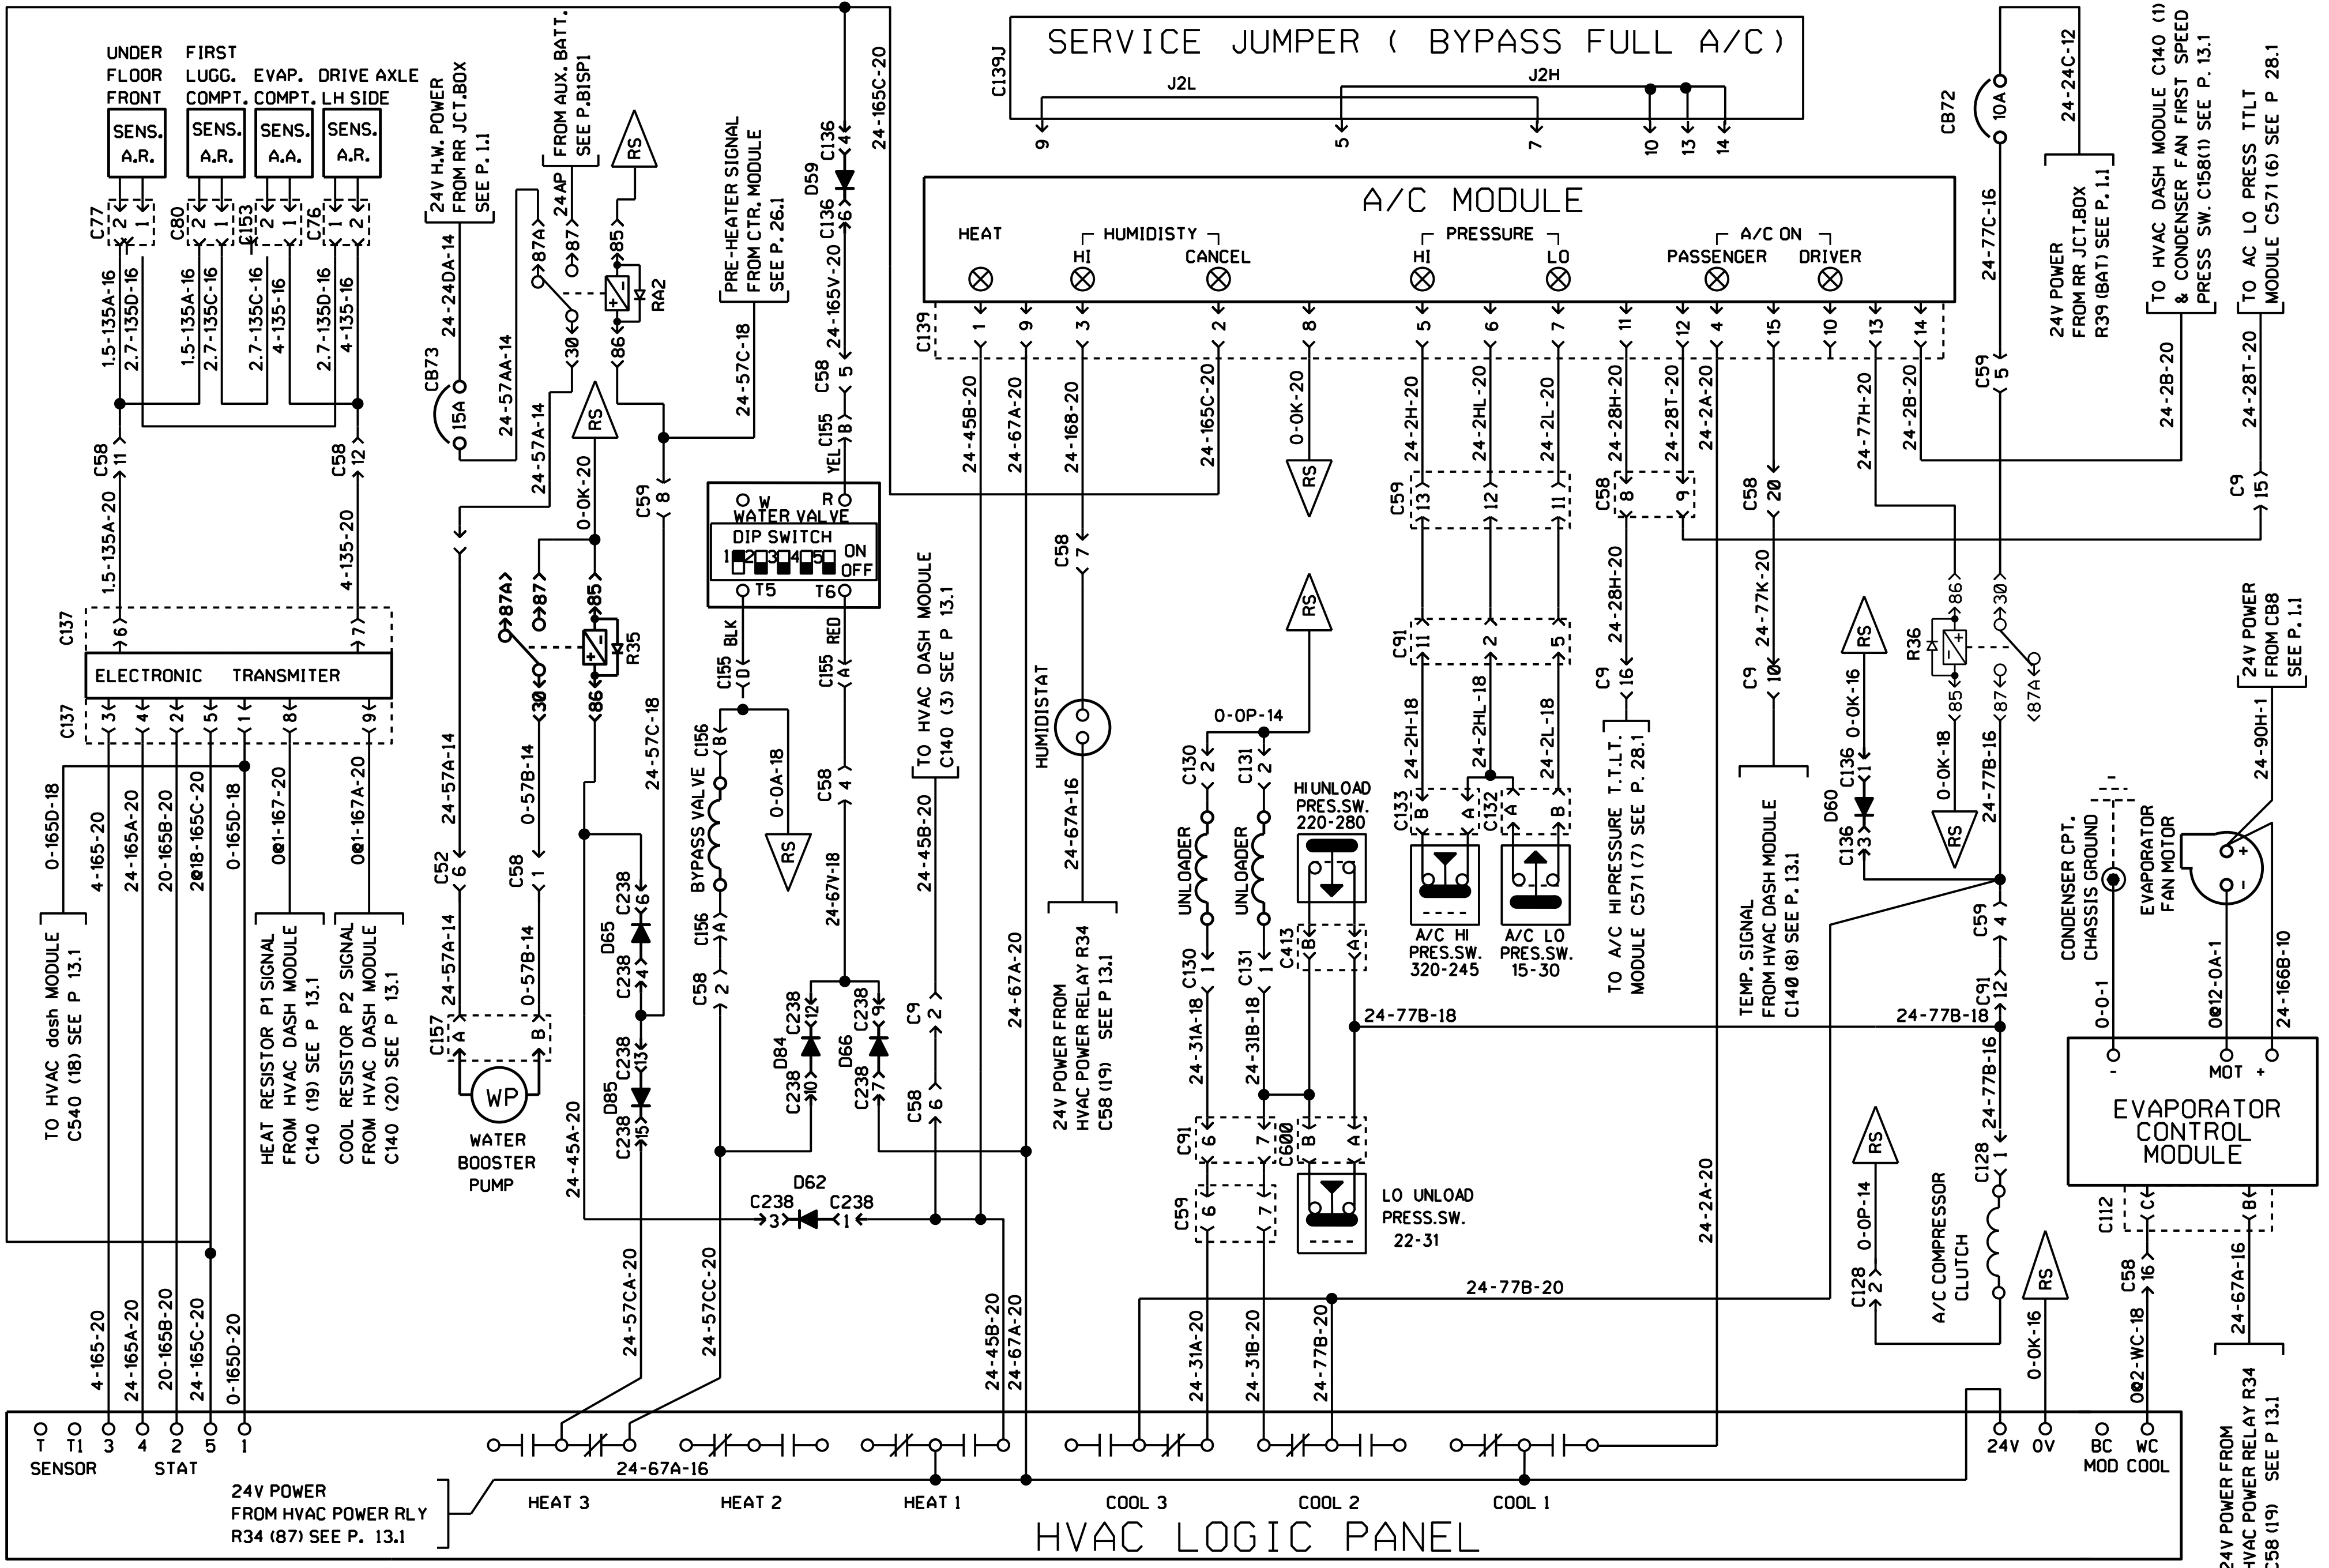

24-165C-20

24-165C-20

24-165C-20

HVAC SYSTEM

ORLEANS & ADIRONDACK