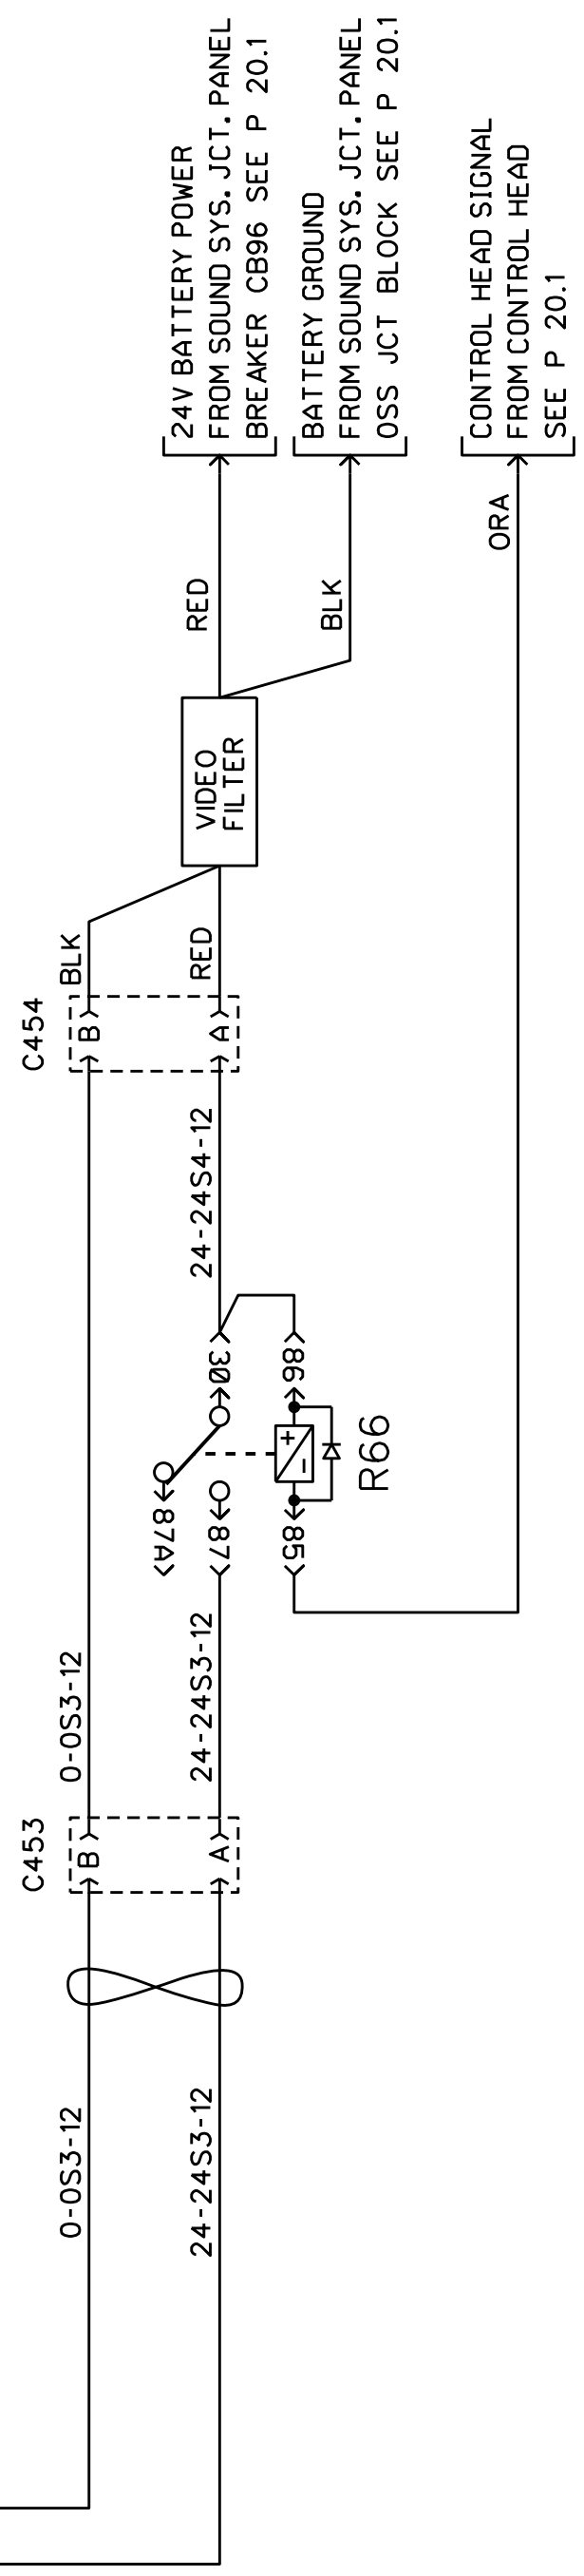

VIDEO DISTRIBUTION AMPLIFIER (VDA)

FROM CONTROL HEAD CONNECTION VCP #18 SEE P 20.1

VCP AUDIO OUT TO SEAT AUDIO SYSTEM SEE P 20.6

VIDEO SYSTEM

TO FRONT CAMERA SEE P. 20.7