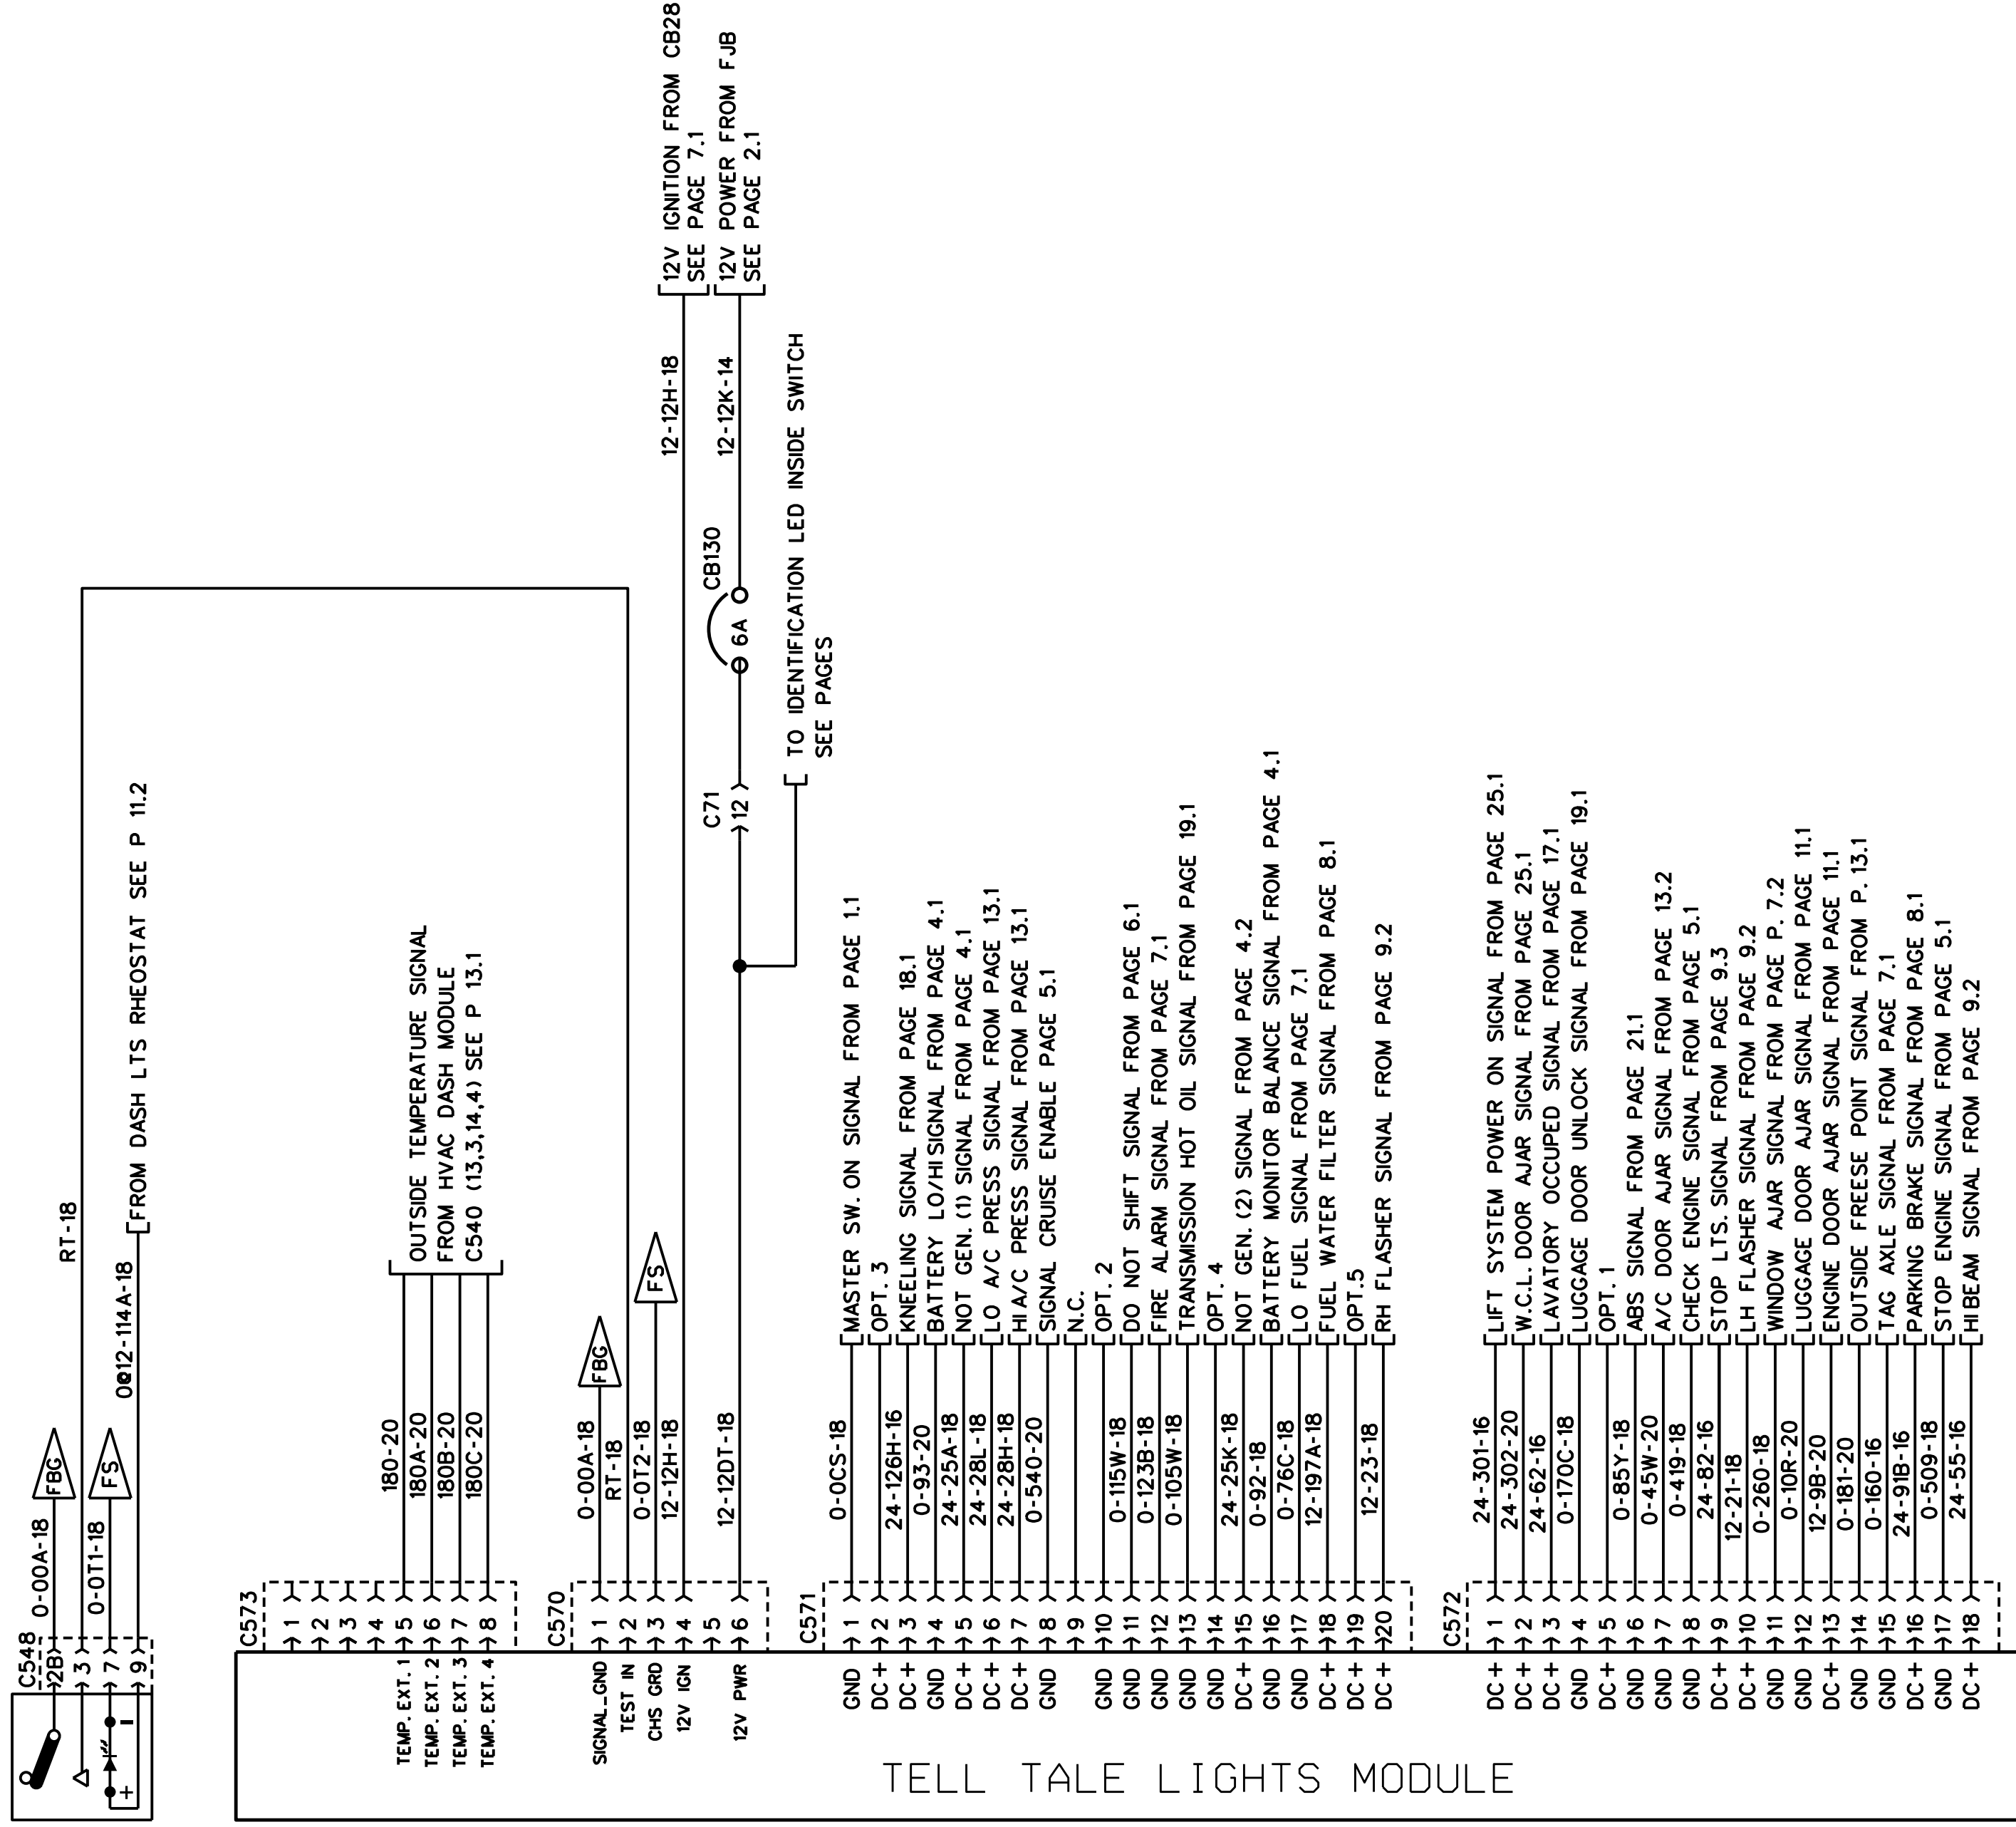

REMOTE TEST SW.

TELL TALE LIGHT MODULES

TELL TALE LIGHTS MODULE