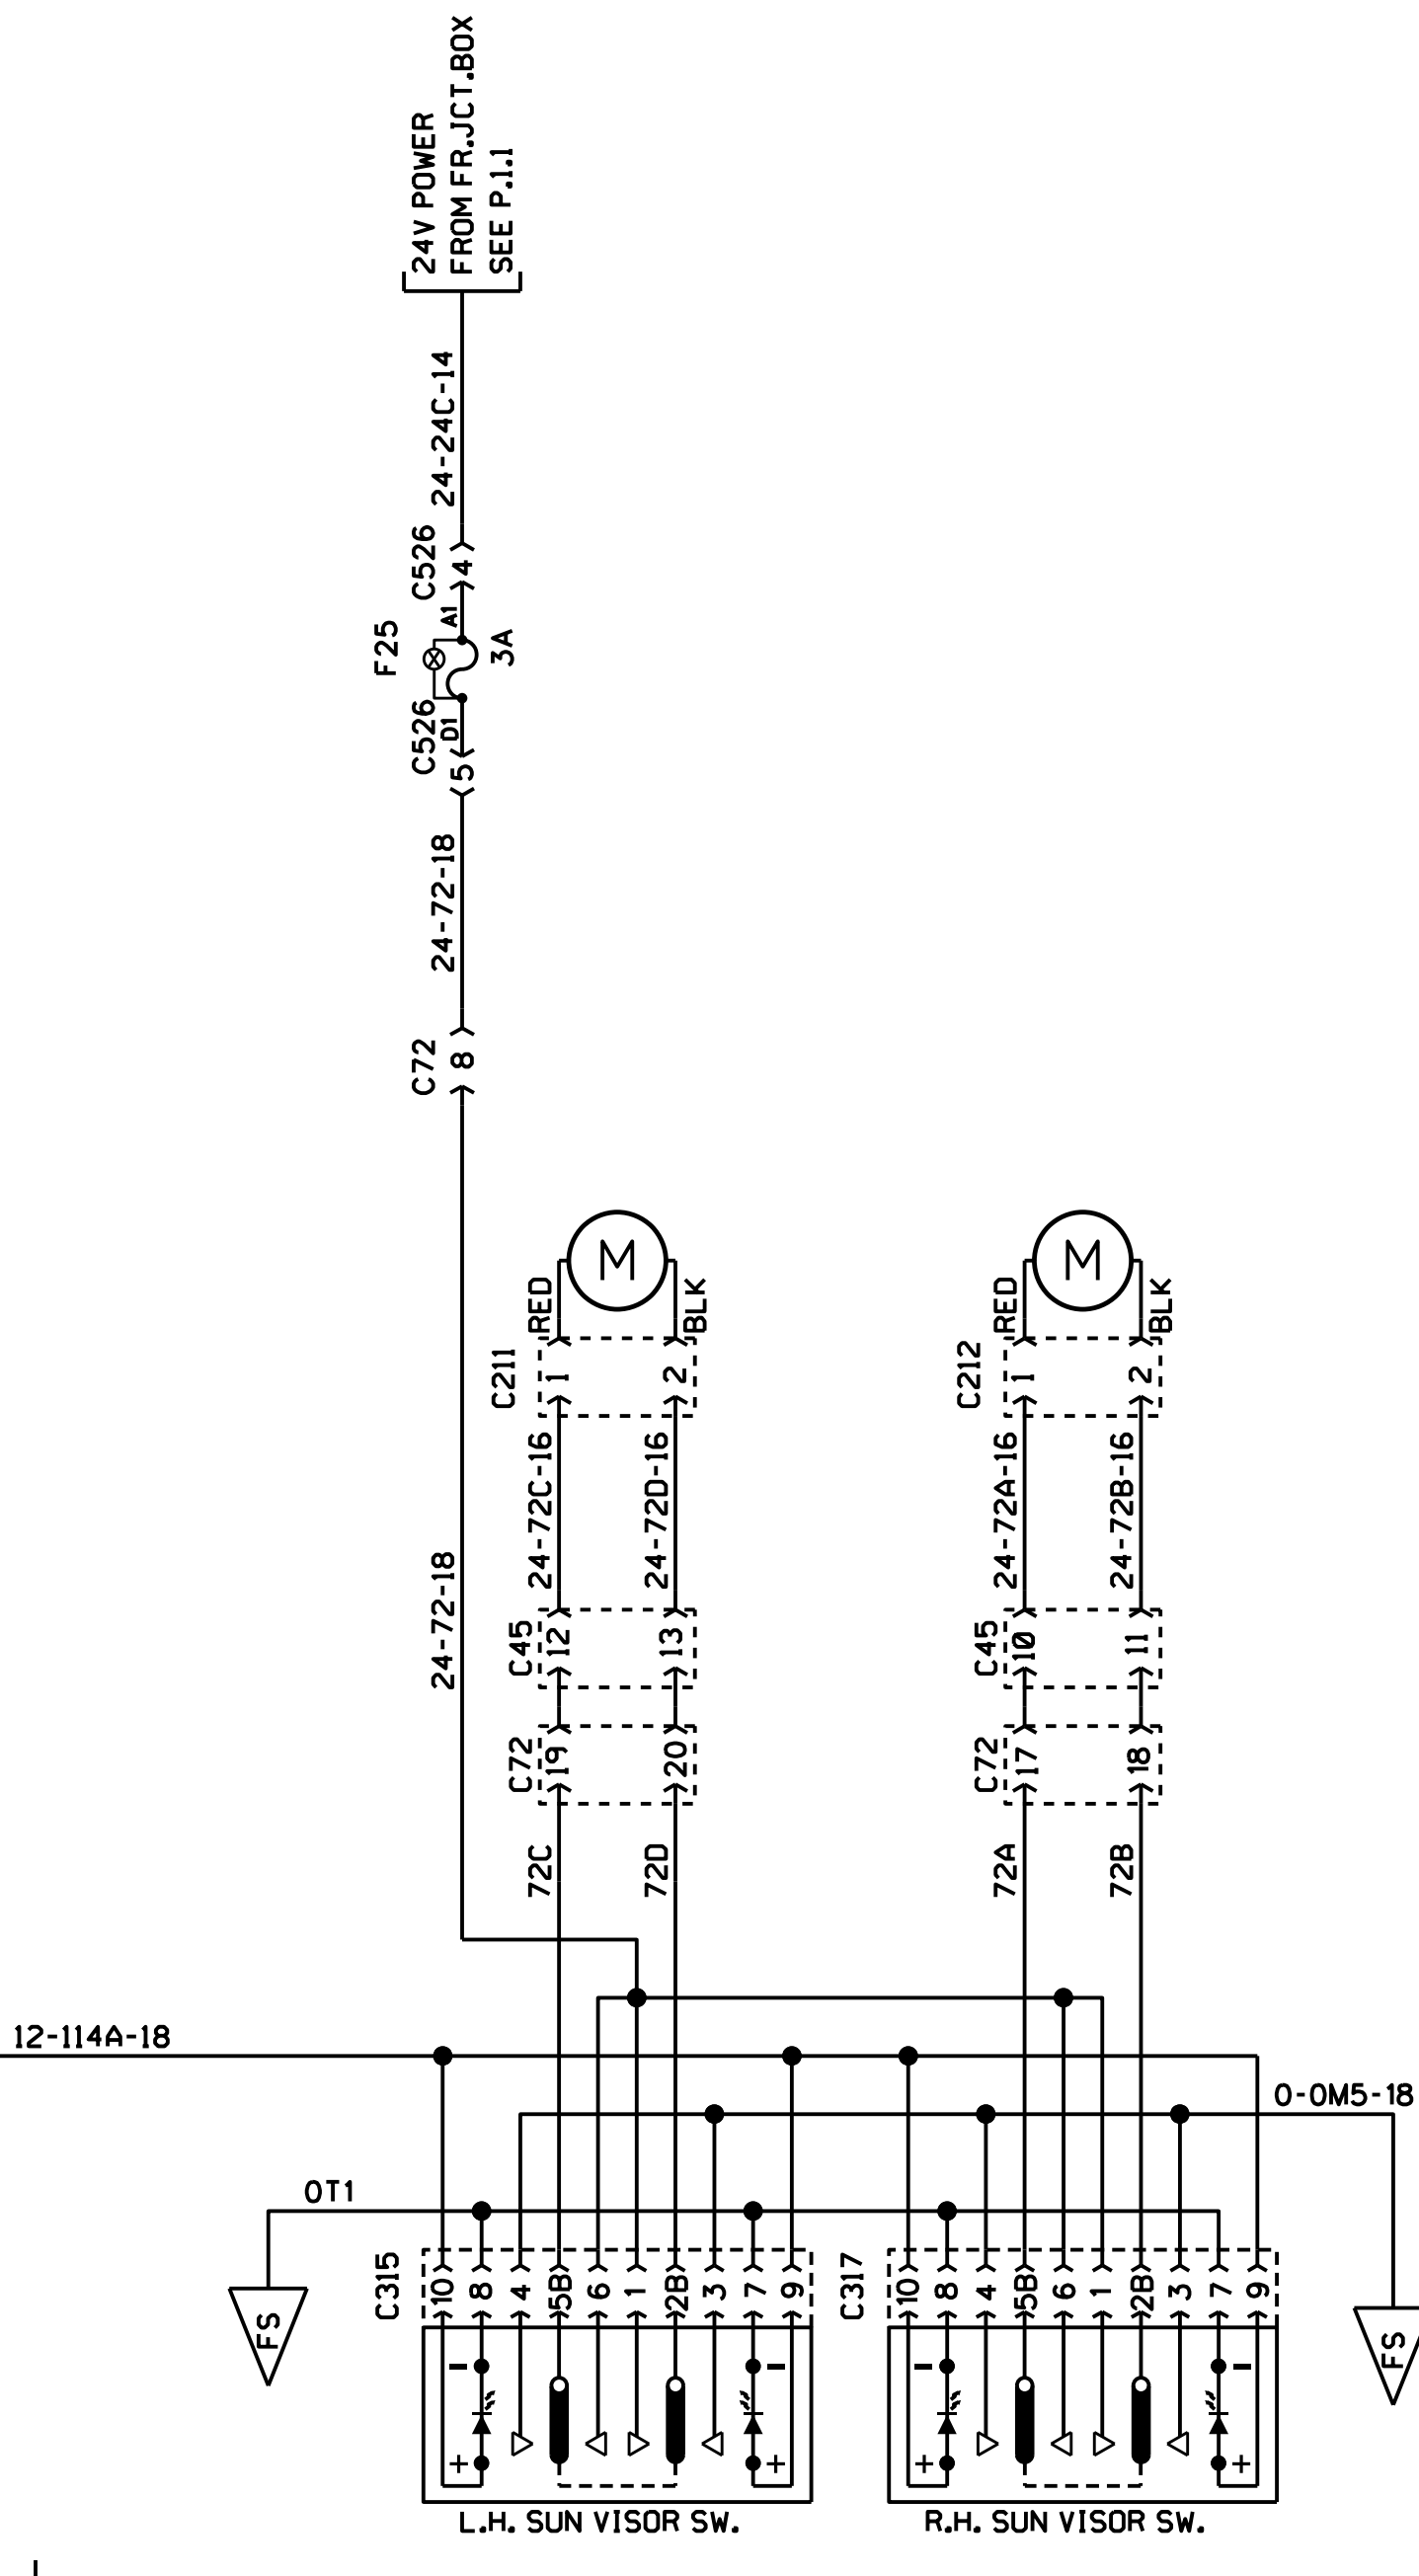

ENTRANCE DOOR AND DRIVER'S WINDOW LIFTER

SUN VISOR

FUEL PRIME PUMP