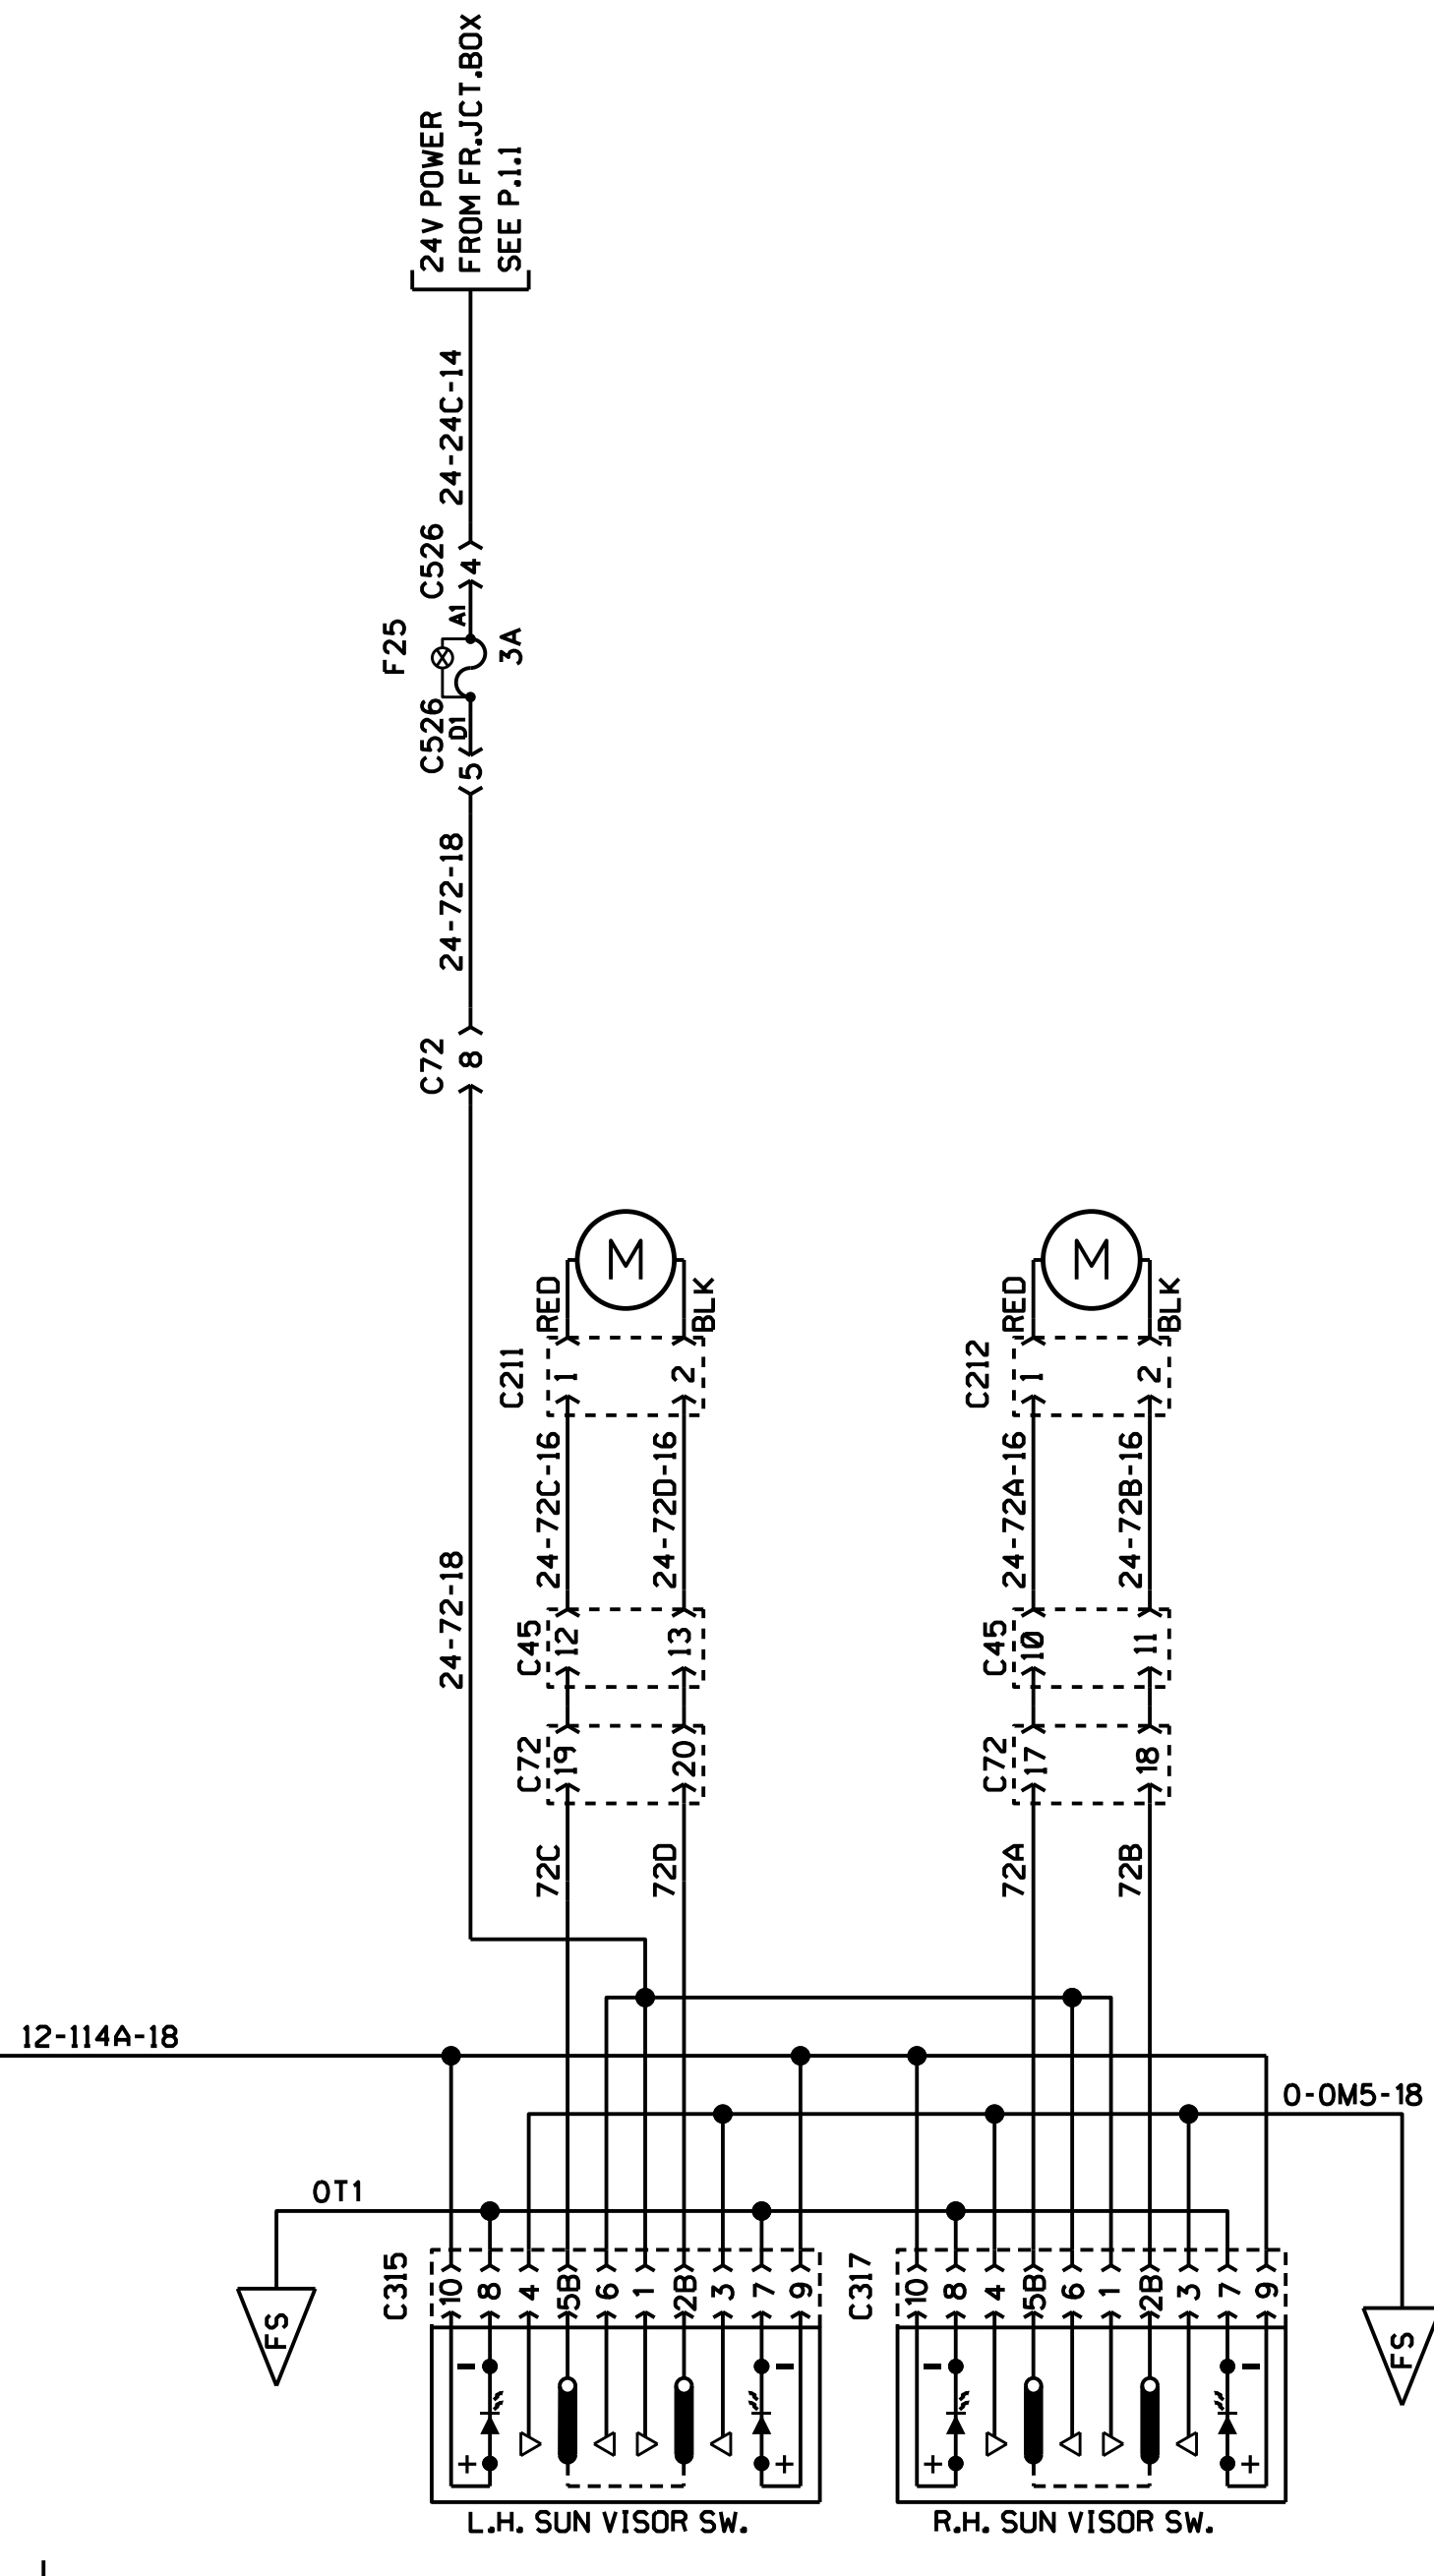

ENTRANCE DOOR AND DRIVER'S WINDOW LIFTER

SUN VISOR

FUEL PRIME PUMP