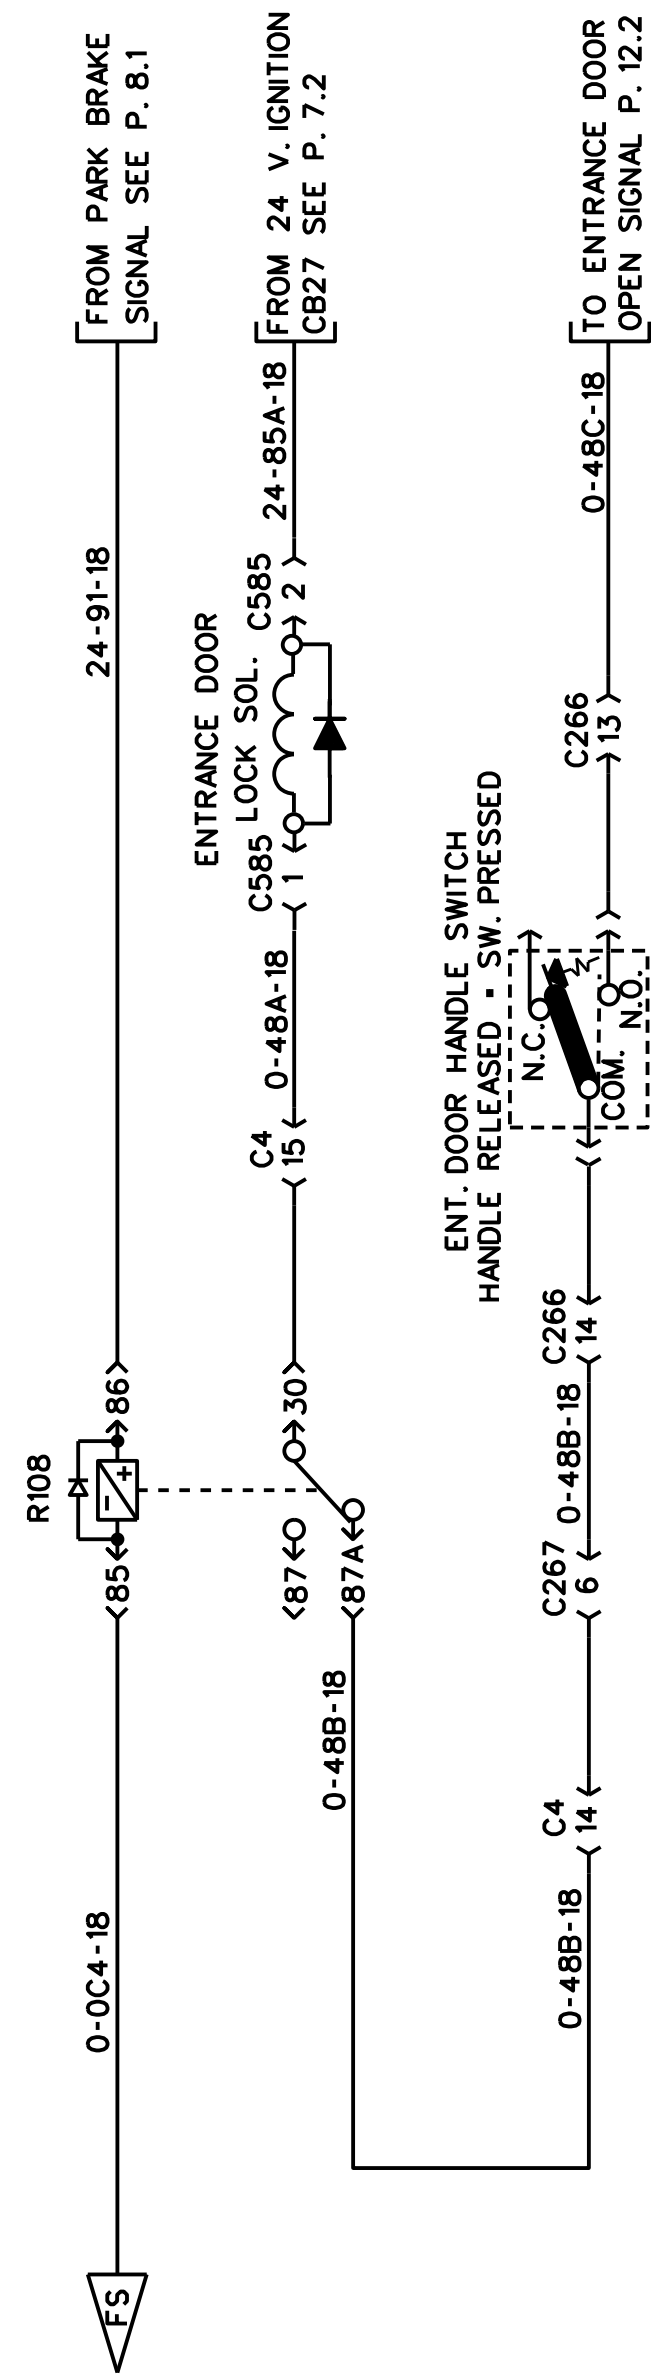

110V PLUG  
RR ENGINE DOOR

ENGINE BLOCK HEATER

ENTRANCE DOOR AIR LOCK

CENTER DOOR  
AIR LOCK

WINDOW AJAR