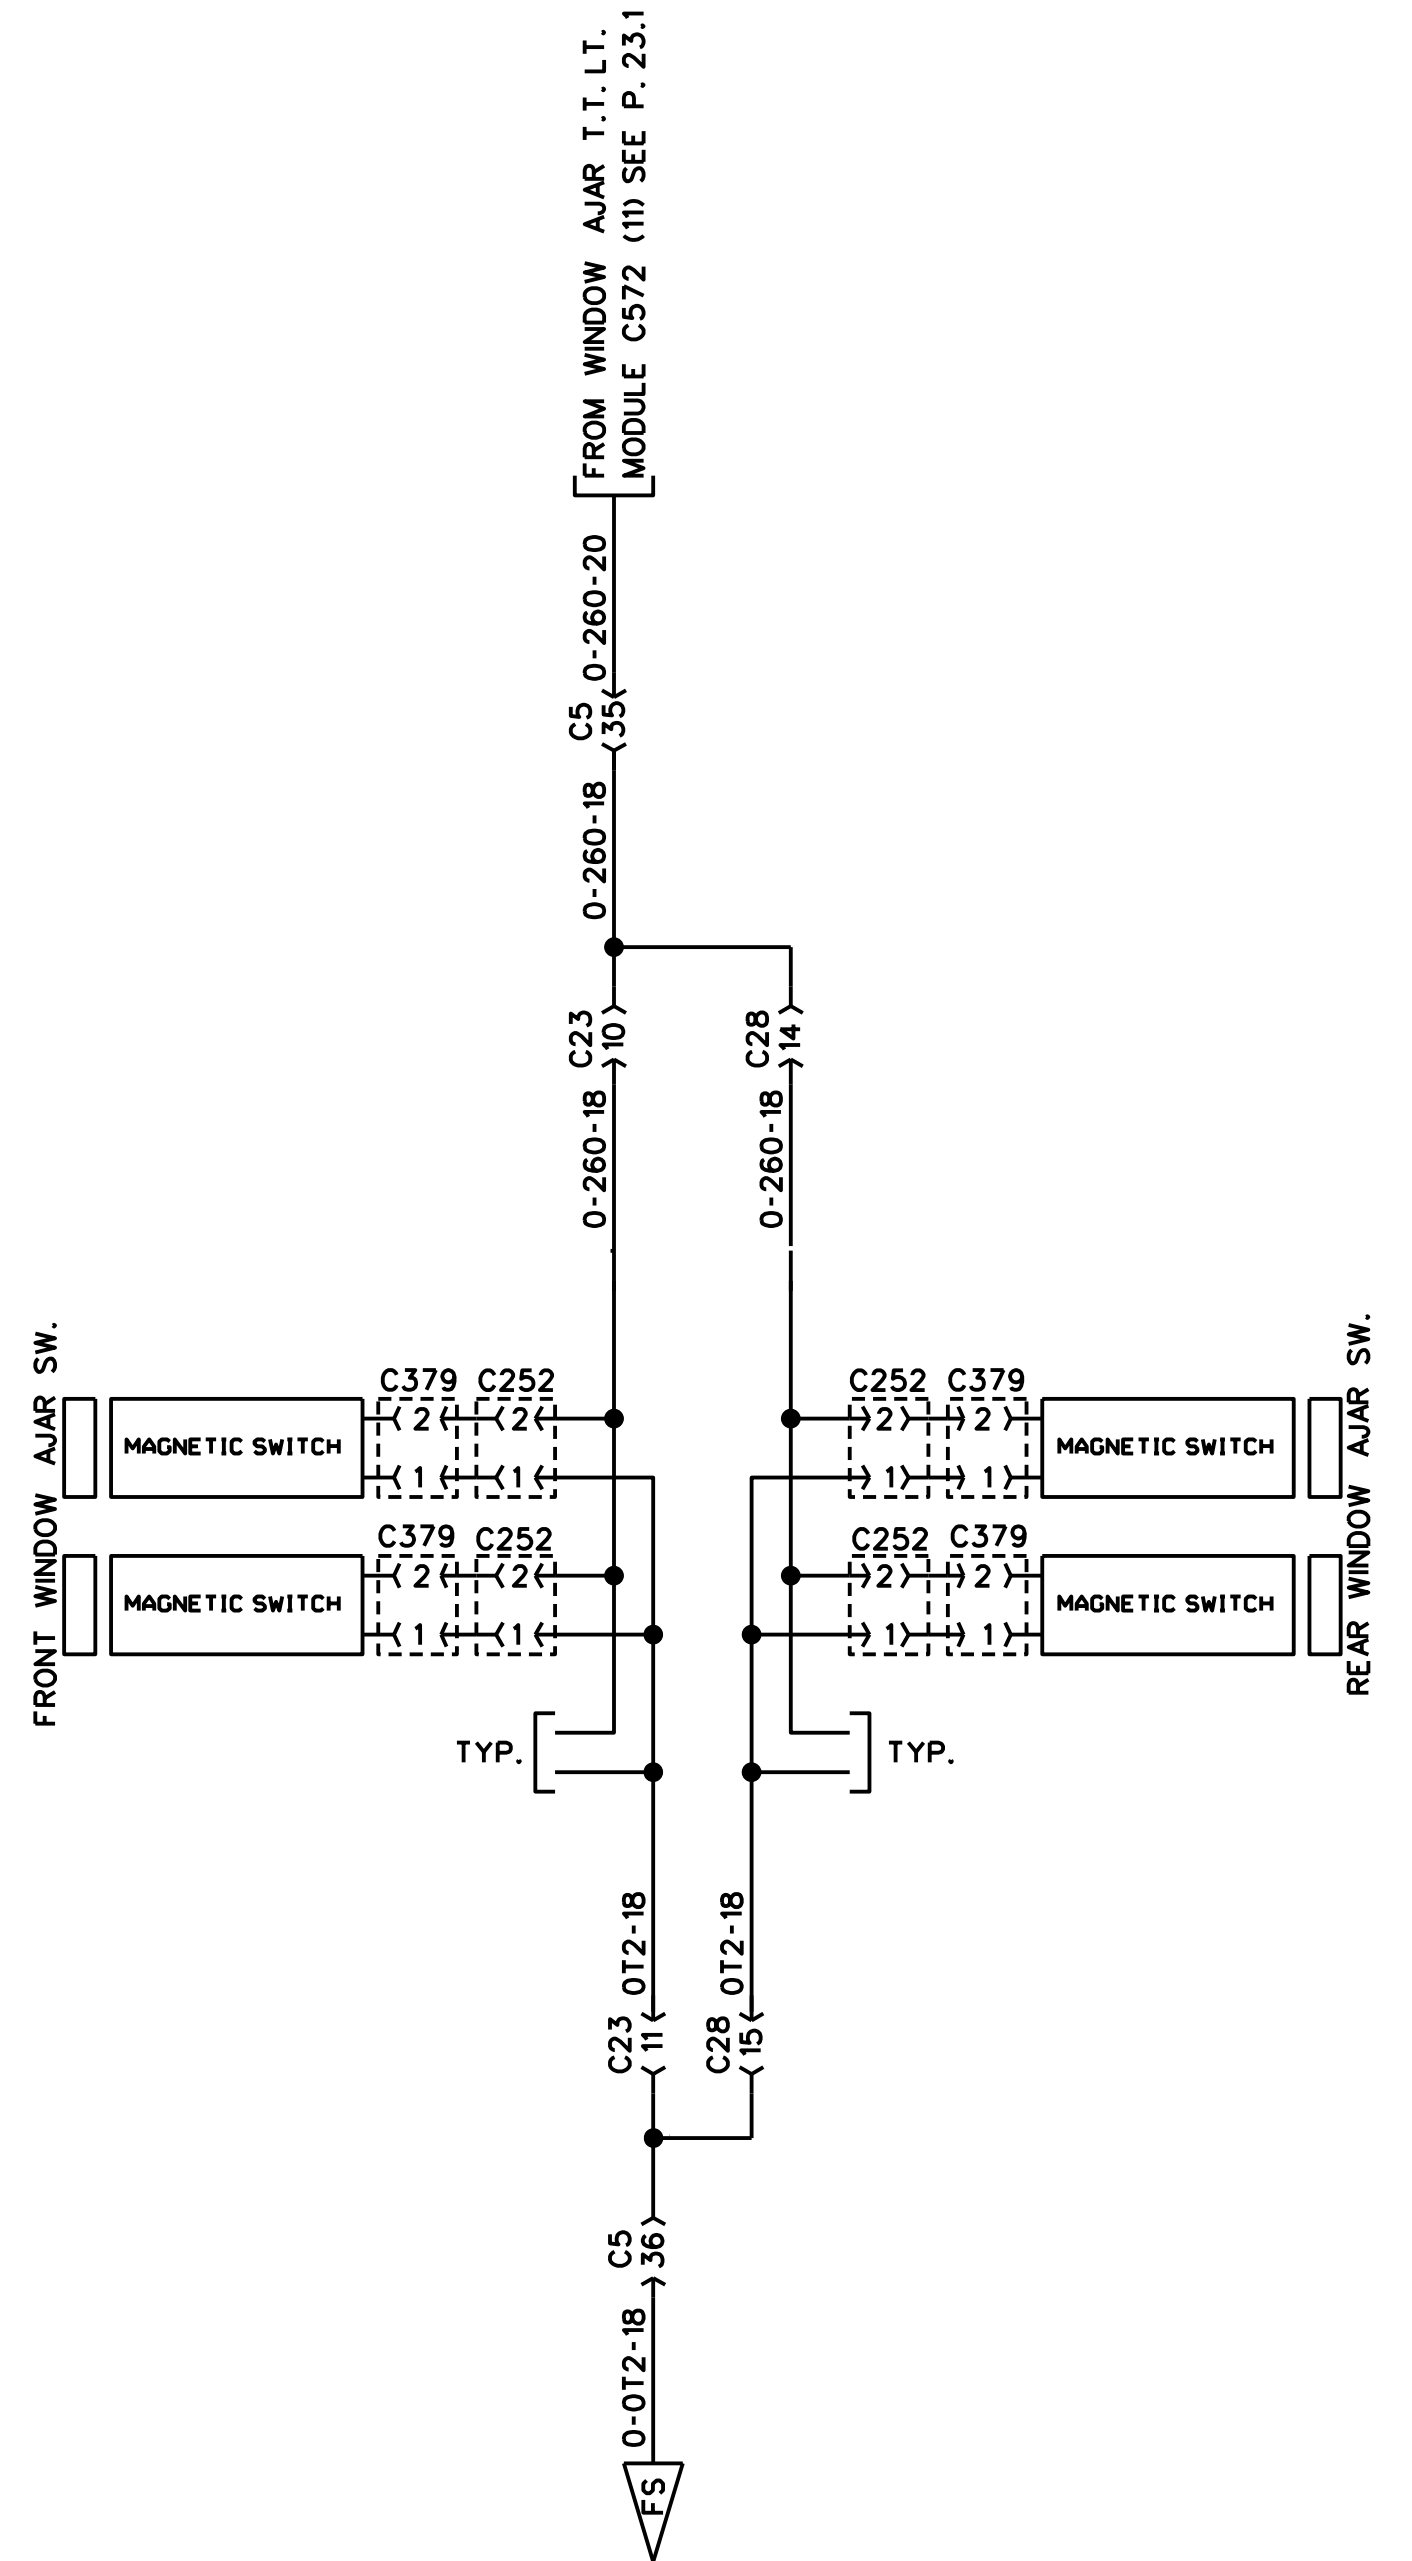

110V PLUG  
RR ENGINE DOOR

ENGINE BLOCK HEATER

ENTRANCE DOOR AIR LOCK

CENTER DOOR  
AIR LOCK

WINDOW AJAR