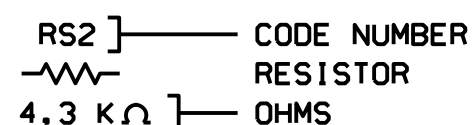

WIRING DIAGRAM KEYS

- BLK BLACK
- YEL YELLOW
- RED RED
- WH WHITE
- GRY GREY
- ORA ORANGE
- BLU BLUE
- GRN GREEN
- BRN BROWN
- PUR PURPLE
- PK PINK