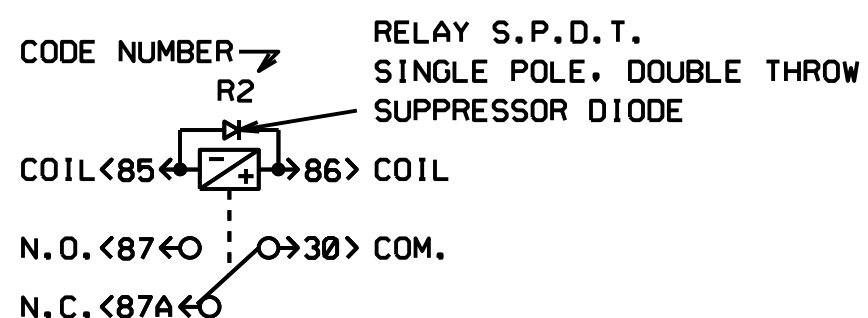

WIRING DIAGRAM KEYS

- BLK BLACK
- YEL YELLOW
- RED RED
- WH WHITE
- GRY GREY
- ORA ORANGE
- BLU BLUE
- GRN GREEN
- BRN BROWN
- PUR PURPLE
- PK PINK