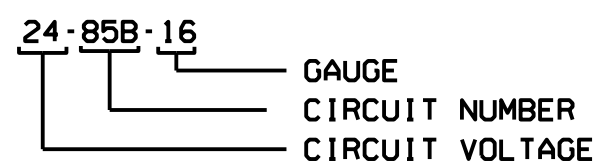

WIRING DIAGRAM KEYS

- BLK BLACK
- YEL YELLOW
- RED RED
- WH WHITE
- GRY GREY
- ORA ORANGE
- BLU BLUE
- GRN GREEN
- BRN BROWN
- PUR PURPLE
- PK PINK