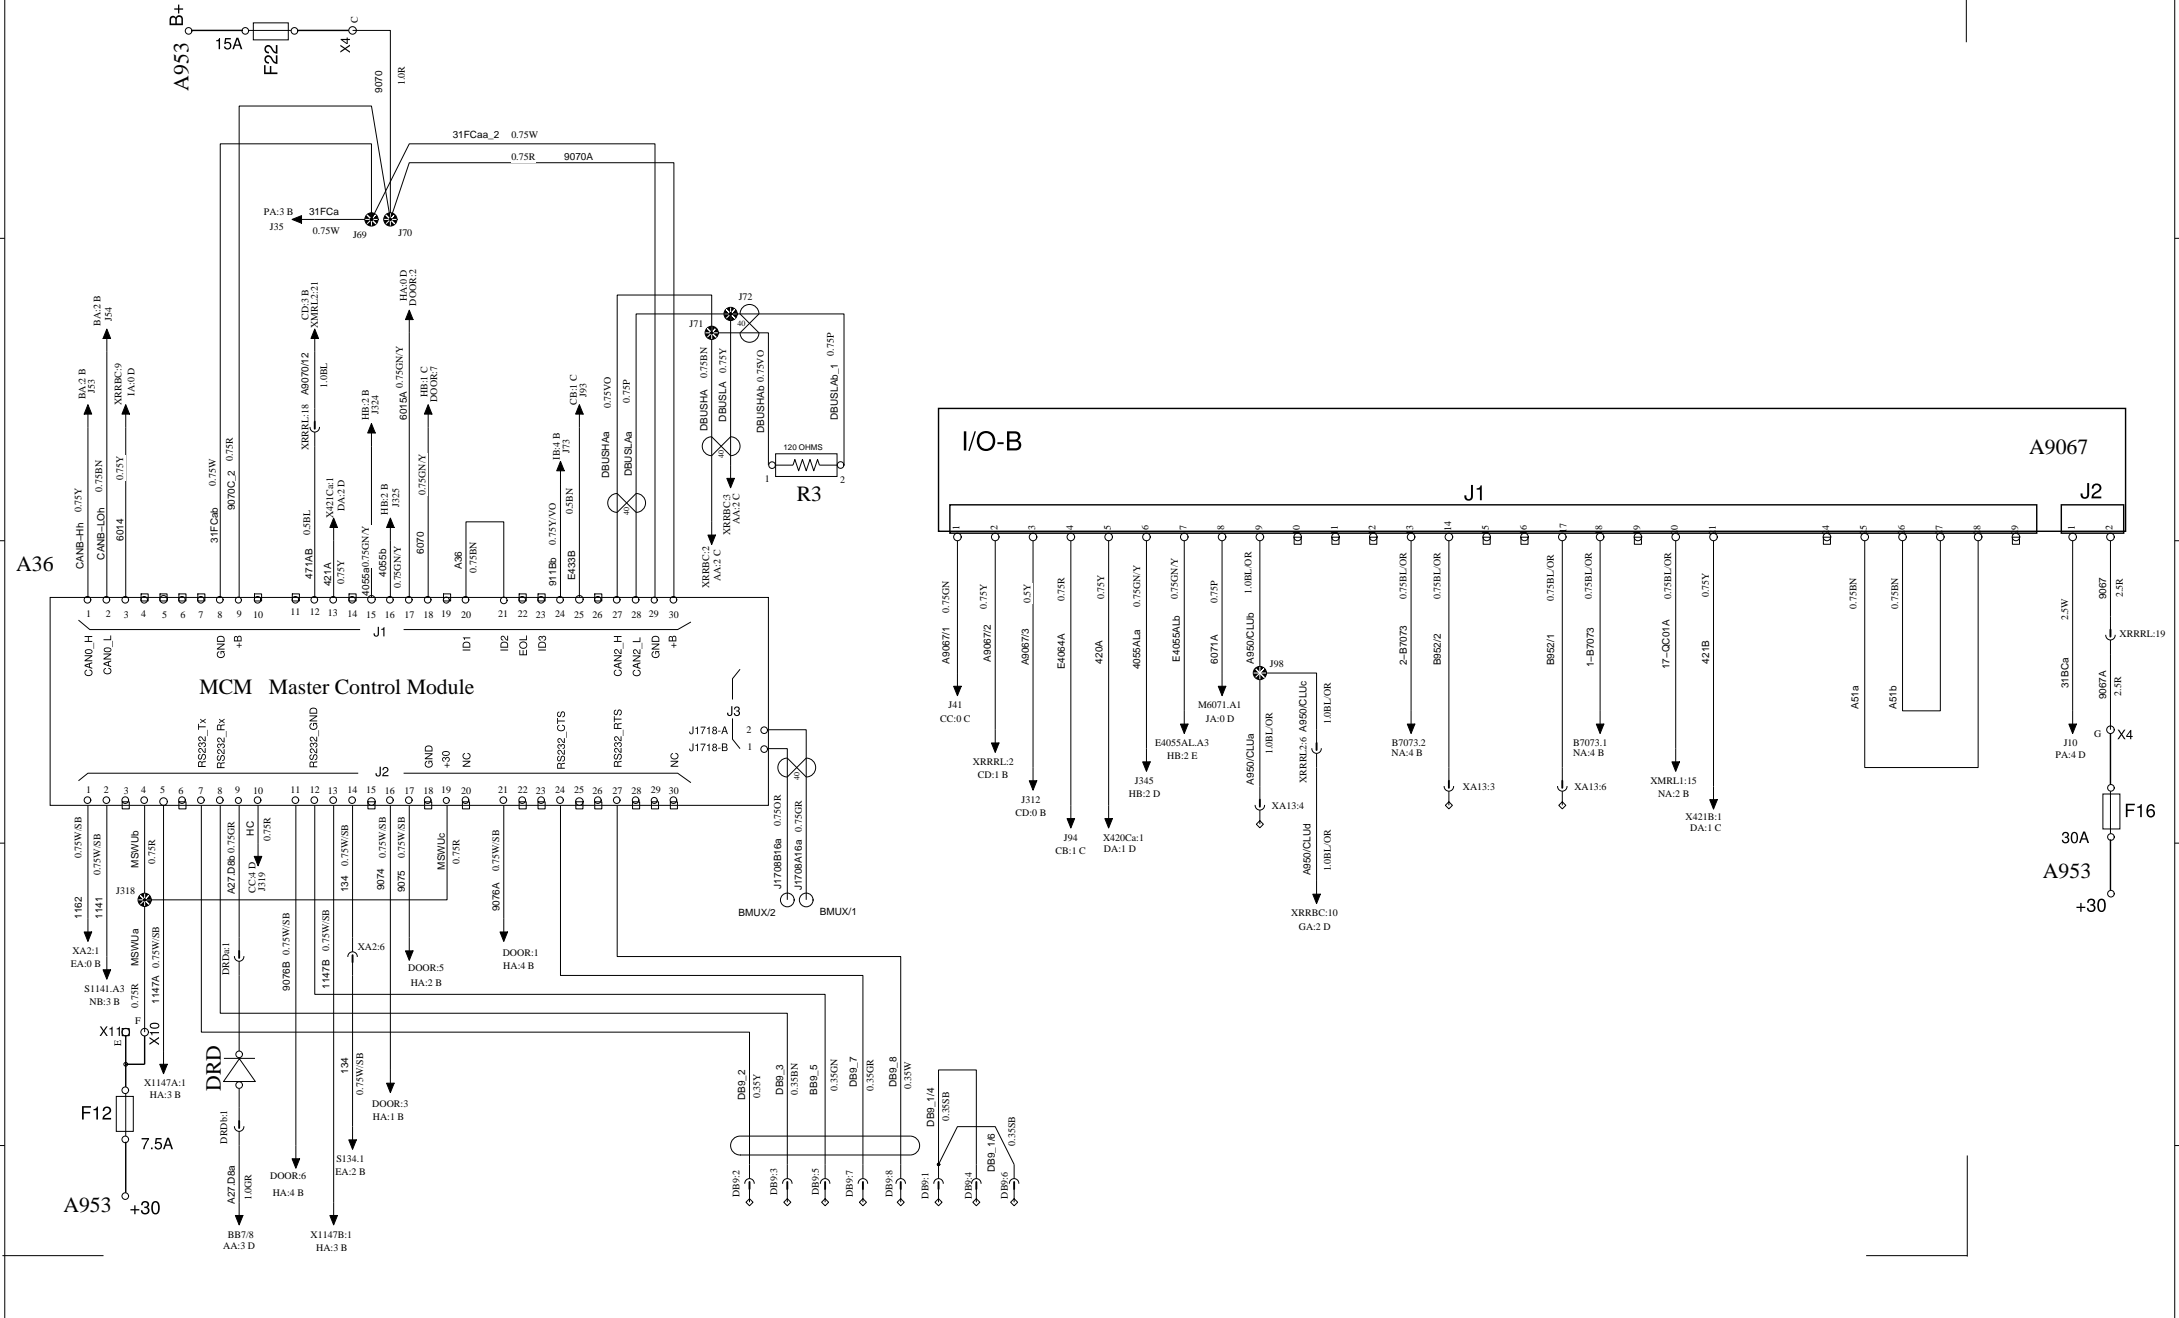

CONTROL MODULES

BC

WIRING DIAGRAM

Volvo Bus Corporation

Document title WIRING DIAGRAM	Document No	Issue	Volume	Page
	Document type PRODUCT SCHEMATIC	21894999	02	01