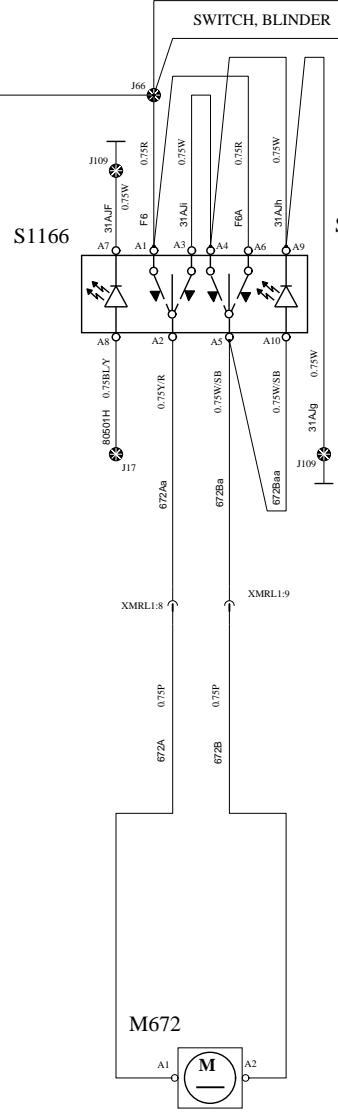

FANS, BLINDERS & MIRRORS

JA

WIRING DIAGRAM

SWITCH, DRIVER AND GUIDE FAN

S1166

S1165B

SWITCH, MIRROR HEATER

S1165

S1164

M6071

M6072

M672

M671A

M671B

Volvo Bus Corporation

Document title
WIRING DIAGRAM
Document type
PRODUCT SCHEMATIC

Document No	Issue	Volume	Page
21894999	02	01	40/65