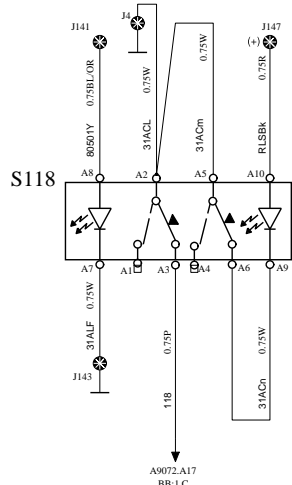

# WIRING DIAGRAM

## S1166

## M671B

Volvo Bus Corporation

Document title  
WIRING DIAGRAM  
Document type  
PRODUCT SCHEMATIC

Document No	Issue	Volume	Page
21894999	02	01	40/65