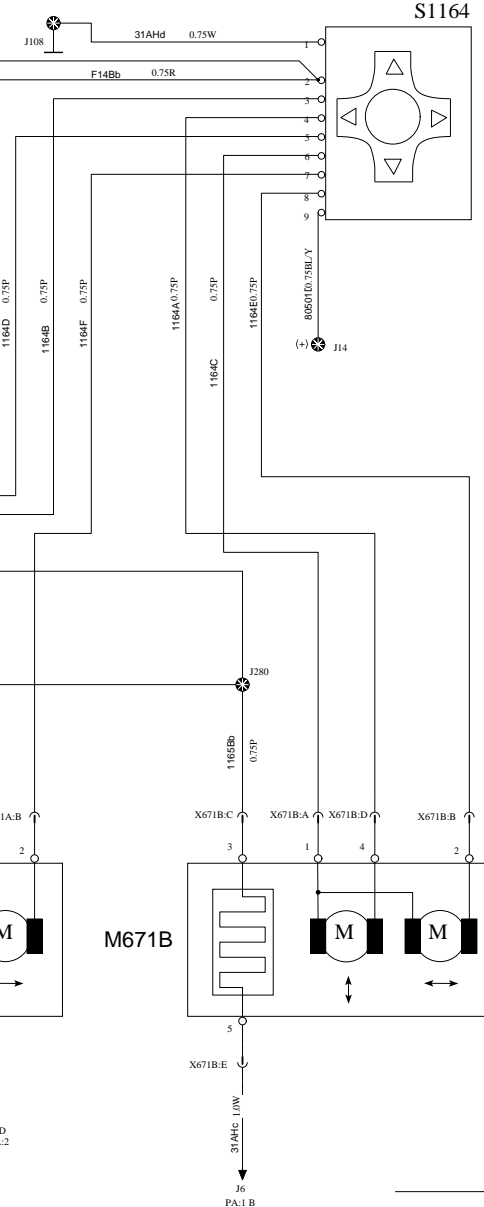

FANS, BLINDERS & MIRRORS

JA

WIRING DIAGRAM

SWITCH, DRIVER AND GUIDE FAN

S1166

S1165B

SWITCH, MIRROR HEATER

S1165

S1164

M6071

M6072

M672

M671A

M671B

Volvo Bus Corporation

Document title
WIRING DIAGRAM
Document type
PRODUCT SCHEMATIC

Document No	Issue	Volume	Page
21894999	02	01	40/65