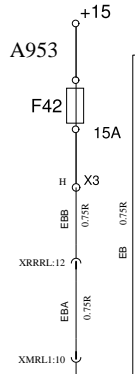

FANS, BLINDERS & MIRRORS

JA

WIRING DIAGRAM

SWITCH, DRIVER AND GUIDE FAN