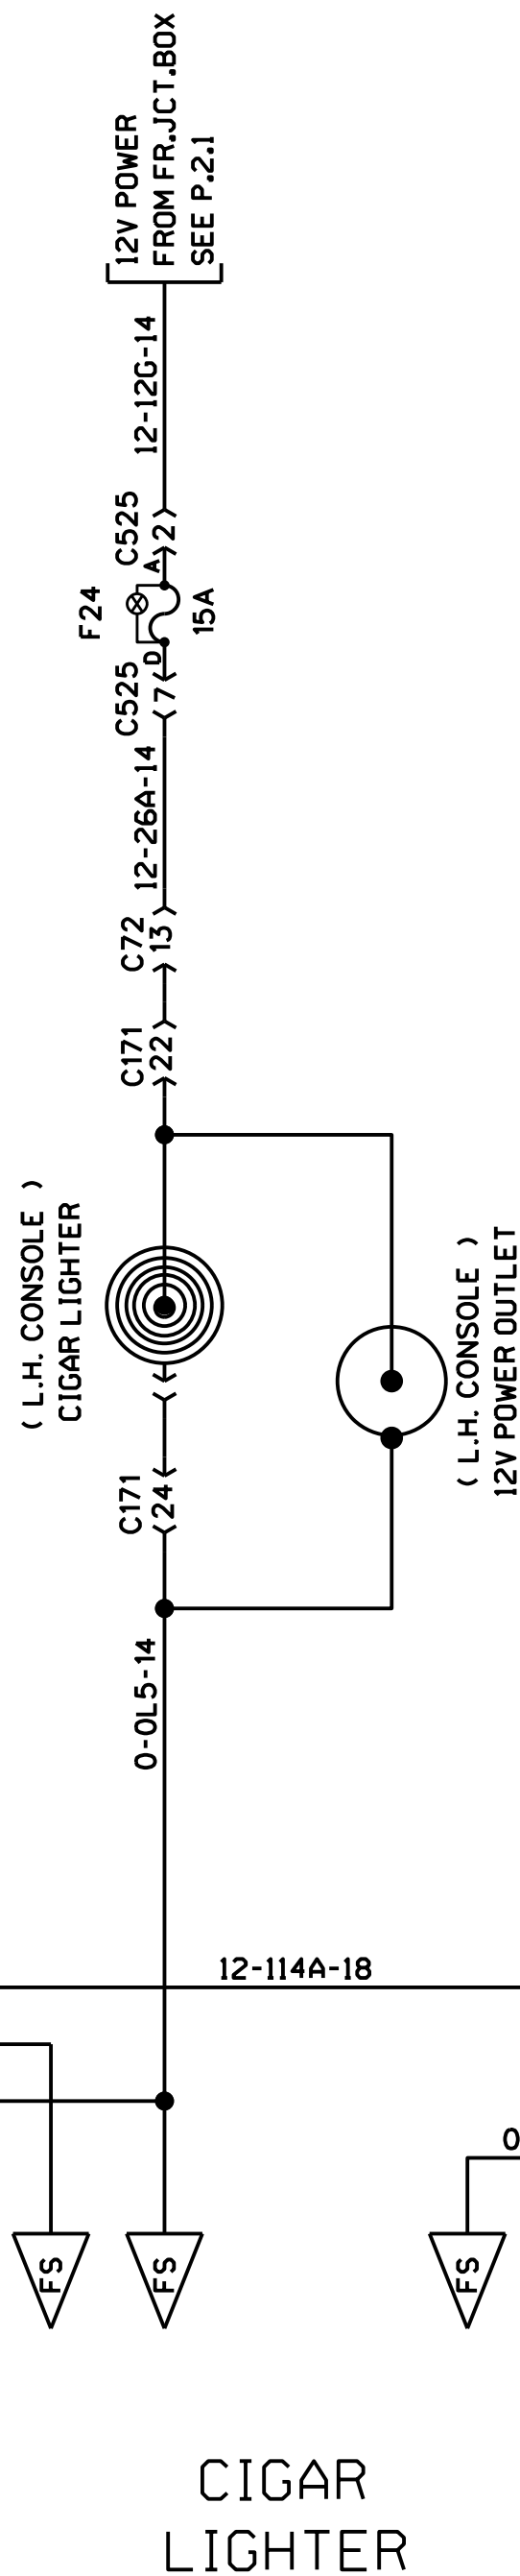

(CENTRAL MODULE)
(R.H. DRAWER)

POWER 12V OUTLET

TO BACK UP MONITOR
OPERATING SW. SEE P. 20

DRIVER'S WINDOW LIFTER

CIGAR LIGHTER

SUN VISOR