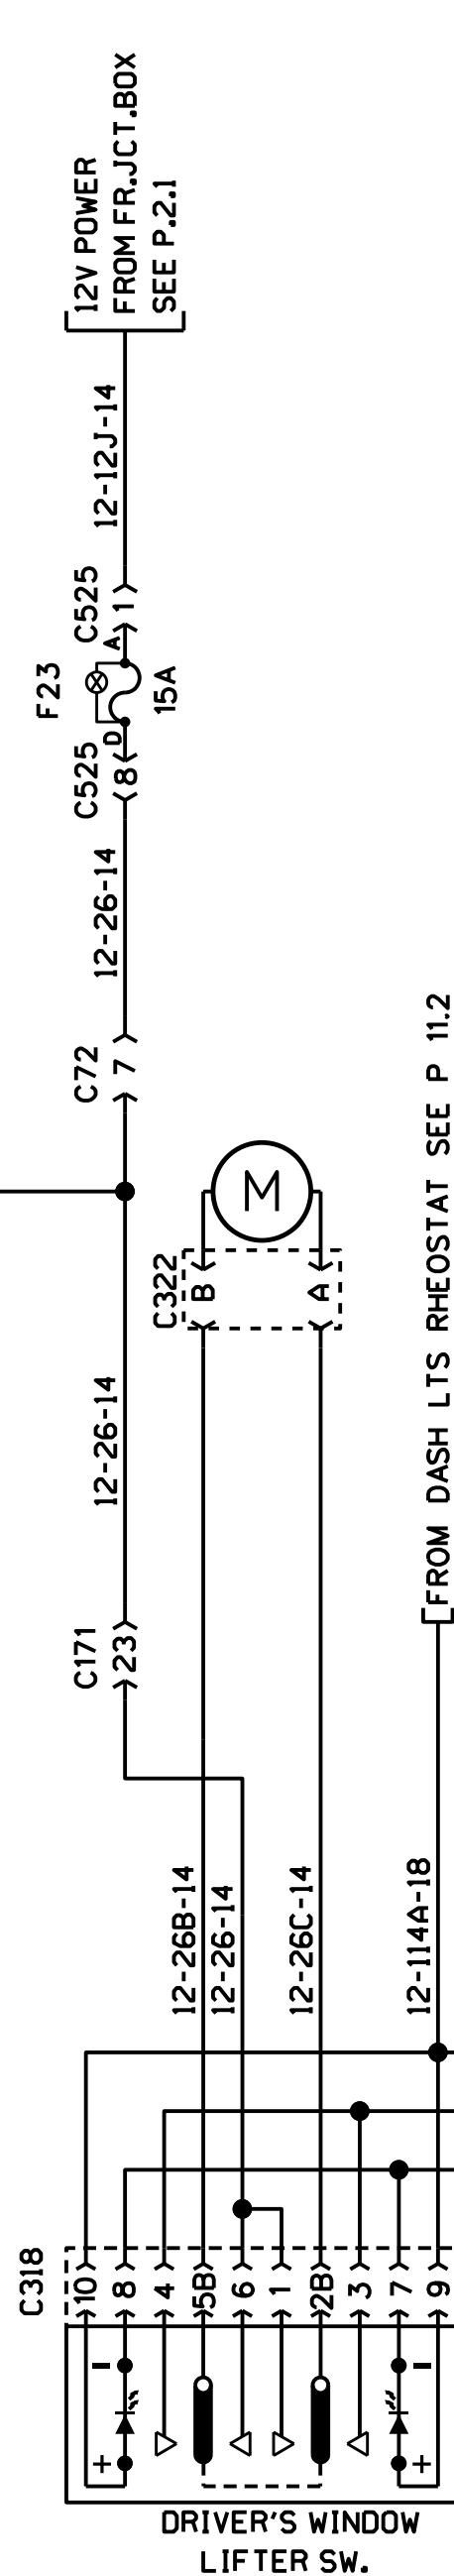

(CENTRAL MODULE)
(R.H. DRAWER)

POWER 12V OUTLET

TO BACK UP MONITOR
OPERATING SW. SEE P. 20

DRIVER'S WINDOW LIFTER

CIGAR LIGHTER

SUN VISOR