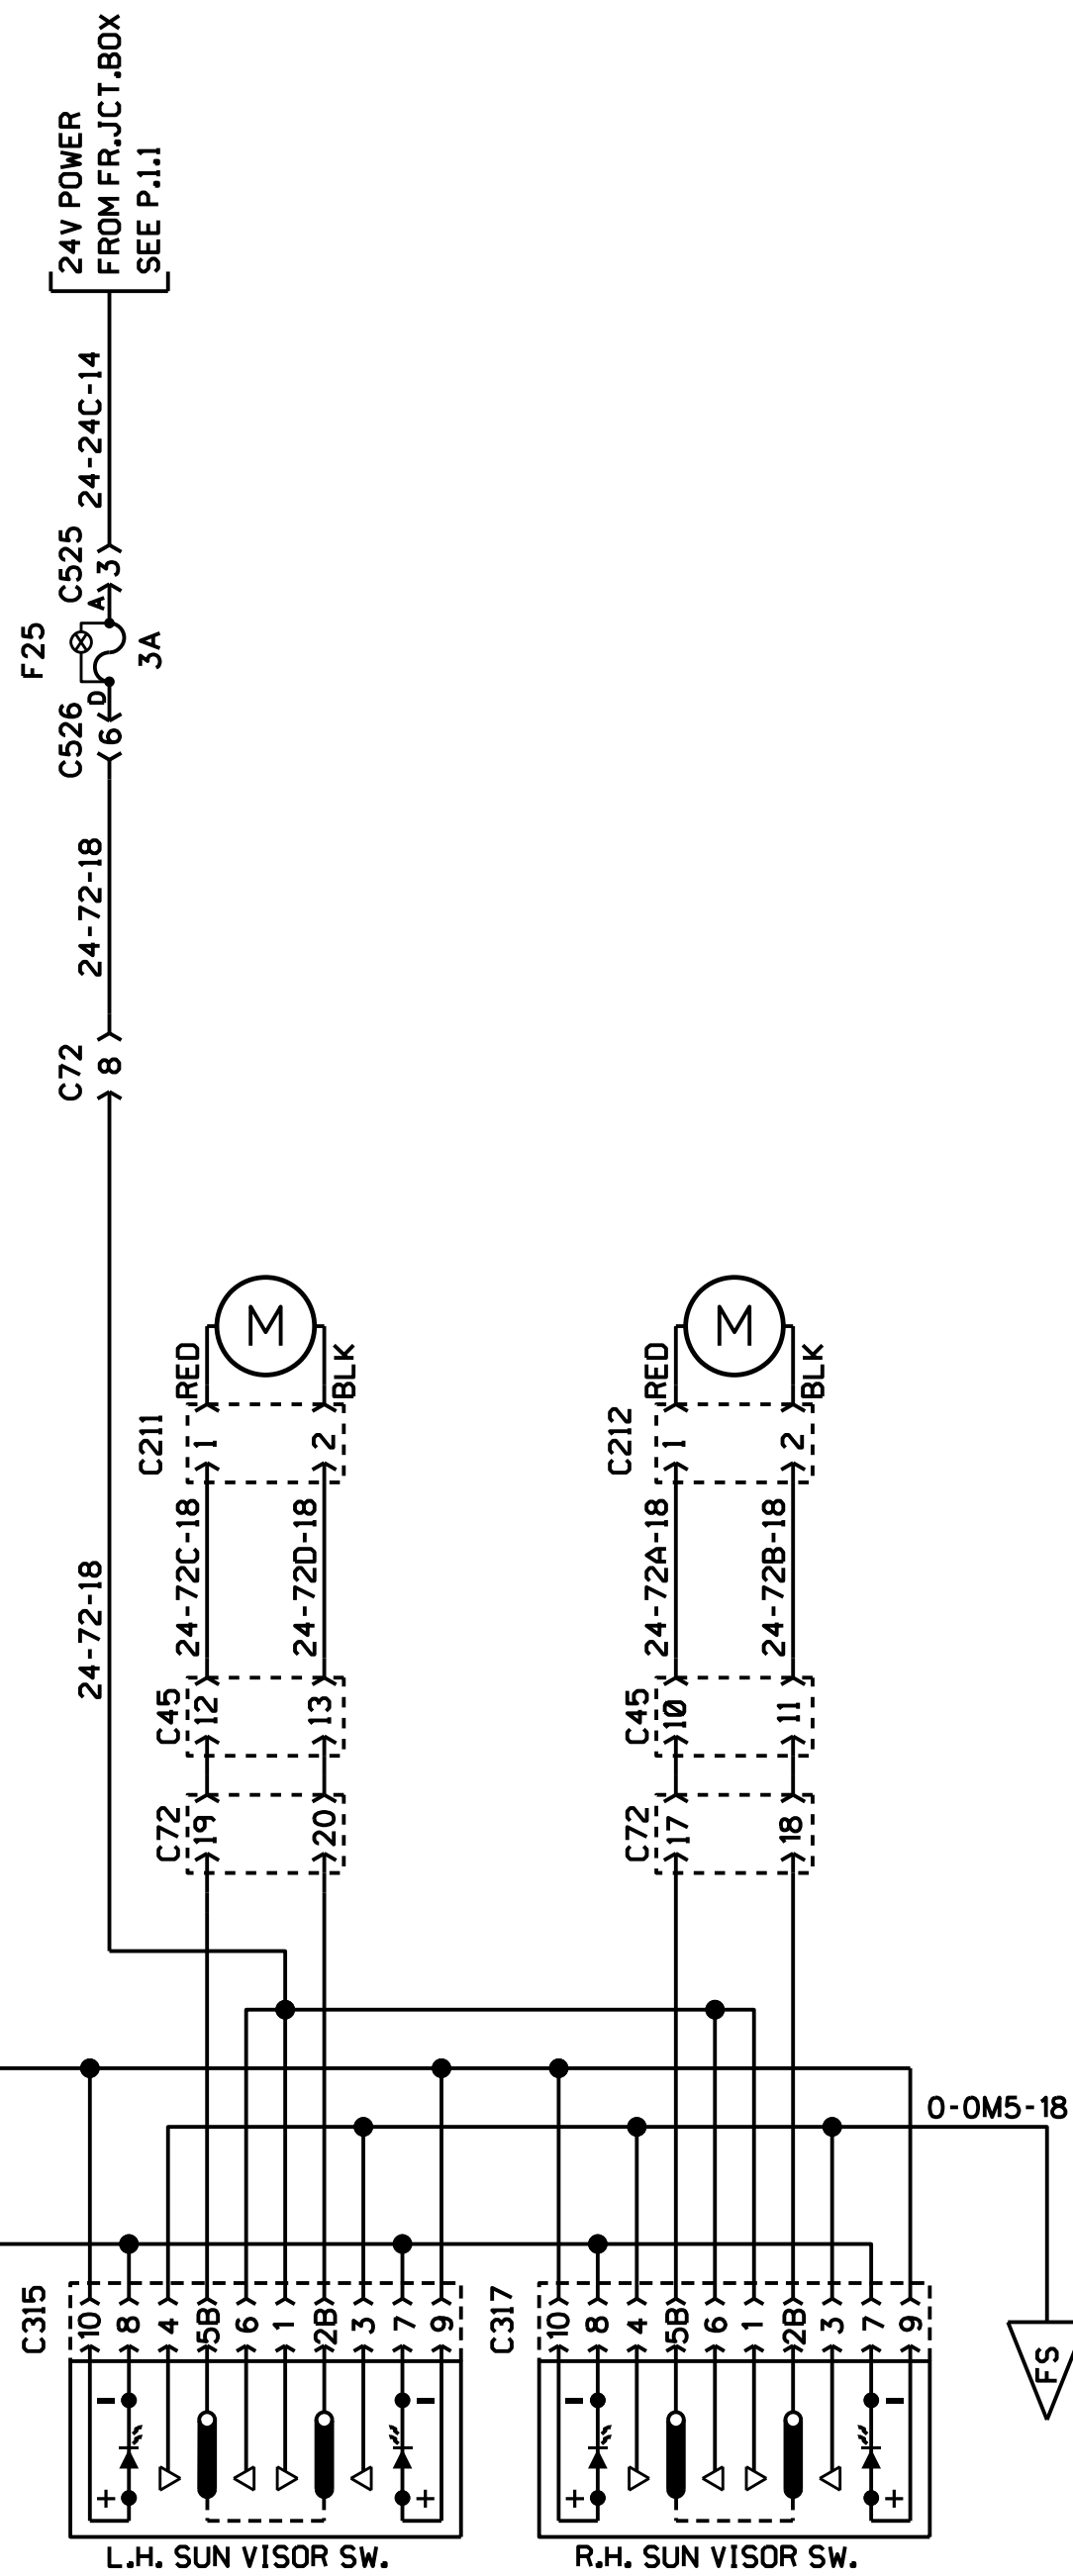

(CENTRAL MODULE)
(R.H. DRAWER)

POWER 12V OUTLET

TO BACK UP MONITOR
OPERATING SW. SEE P. 20

DRIVER'S WINDOW LIFTER

CIGAR LIGHTER

SUN VISOR