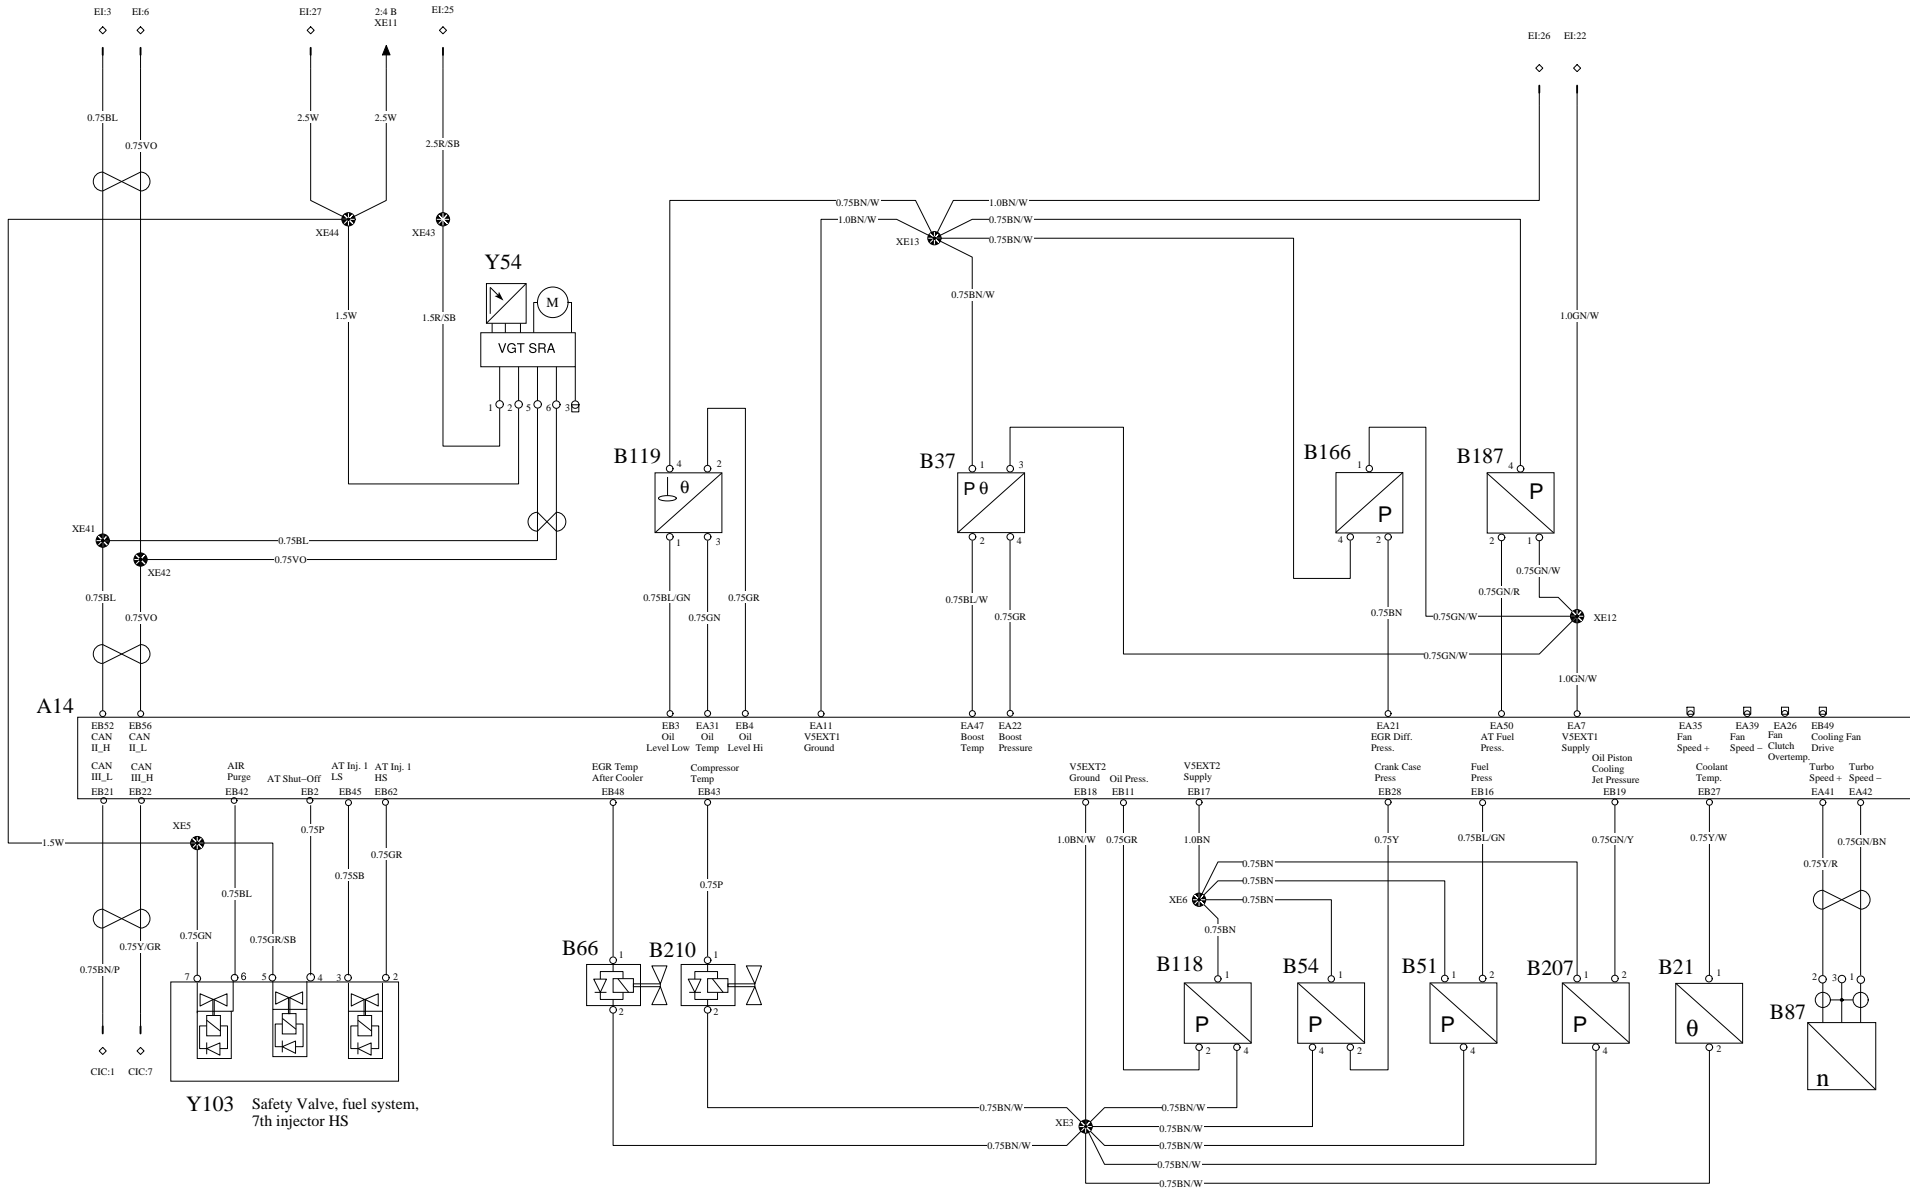

ENGINE

HDE13 US10 PREVOST

WIRING DIAGRAM

VOLVO
Volvo Powertrain

Document title WIRING DIAGRAM	Document No 21357389	Issue 07	Volume 01	Page 3(6)