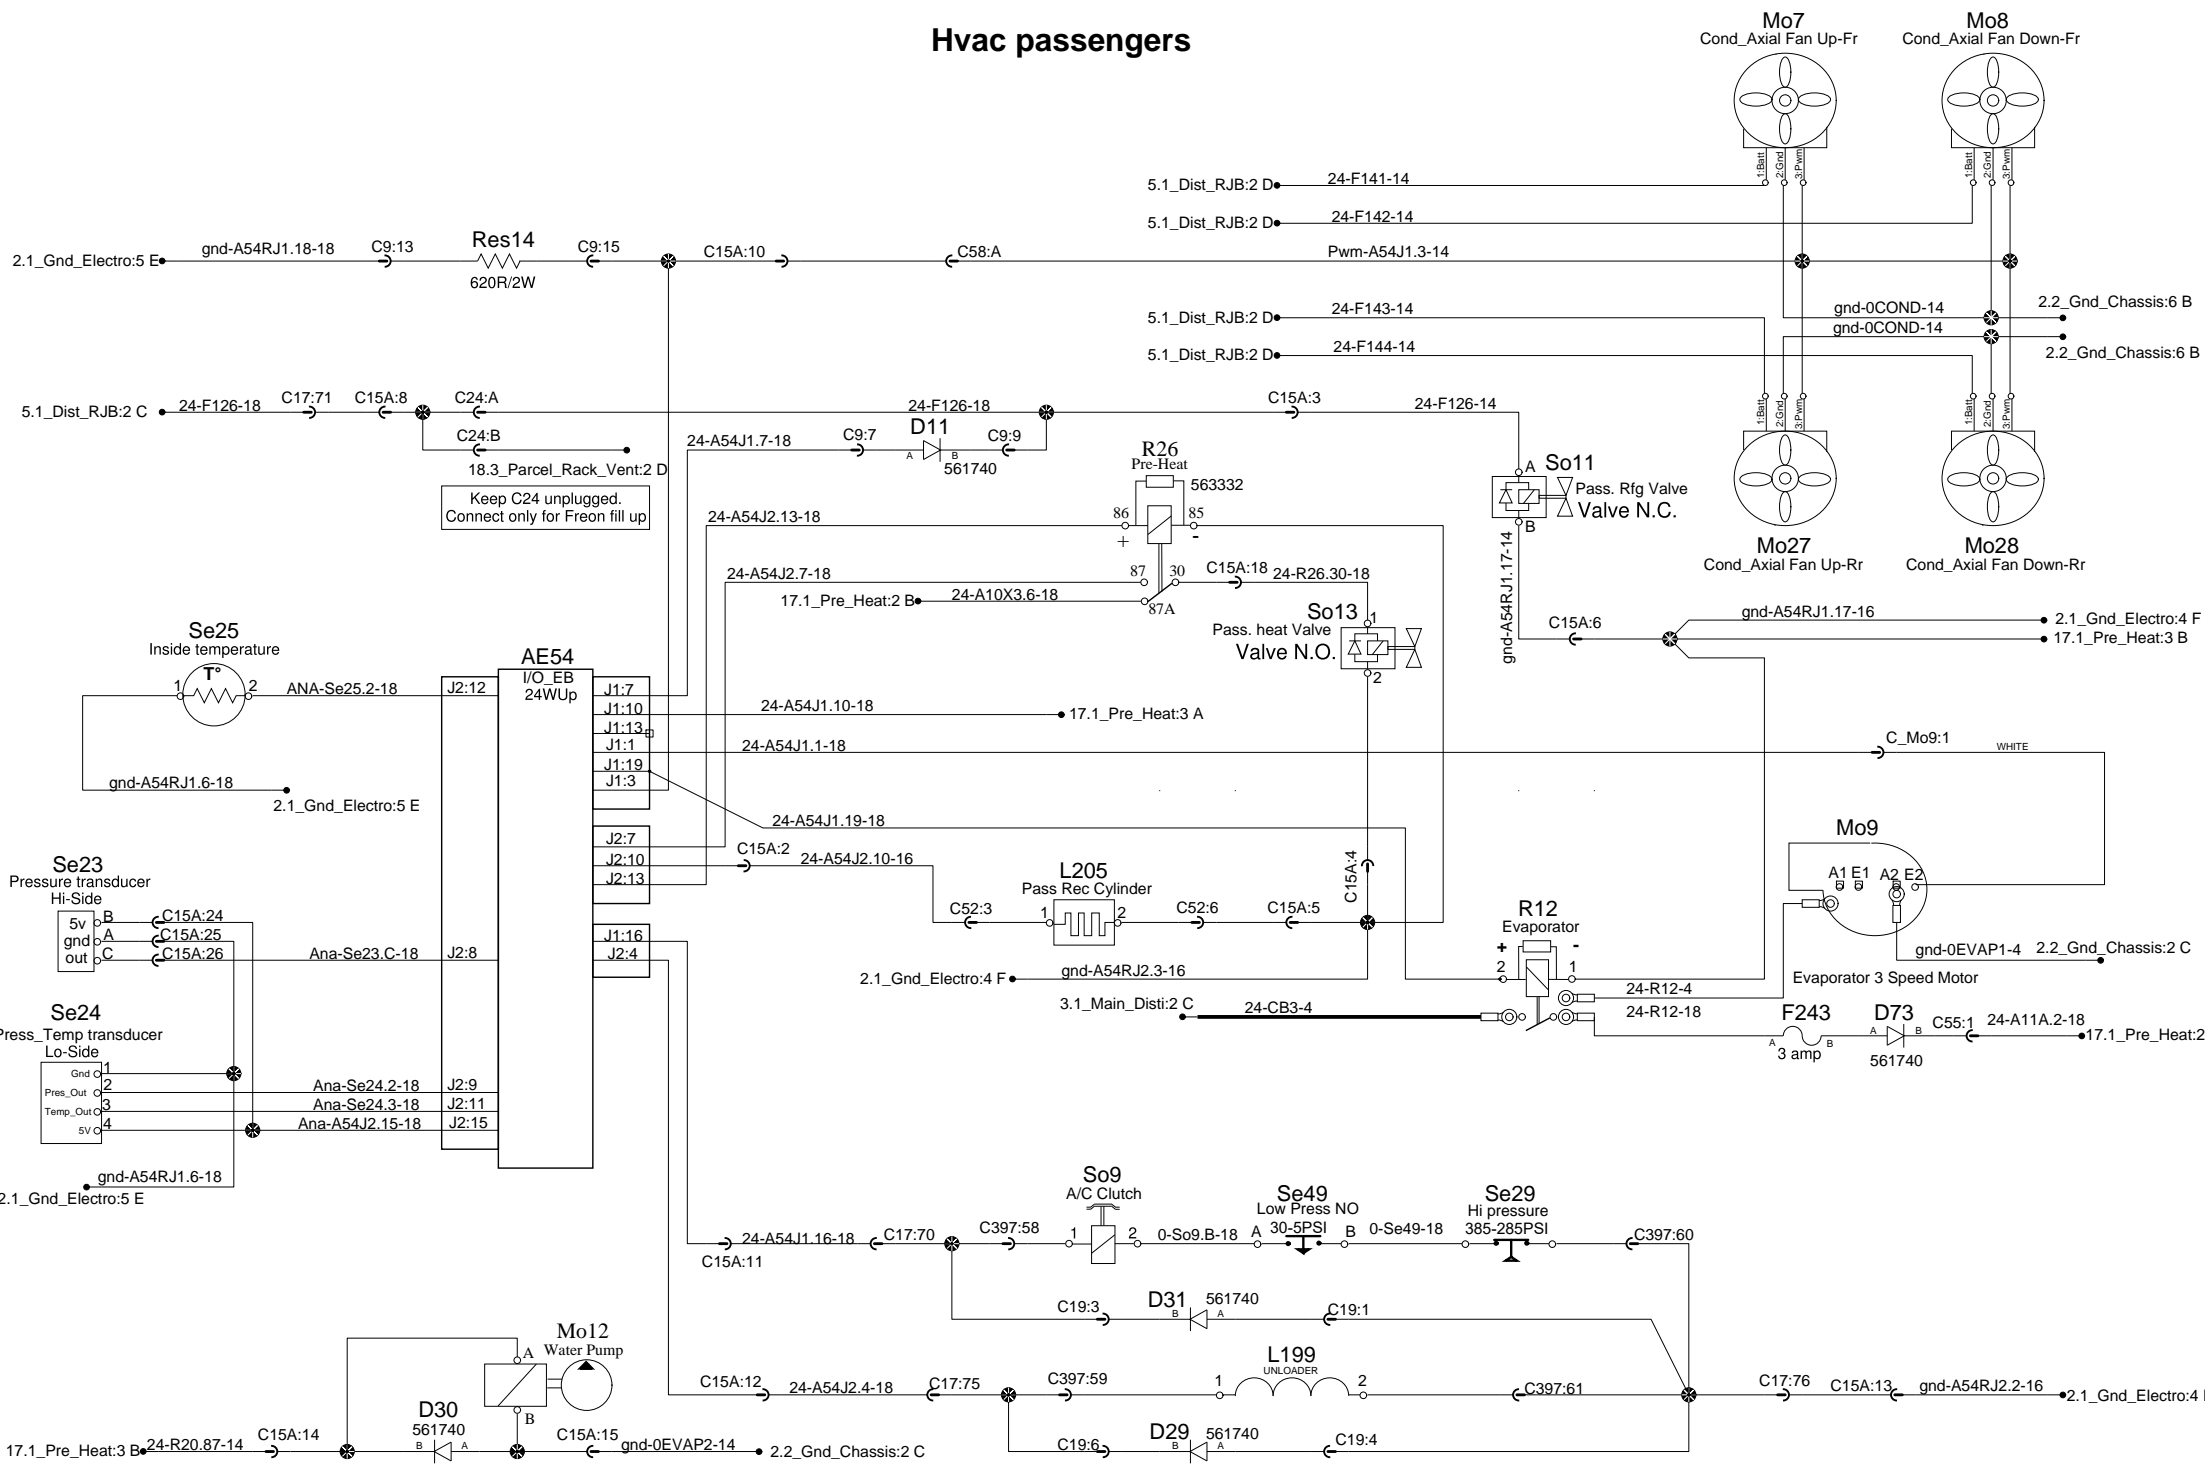

Hvac passengers

Keep C24 unplugged.
Connect only for Freon fill up