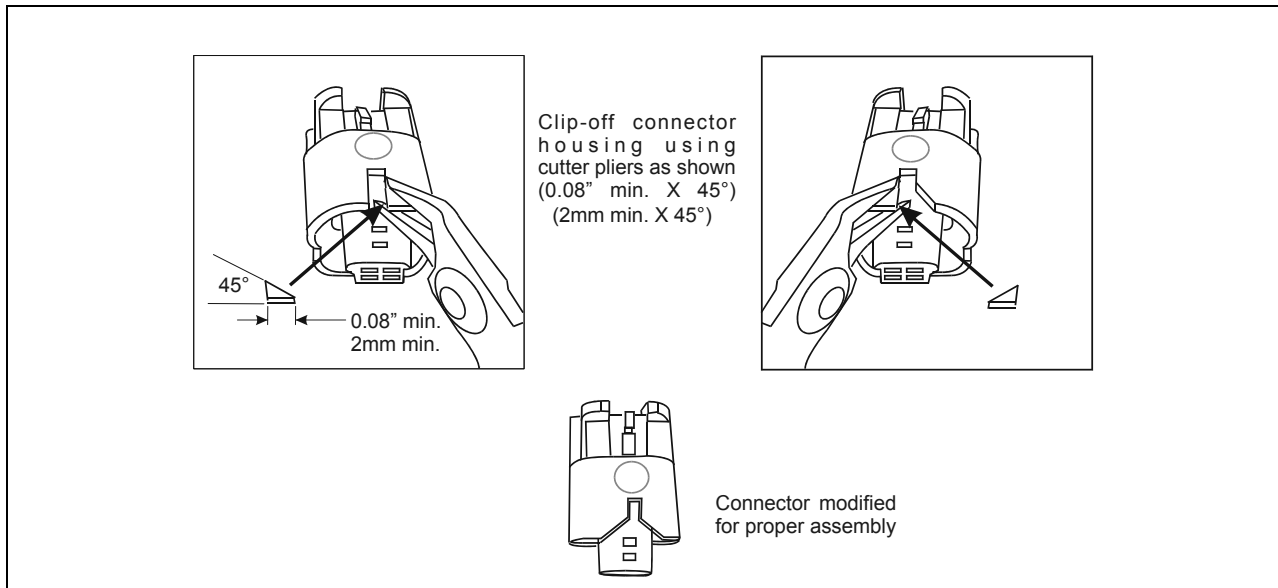

PROCEDURE

⚠ WARNING ⚠

Park vehicle safely, apply parking brake, stop engine and set battery master switch(es) to the OFF position prior to working on the vehicle.

- Using figure 1, locate the 3 speed sensor connectors which have to be modified (on transmission housing, left side of vehicle): C458 "TURBINE SPEED", C459 "ENGINE SPEED", C462 "OUTPUT SPEED".

Figure 1: LOCATION OF THE CONNECTORS ON THE TRANSMISSION HOUSING

2. Modify the connectors as shown on figure 2.
3. Plug the connectors. Assure that the connectors are perfectly locked on the transmission.