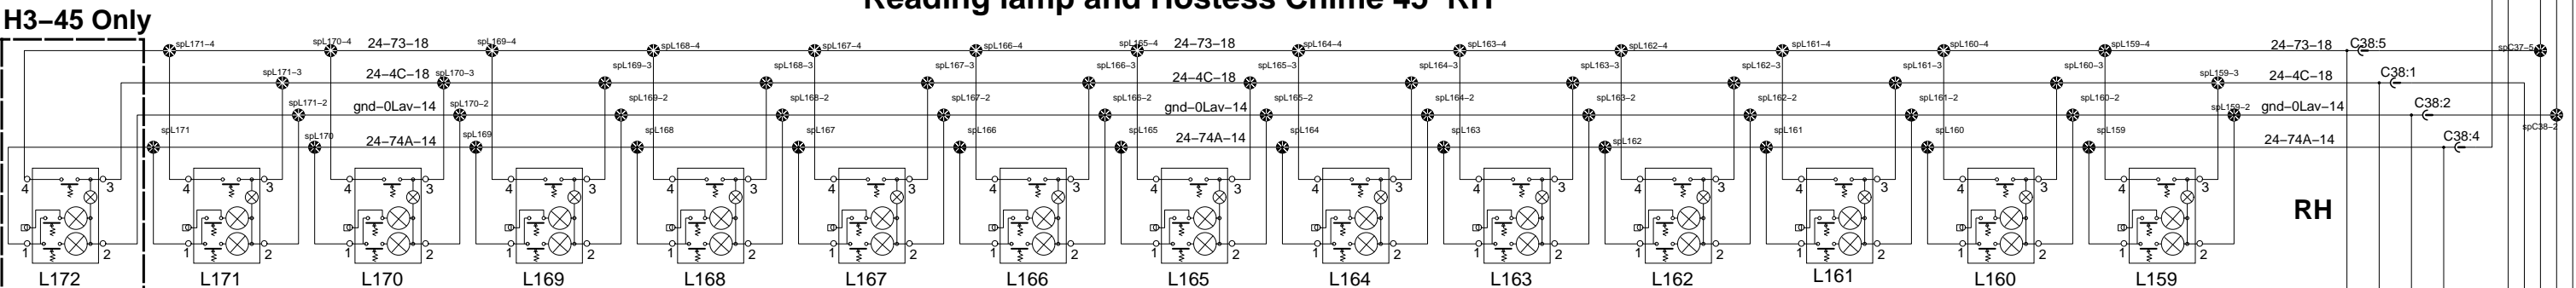

Reading lamp and Hostess chime

Reading lamp and Hostess Chime 45' RH

Reading lamp and Hostess Chime with WCL Ricon RH

Reading lamp and Hostess Chime 45' LH