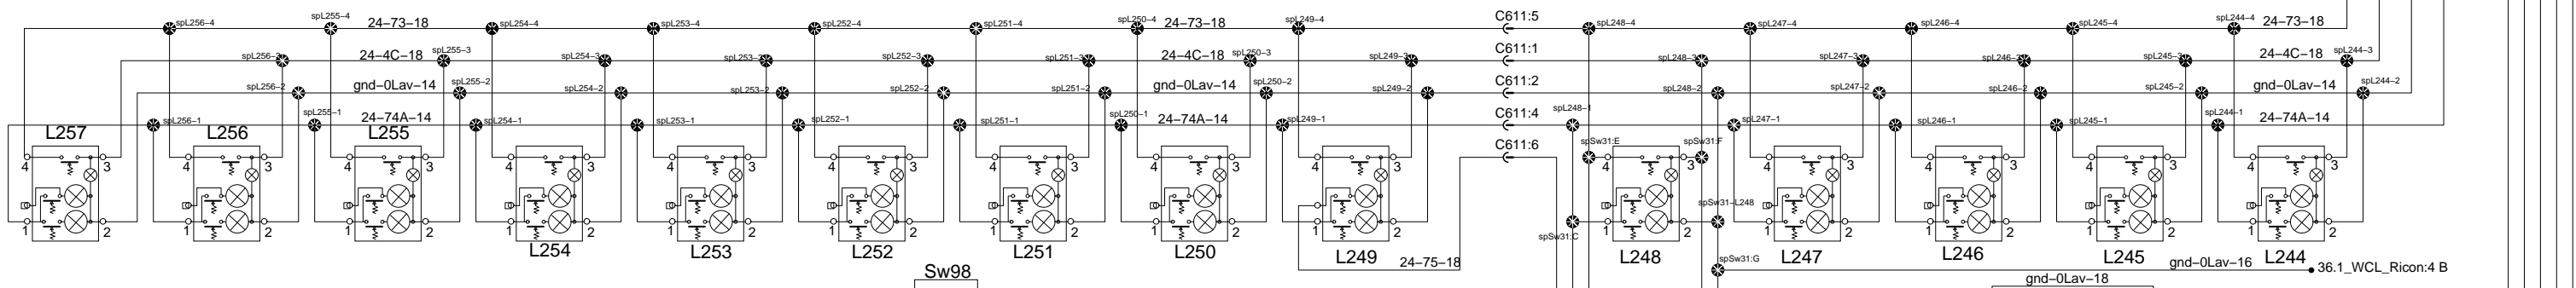

Reading lamp and Hostess chime

Reading lamp and Hostess Chime 45' RH

Reading lamp and Hostess Chime with WCL Ricon RH

Reading lamp and Hostess Chime 45' LH