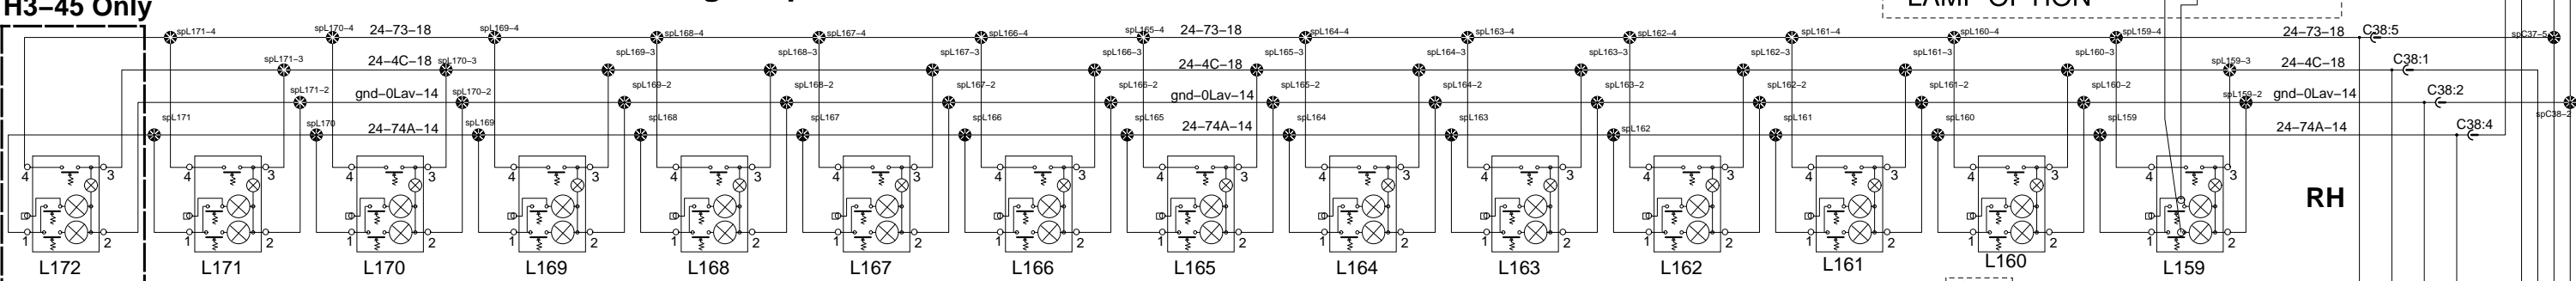

# Reading lamp and Hostess Chime 45' RH