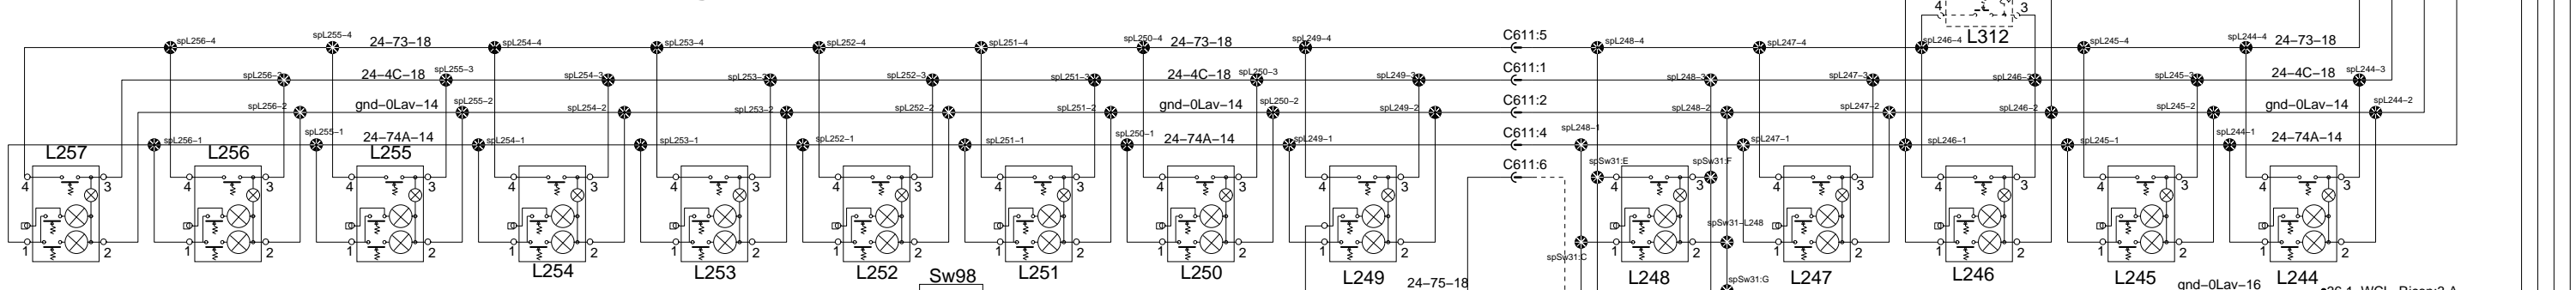

# Reading lamp and Hostess Chime 45' LH