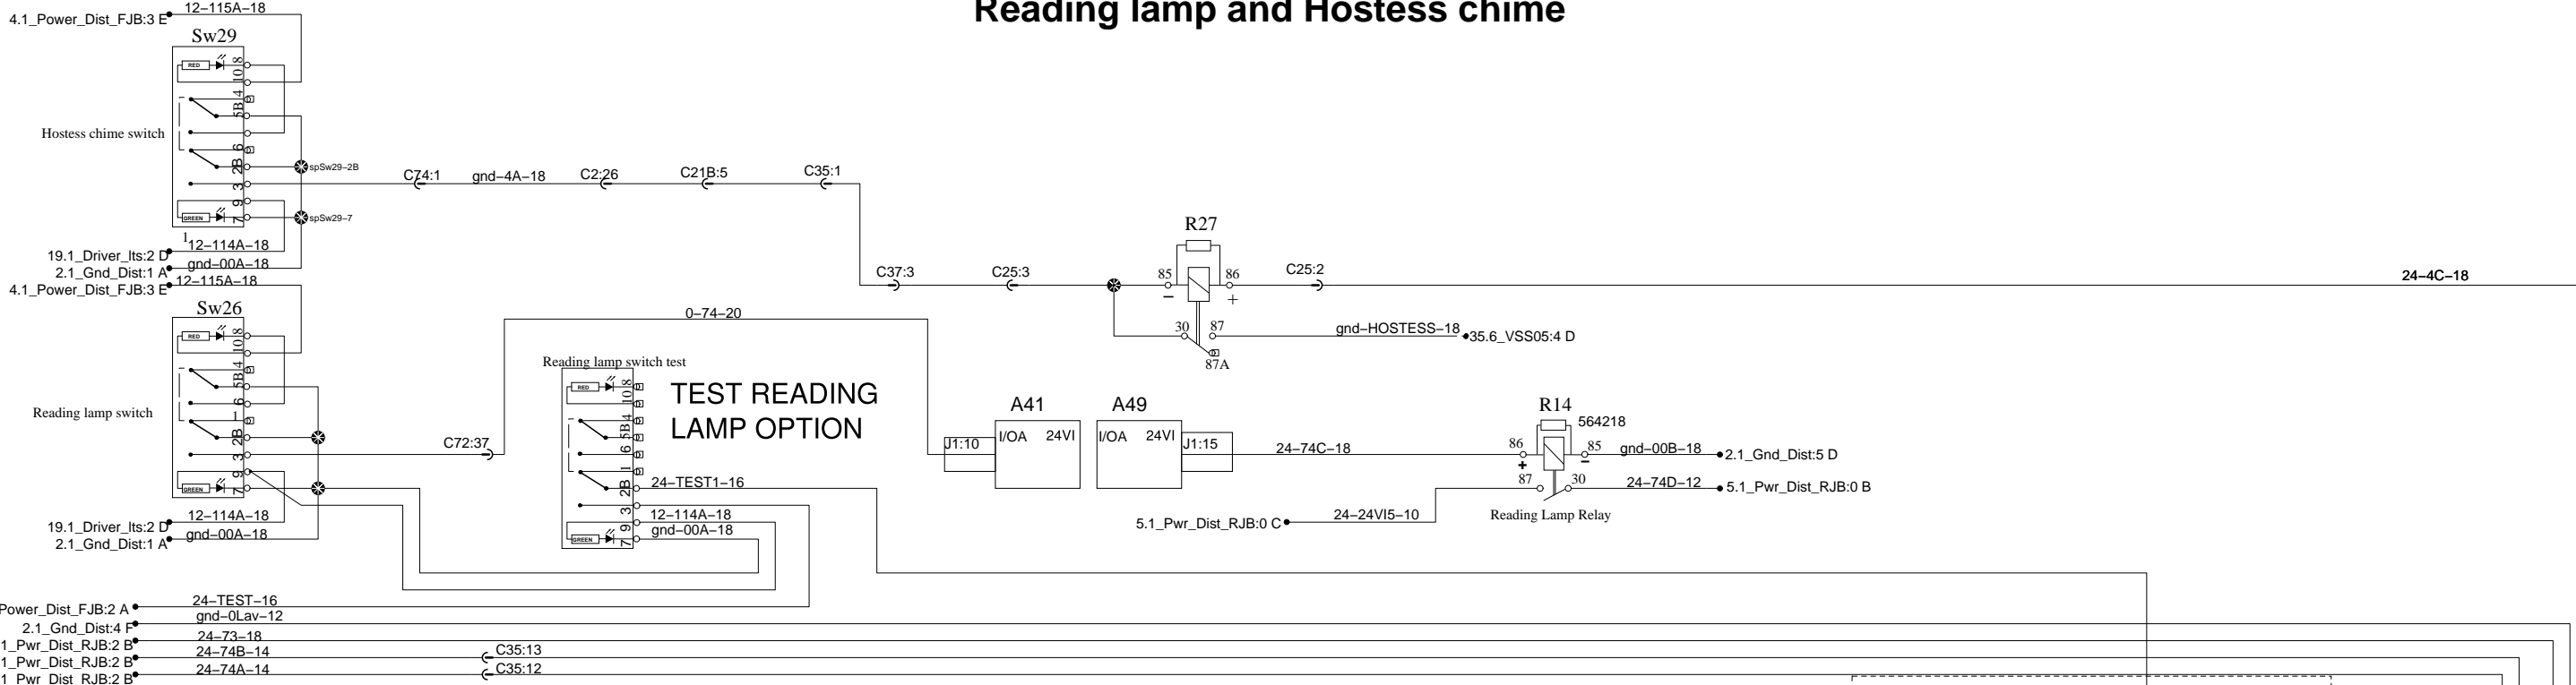

# Reading lamp and Hostess Chime 45' RH