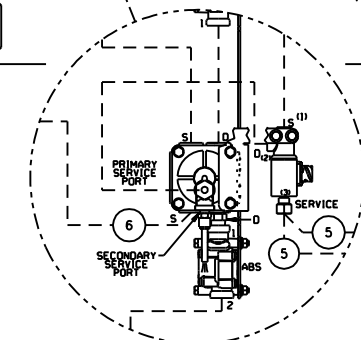

BALLOON	PIPE
*1	3/8" O.D. GREEN
*2	1/2" O.D. GREEN
*3	5/8" O.D. GREEN
*4	3/8" O.D. RED
*5	1/2" O.D. RED
*6	5/8" O.D. RED
*7	3/8" O.D. BROWN
*8	1/2" O.D. BROWN
*9	1/4" O.D. YELLOW
*10	3/8" O.D. YELLOW
*11	1/4" O.D. BLACK
*12	5/8" O.D. BLACK

TUBE COLOR CODING	
ACTIVE	CIRCUIT
---	RED SECONDARY
---	GREEN PRIMARY & SUPPLY
---	YELLOW PARKING BRAKE
---	BROWN TRAILER
---	BLACK ACCESSORIES

PREVOST

DESCRIPTION:

X3-45 COACH, WITH INDEPENDENT FRONT SUSPENSION (I.F.S.)
WITH OPTION TRAILER HITCH AIR BRAKE
WITH ESP SYSTEM