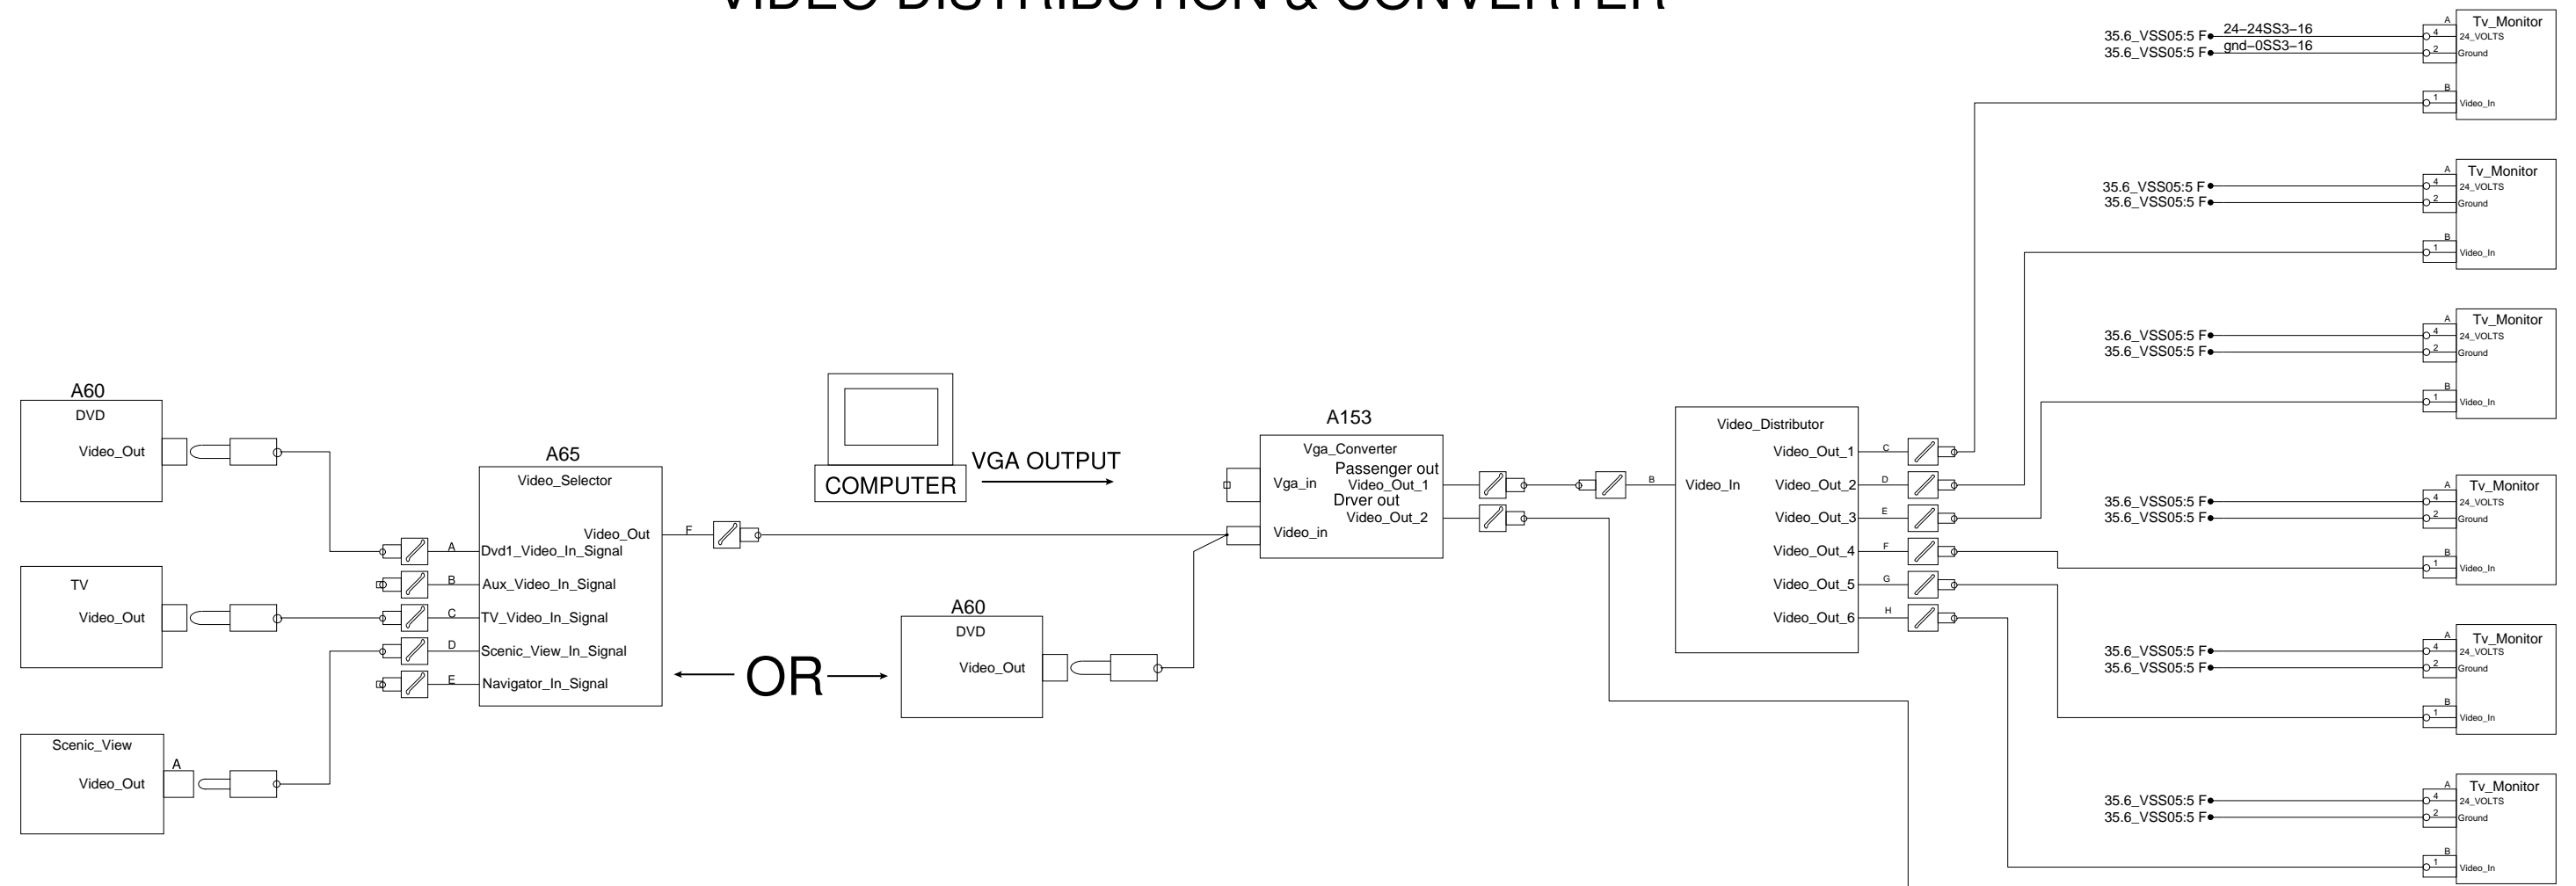

VIDEO DISTRIBUTION & CONVERTER

5 VDC REGULATOR & AUDIO INPUT