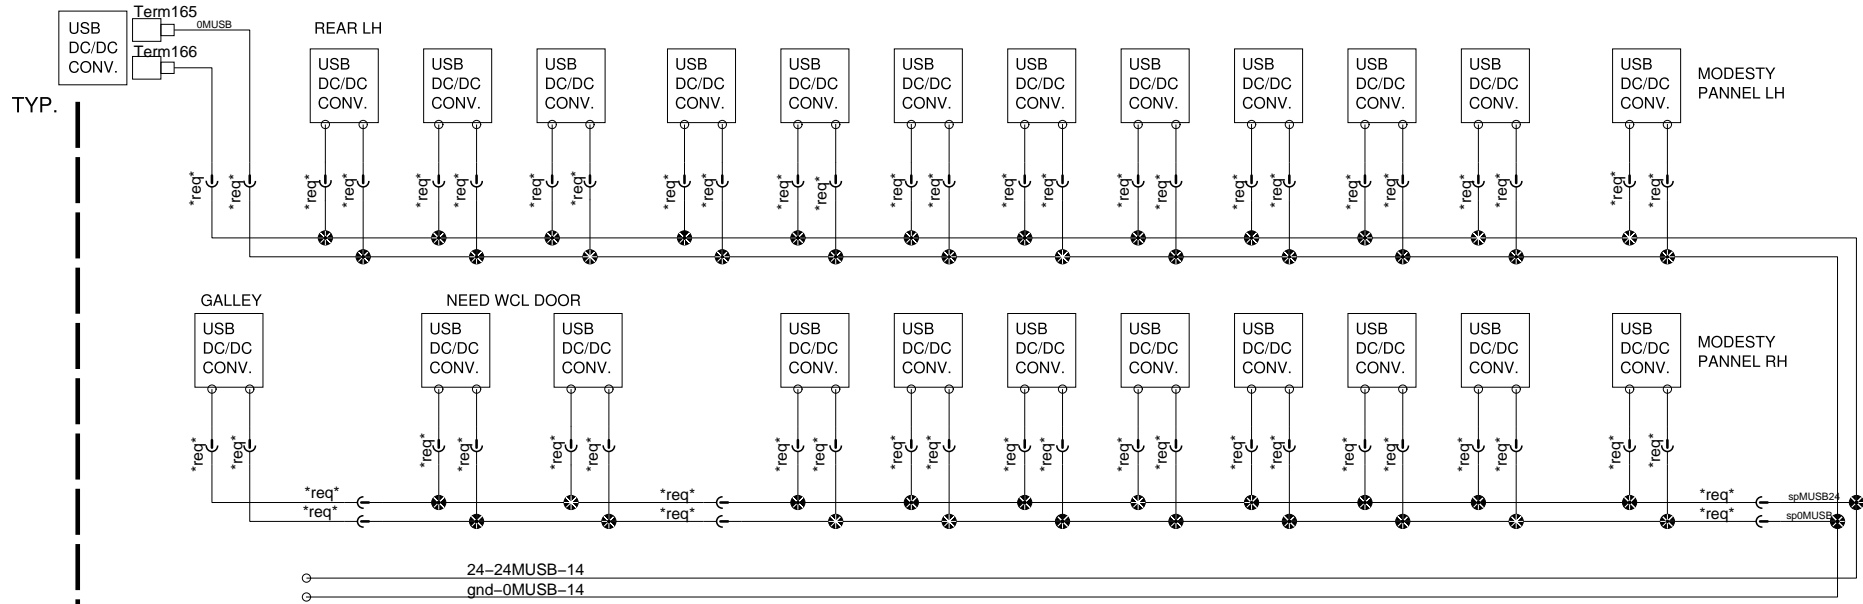

# USB iPod Plugs ( 24VDC / 5DC converter)

**NOTICE:**  
5 VDC @ 500mA  
MAXIMUM !