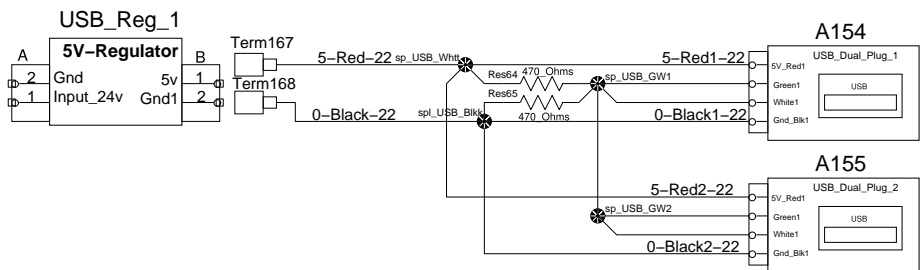

# USB iPod Plugs ( 24VDC / 5DC converter)

**NOTICE:**  
5 VDC @ 500mA  
MAXIMUM !