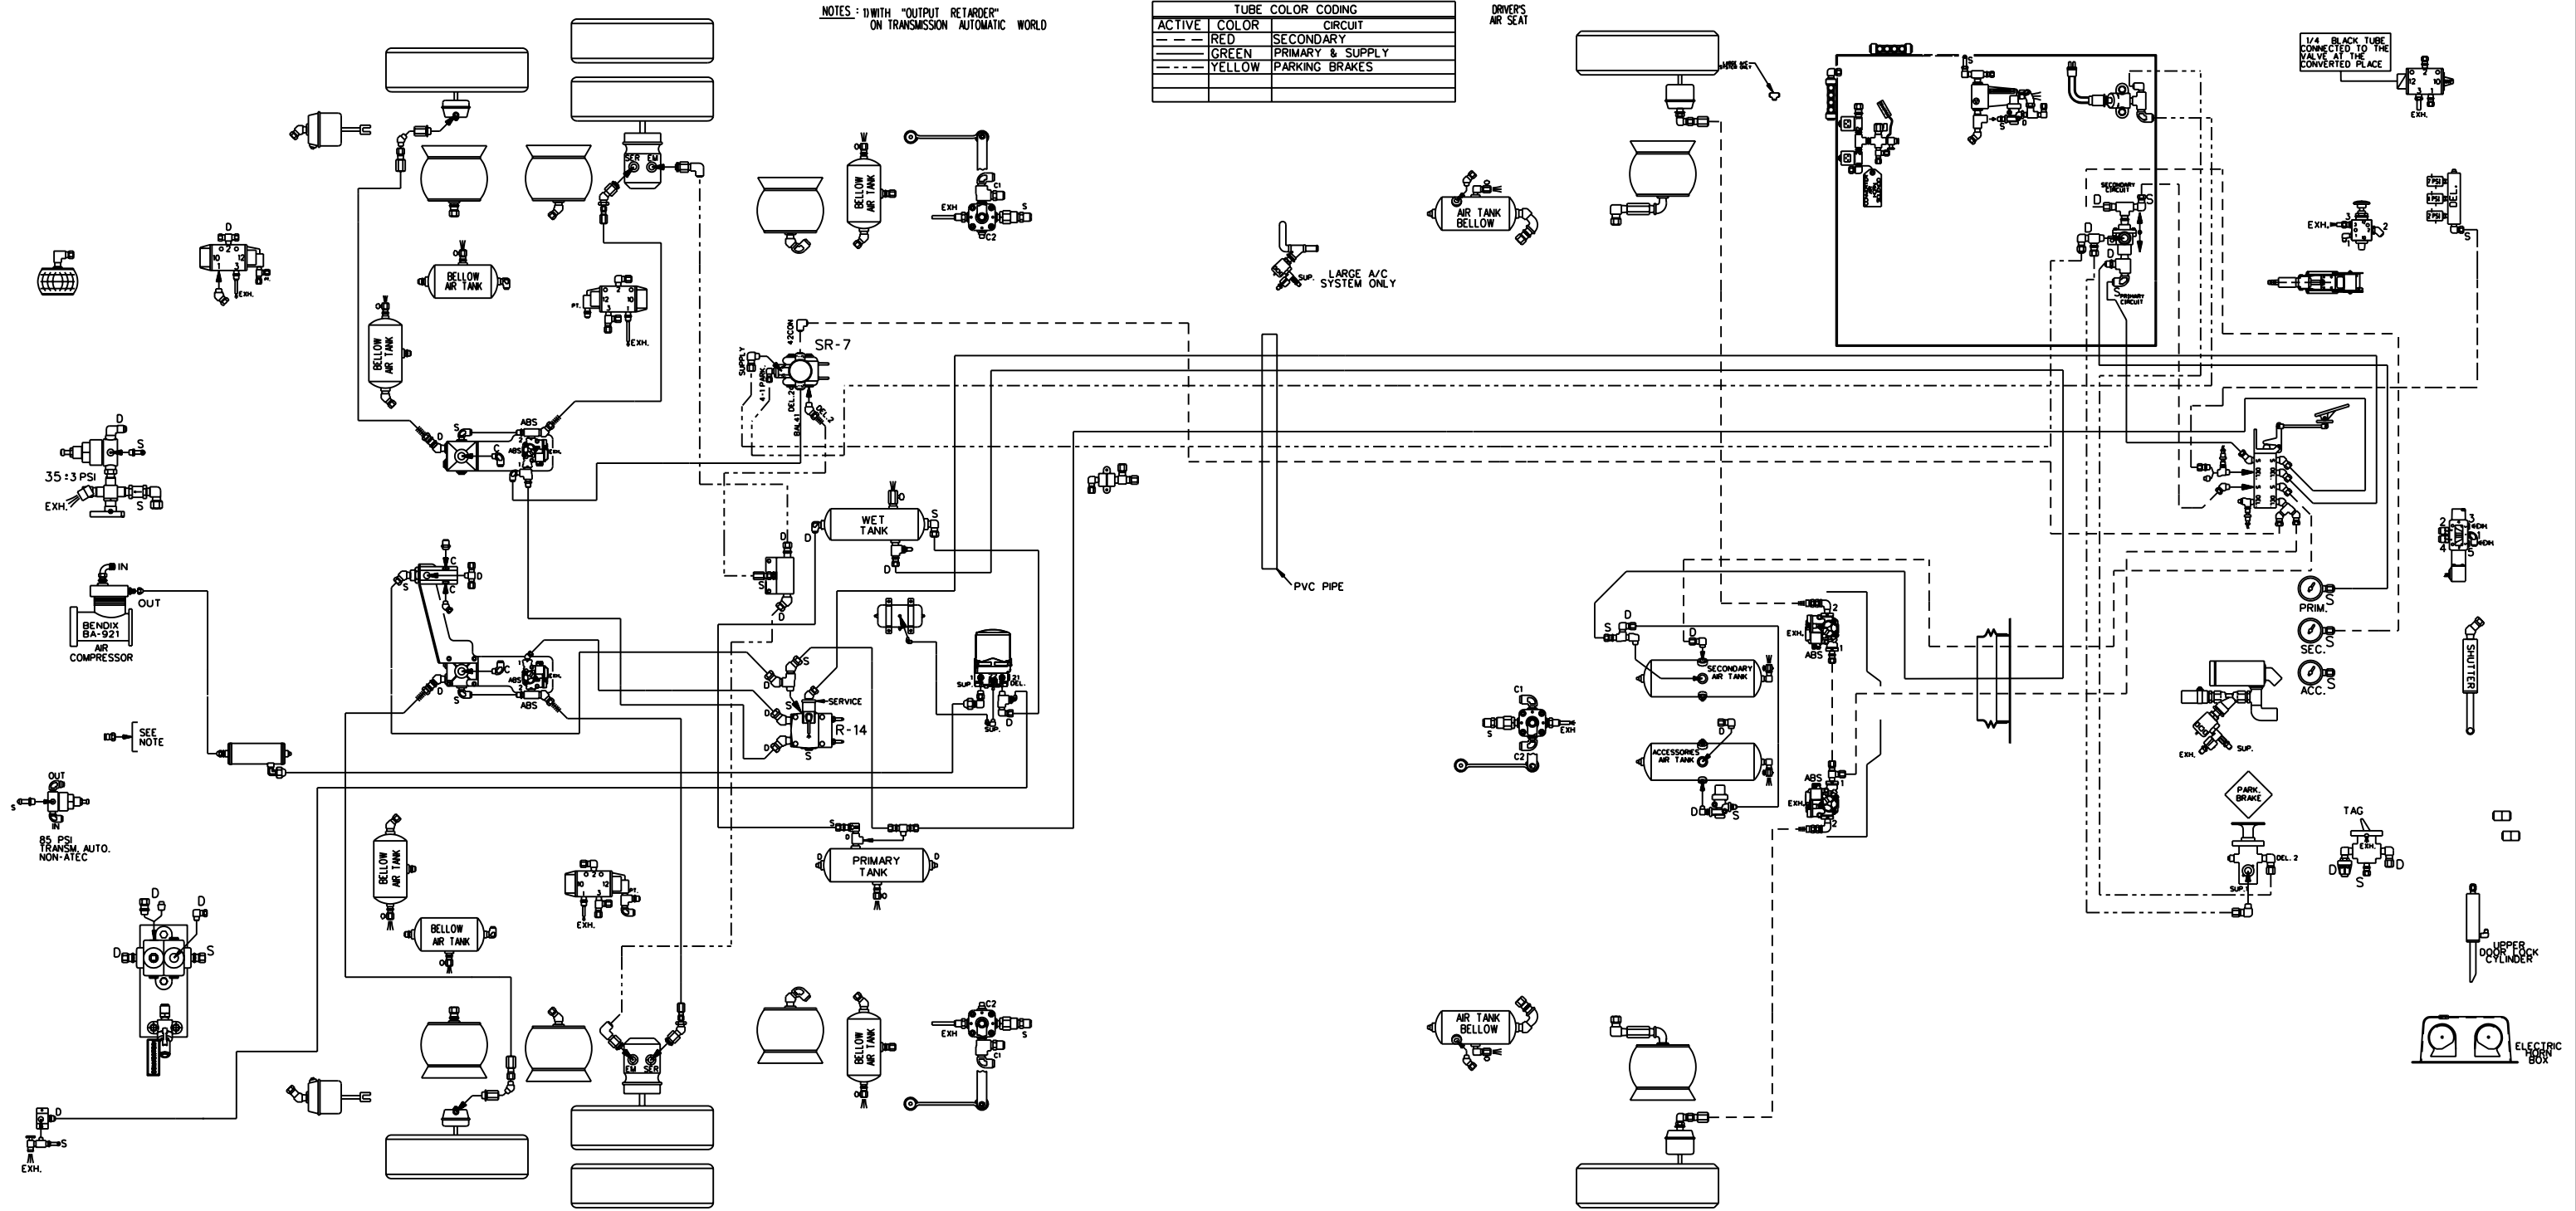

NOTES : 1) WITH "OUTPUT RETARDER"
ON TRANSMISSION AUTOMATIC WORLD

ACTIVE	COLOR	CIRCUIT
---	RED	SECONDARY
---	GREEN	PRIMARY & SUPPLY
---	YELLOW	PARKING BRAKES

DRIVERS
AIR SEAT

PREVOST®

DESCRIPTION:

BUS SHELL WE & WO 2006
BRAKES SYSTEM

EFF. W/ VEH : #8-9436

PAGE:

DATE: 2008/04

REV.: C

D140342 P1.3