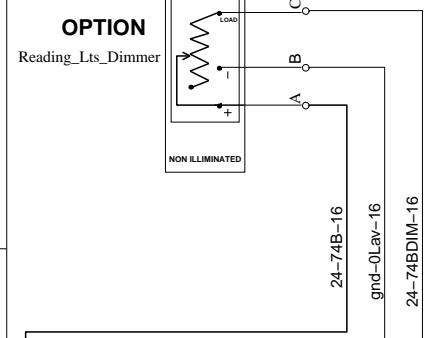

Reading lamp and Hostess chime

Reading lamp and Hostess Chime RH

Reading lamp and Hostess Chime with WCL Ricon RH

Reading lamp and Hostess Chime LH

Wheel Chair
Reading lamp
Hostess Chime

Wheel Chair
Reading lamp
Hostess Chime