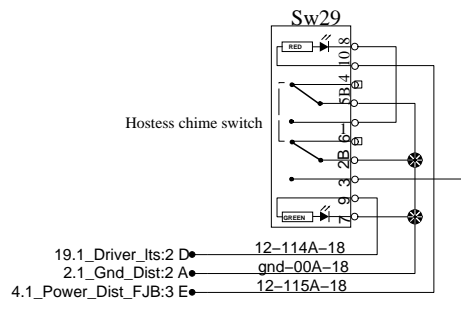

Reading lamp and Hostess chime

Reading lamp and Hostess Chime RH

Reading lamp and Hostess Chime with WCL Ricon RH

Reading lamp and Hostess Chime LH

Wheel Chair
Reading lamp
Hostess Chime

Wheel Chair
Reading lamp
Hostess Chime