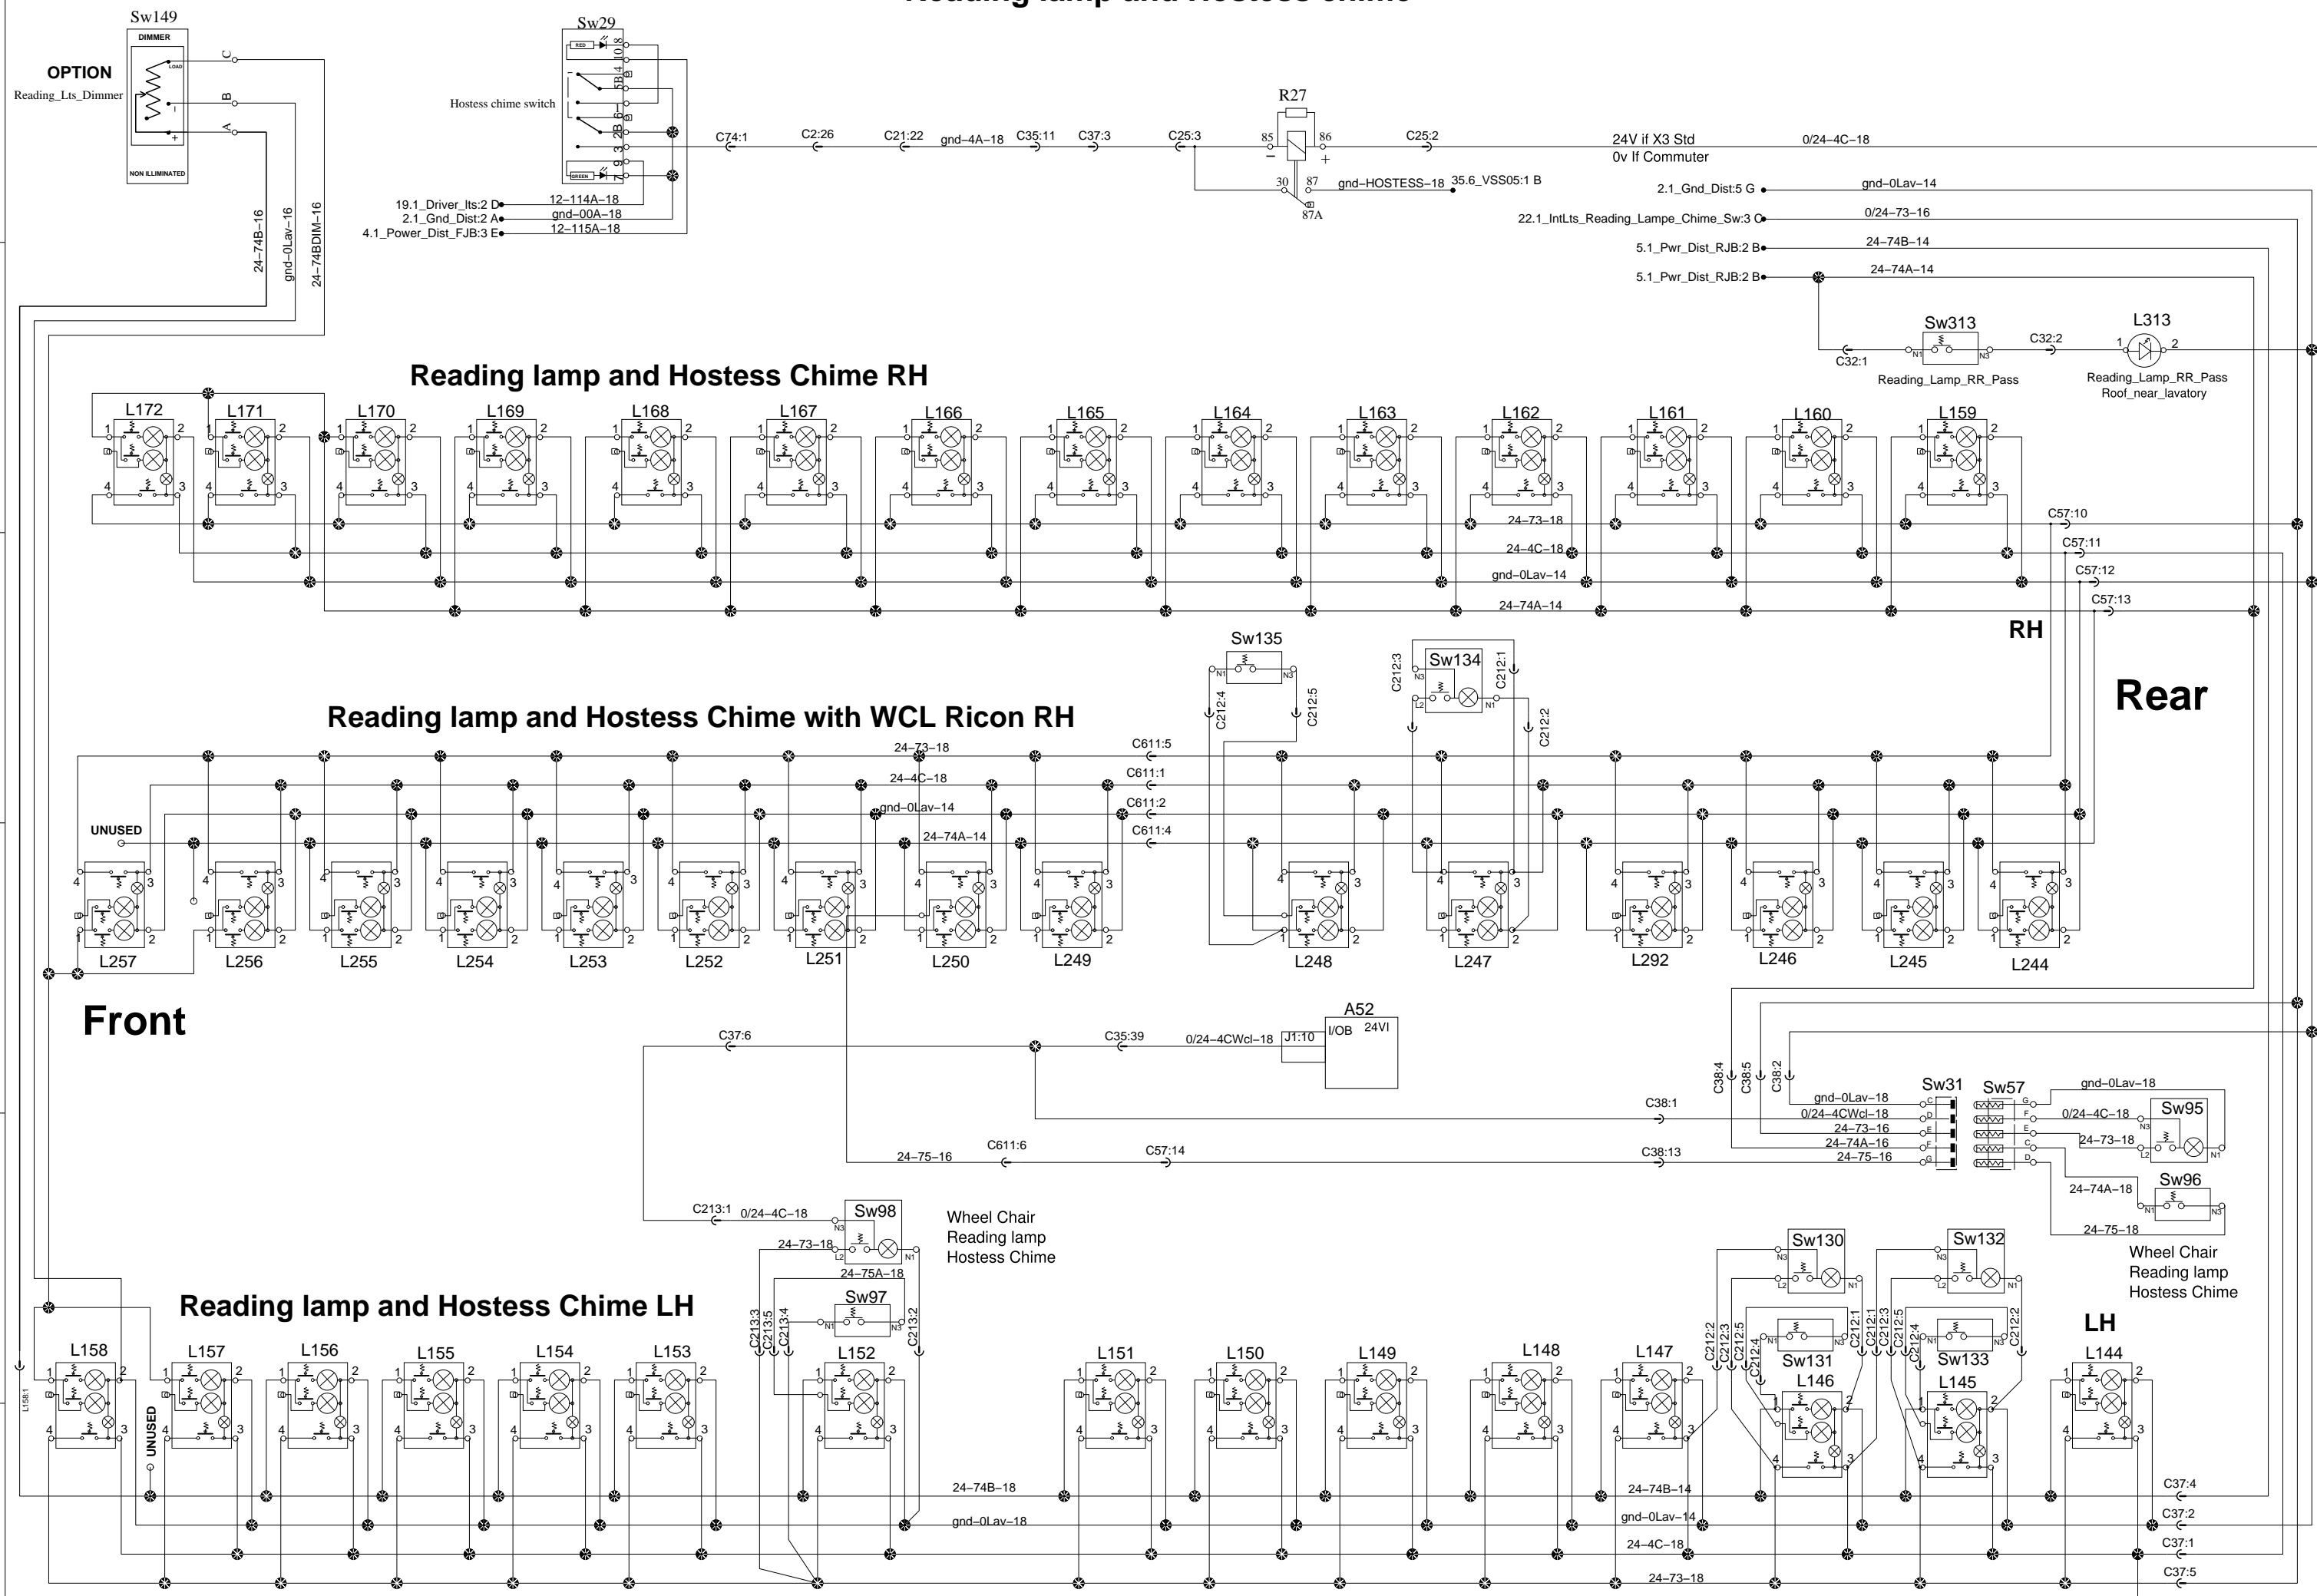

## Reading lamp and Hostess Chime RH