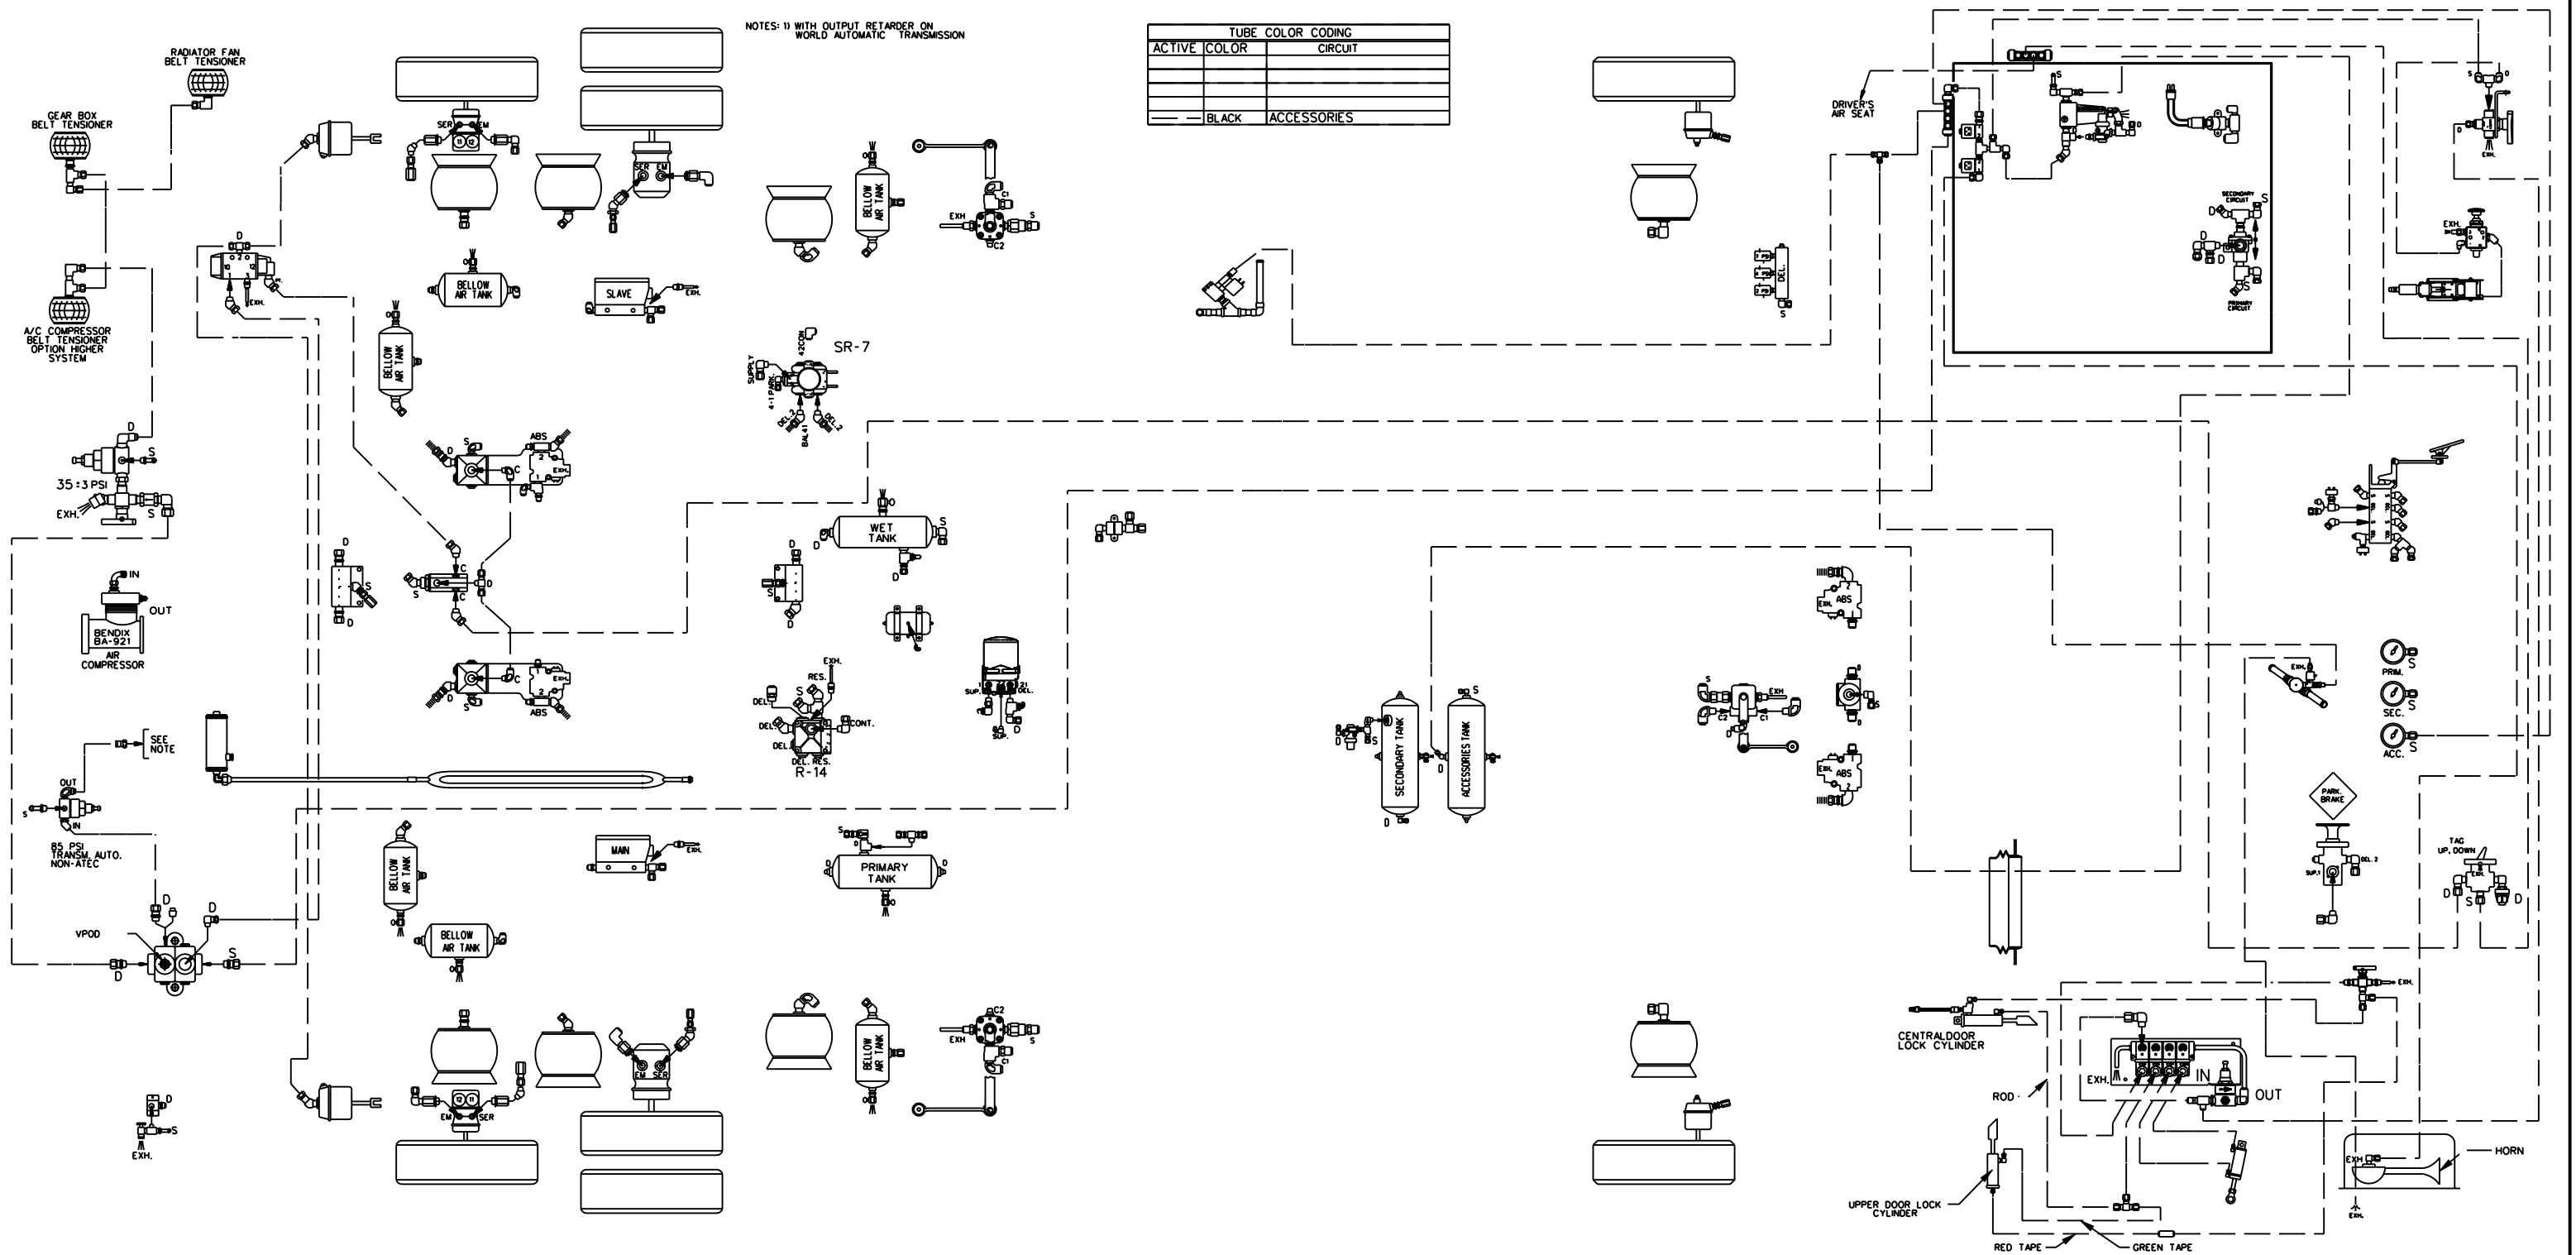

NOTES: 1) WITH OUTPUT RETARDER ON WORLD AUTOMATIC TRANSMISSION

TUBE COLOR CODING	
ACTIVE COLOR	CIRCUIT
— BLACK	ACCESSORIES

PREVOST®

DESCRIPTION:

X3-45 COACH WITH FRONT I-BEAM AXLE ACCESSORIES

EFF. W/ VEH : #7-9035...

PAGE:

D140331P1.2

DATE: 2006/08

REV.: B