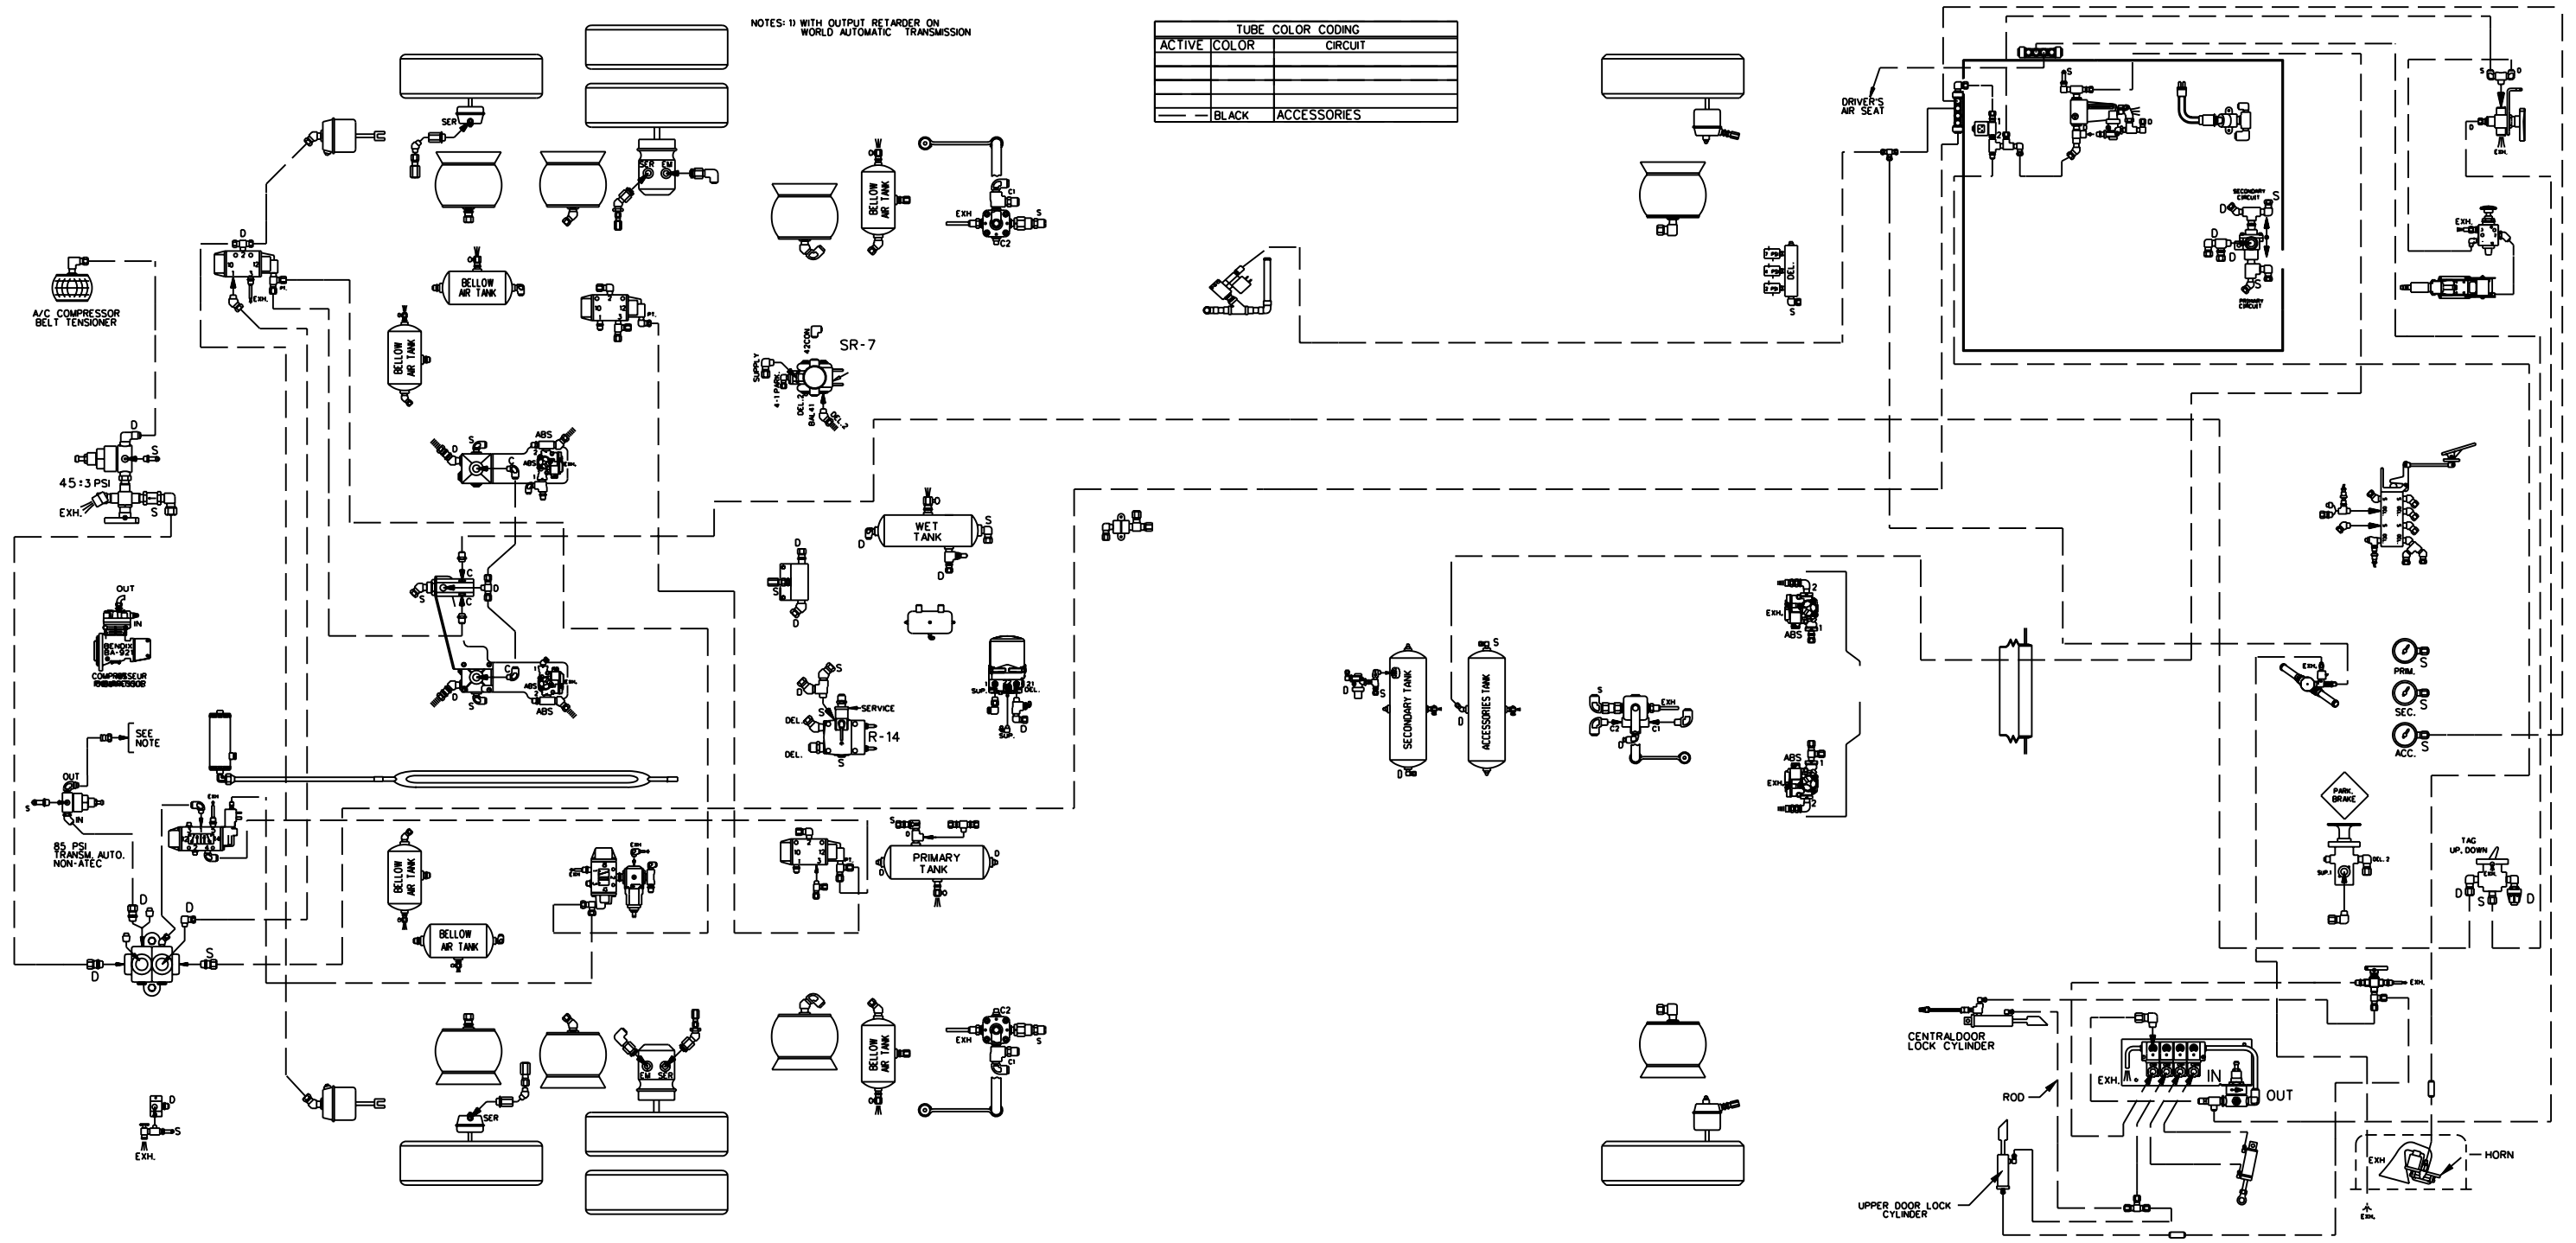

NOTES: 1) WITH OUTPUT RETARDER ON WORLD AUTOMATIC TRANSMISSION

TUBE COLOR CODING		
ACTIVE	COLOR	CIRCUIT
—	BLACK	ACCESSORIES

**PREVOST**

DESCRIPTION: X3-45 COACH WITH FRONT I-BEAM AXLE ACCESSORIES

EFF. W/ VEH : #8-9422...  
 DATE: 2008/03 REV.: F

PAGE:  
 D140331P1.2