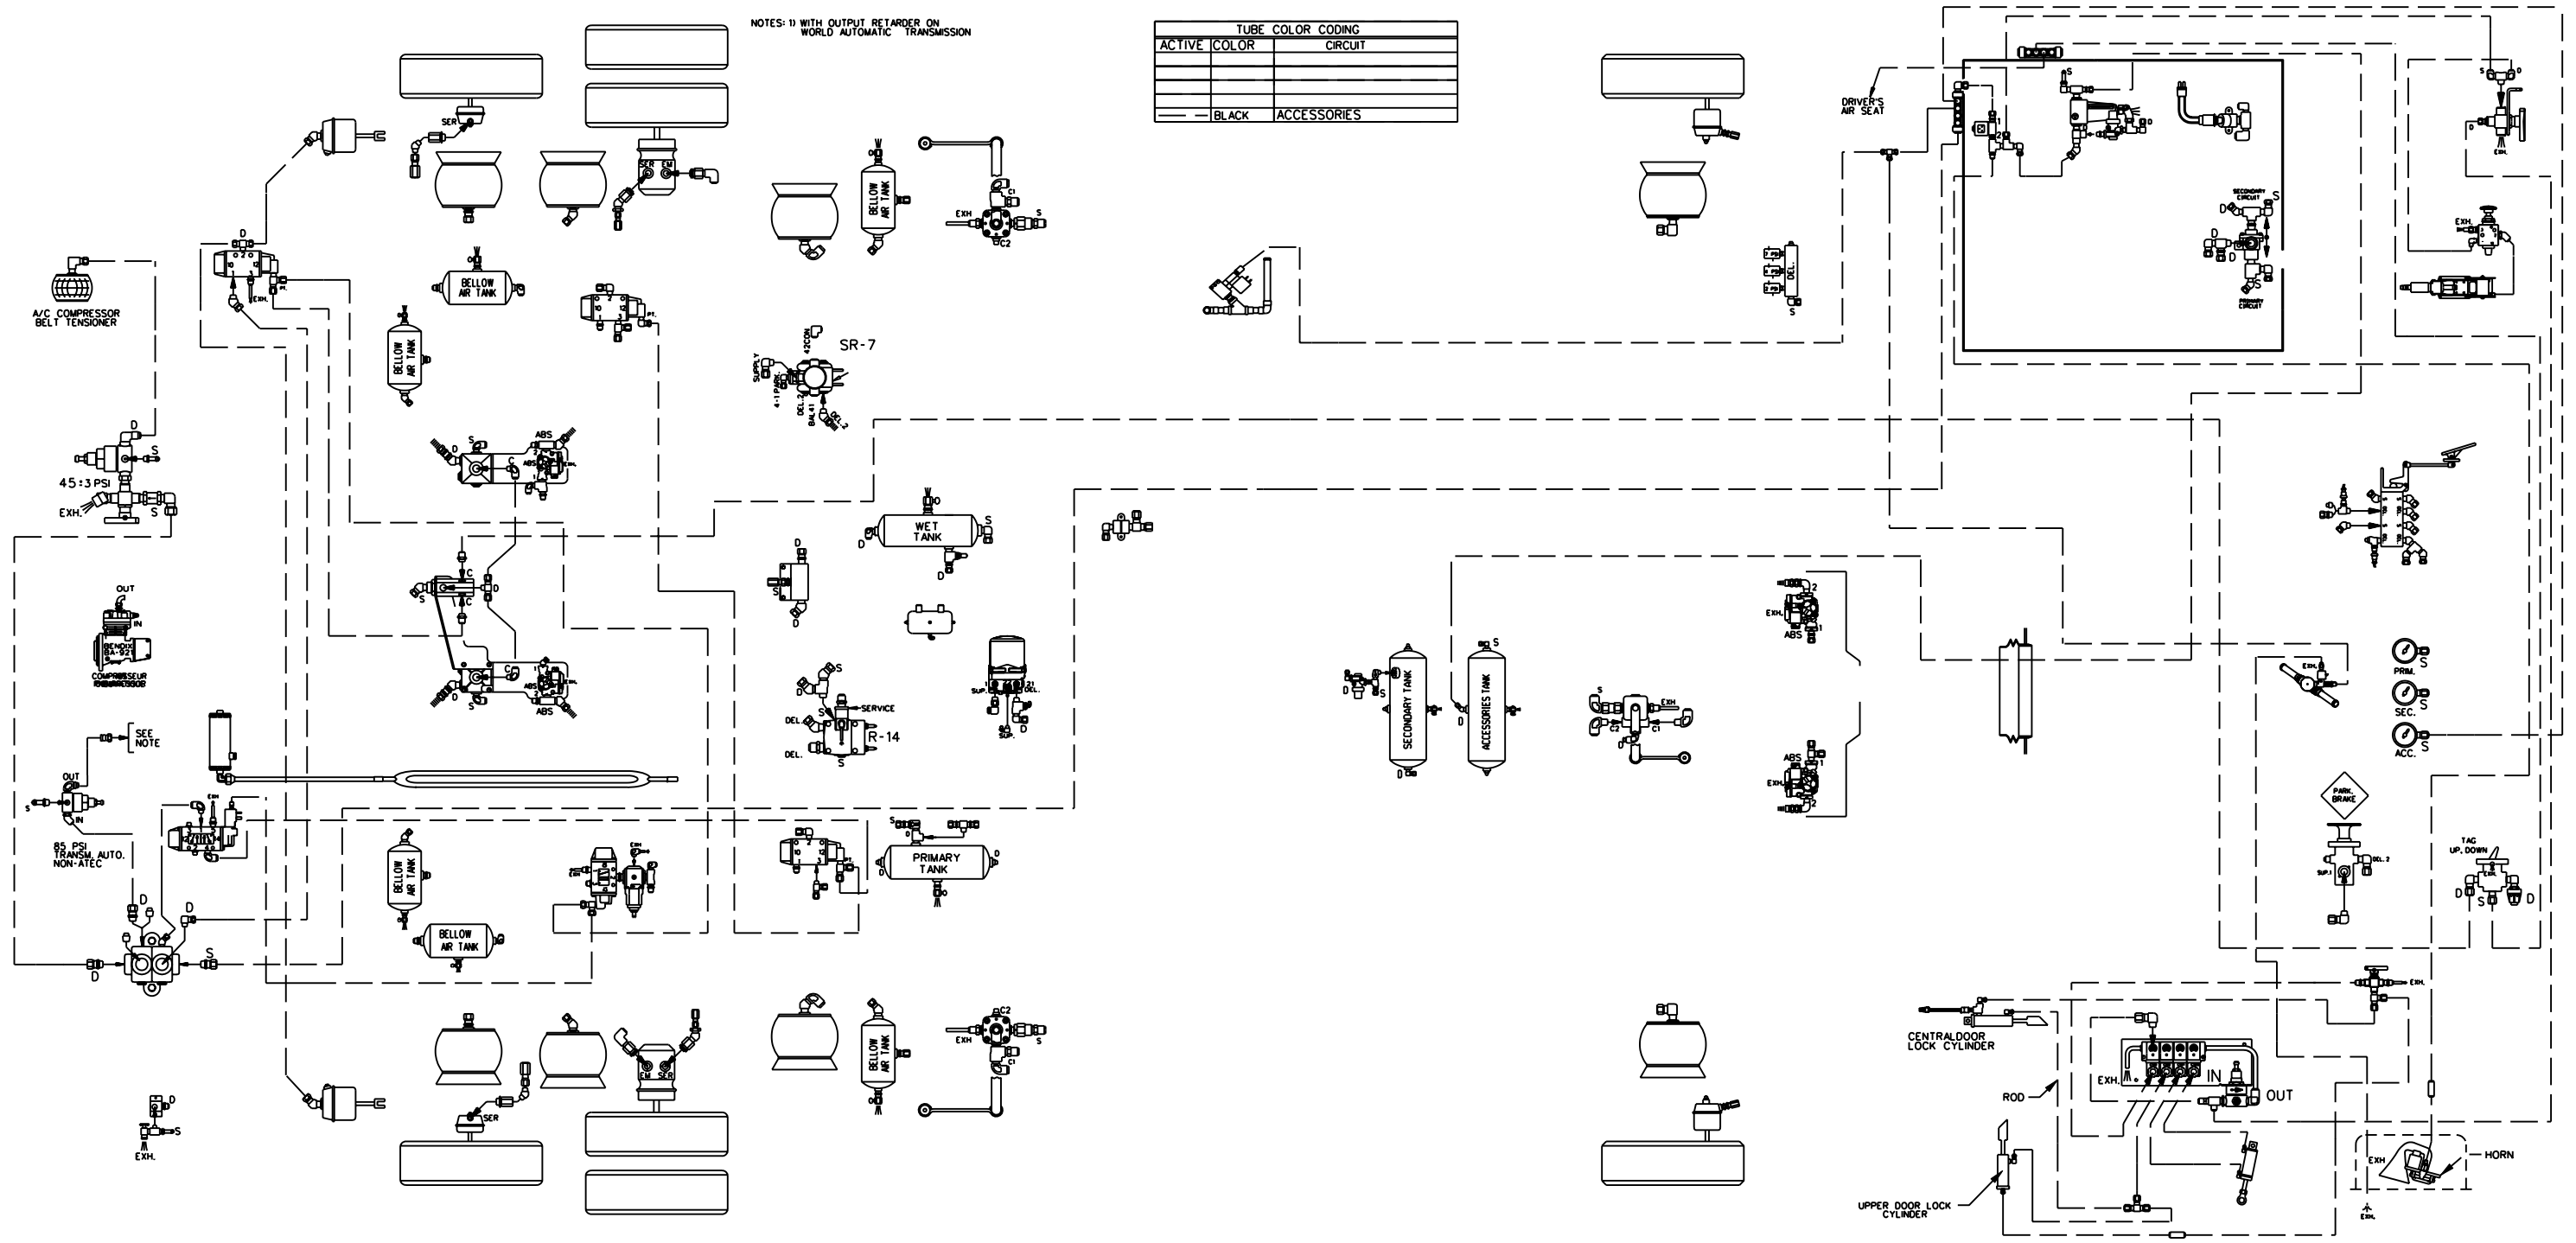

NOTES: 1) WITH OUTPUT RETARDER ON WORLD AUTOMATIC TRANSMISSION

TUBE COLOR CODING		
ACTIVE	COLOR	CIRCUIT
—	BLACK	ACCESSORIES

PREVOST.

DESCRIPTION:

X3-45 COACH WITH FRONT I-BEAM AXLE ACCESSORIES

EFF. W/ VEH : #8-9430

PAGE:

DATE: 2008/04

REV.: G

D140331 P1.2