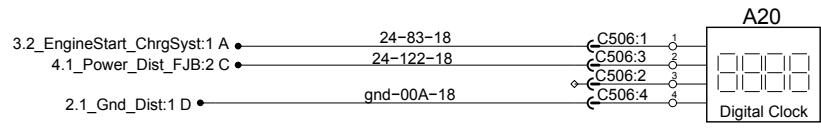

Electronic Destination Sign

Option

**MODIFIED POWER HARNESS FOR A16 DEST. SIGN
PLEASE REFER TO P28.1 SP5**

Digital Clock

Back-up Camera