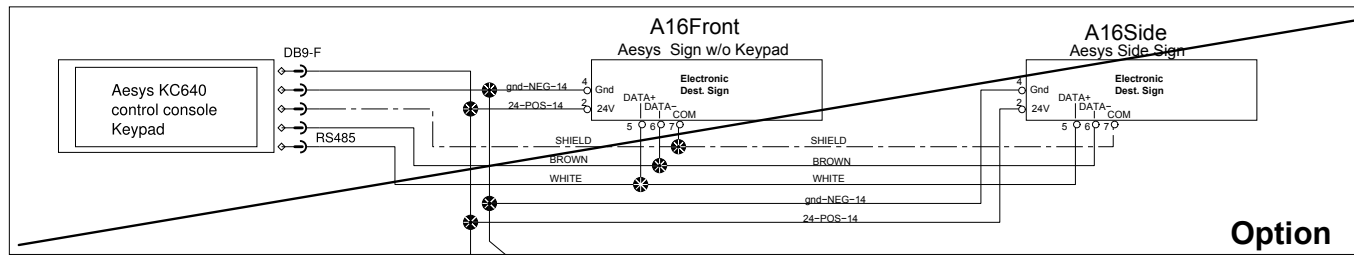

Electronic Destination Sign

Option

**MODIFIED POWER HARNESS FOR A16 DEST. SIGN
PLEASE REFER TO P28.1 SP5**

Digital Clock

Back-up Camera