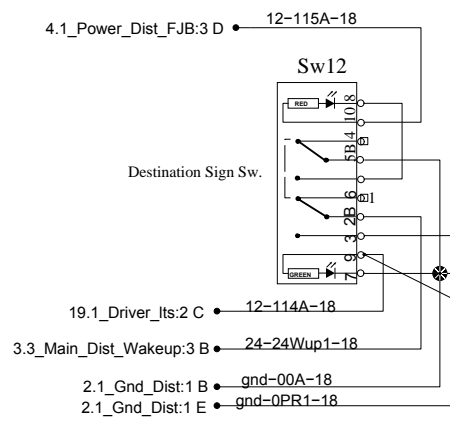

Electronic Destination Sign

Option

**MODIFIED POWER HARNESS FOR A16 DEST. SIGN
PLEASE REFER TO P28.1 SP5**

Digital Clock

Back-up Camera