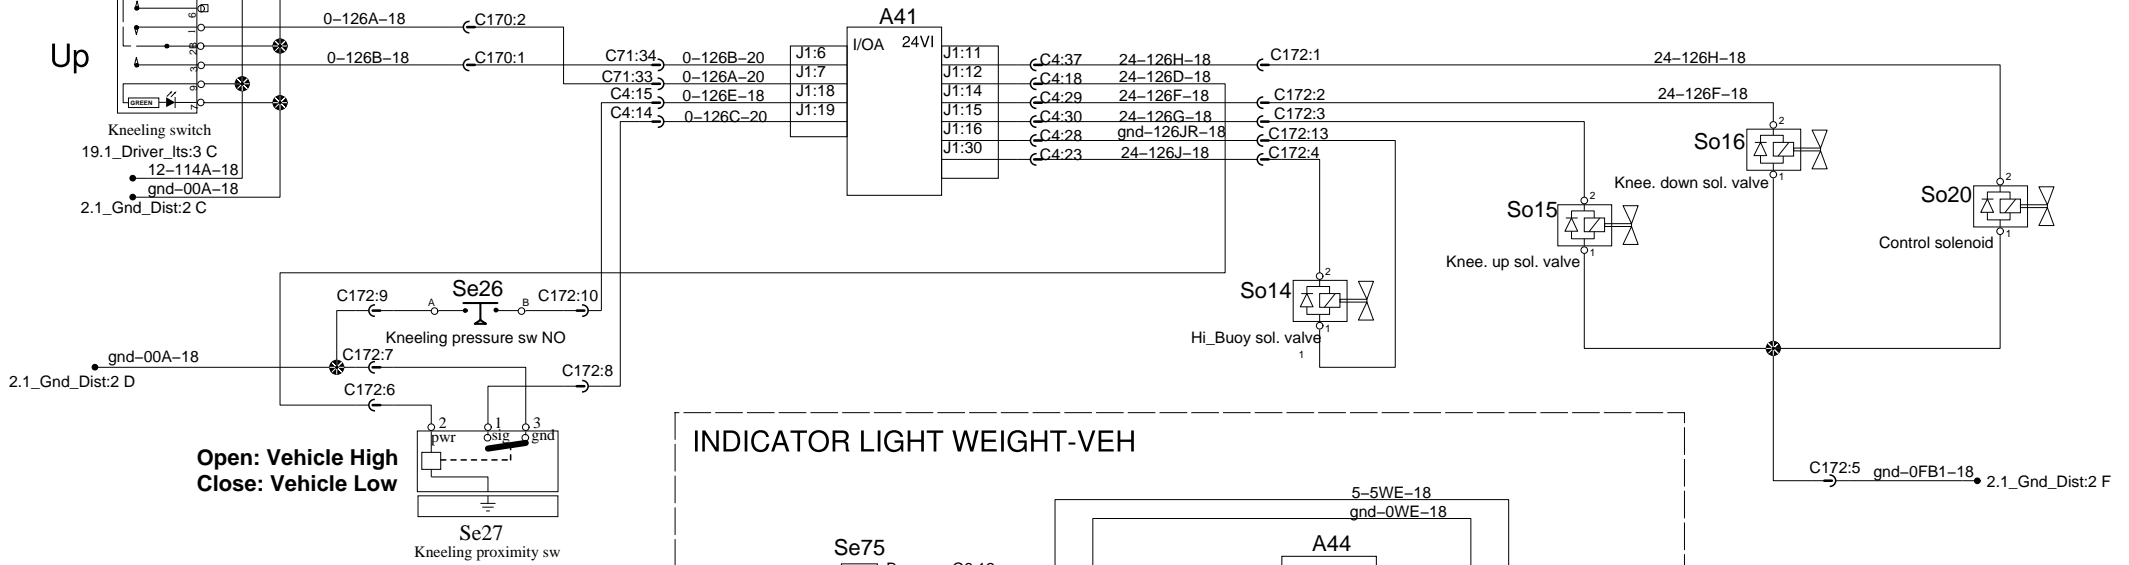

### Kneeling, Tag and Low Buoy control

Open: Vehicle High  
Close: Vehicle Low