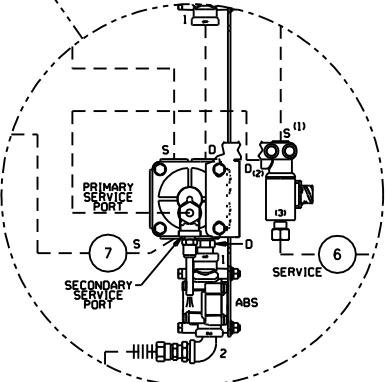

BALLOON	PIPE
*1	3/8" O.D. GREEN
*2	1/2" O.D. GREEN
*3	5/8" O.D. GREEN
*4	1/4" O.D. BLACK
*5	3/8" O.D. BLACK
*6	1/2" O.D. RED
*7	5/8" O.D. RED
*8	3/8" O.D. BLUE

TUBE COLOR CODING		
ACTIVE	COLOR	CIRCUIT
—	GREEN	PRIMARY & SUPPLY
---	BLACK	ACCESSORIES
- - -	RED	SECONDARY

PREVOST

DESCRIPTION:

X3-45 COACH, WITH FRONT BEAM AXLE SUSPENSION
WITH ABS 6, ADVANCED OPTION

EFF. W/ VEH :

#A-9953

DATE:

2010/04

REV.: