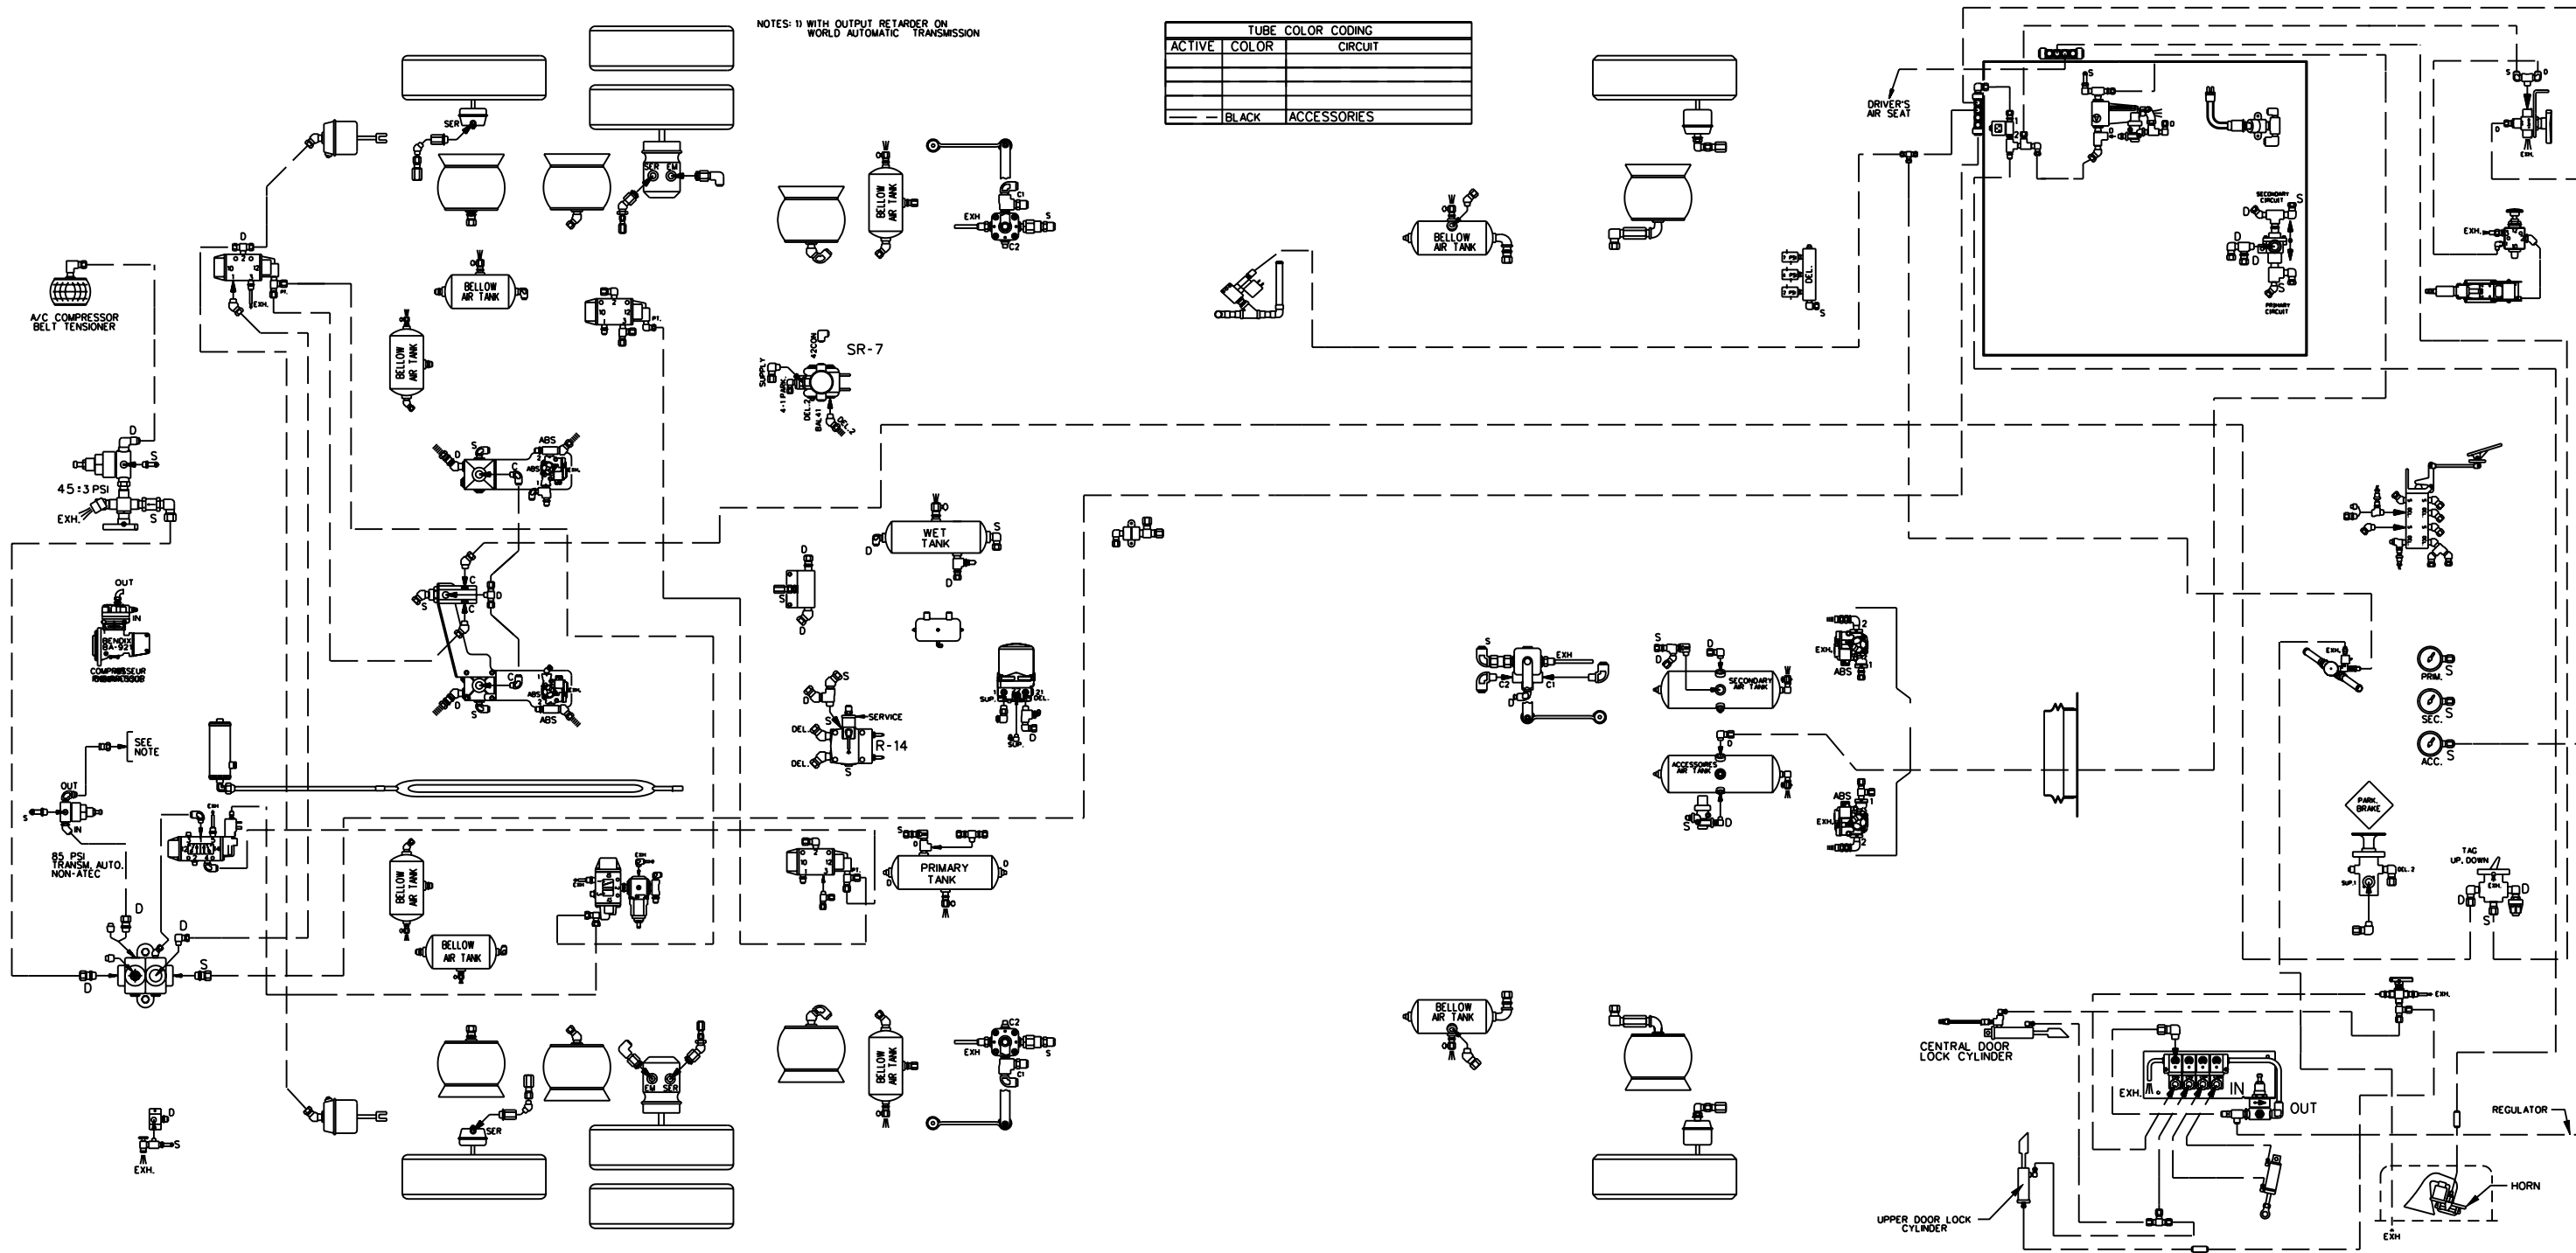

TUBE COLOR CODING		
ACTIVE	COLOR	CIRCUIT
—	BLACK	ACCESSORIES

PREVOST

DESCRIPTION:
X3-45 COACH, WITH INDEPENDENT FRONT SUSPENSION (I.F.S.)
ACCESSORIES

EFF. W/ VEH : #8-9422...
DATE: 2008/03 REV.: F

PAGE:
D140330P1.2