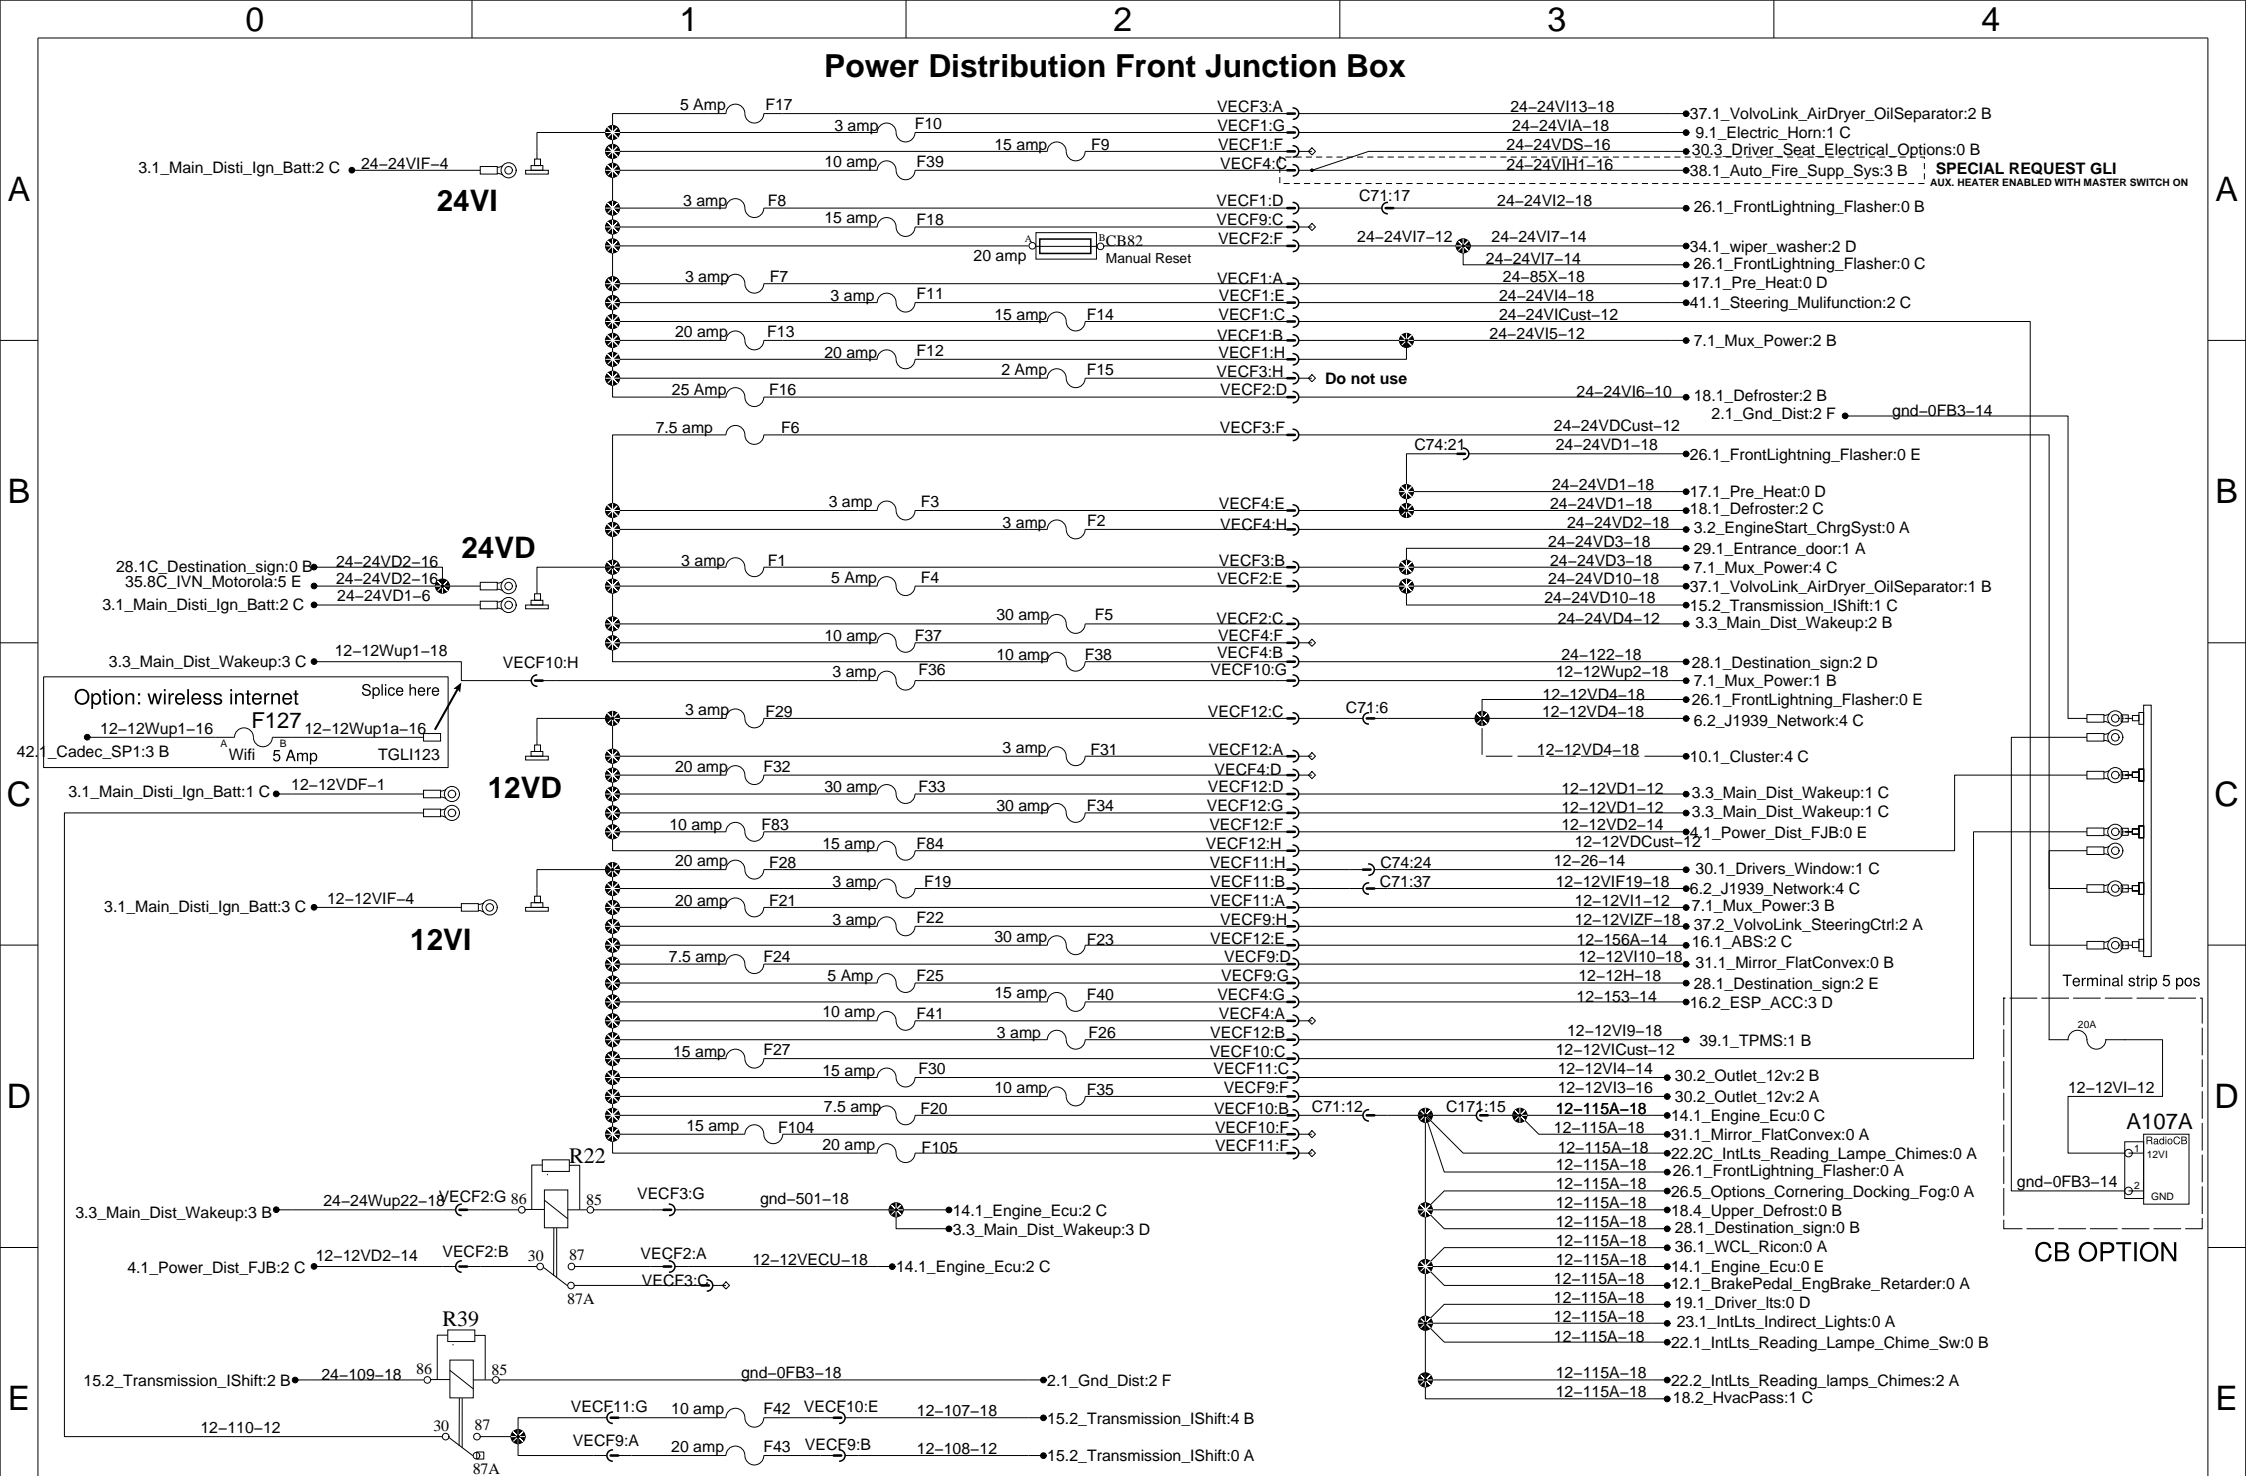

# Power Distribution Front Junction Box

**SPECIAL REQUEST GLI**  
AUX. HEATER ENABLED WITH MASTER SWITCH ON