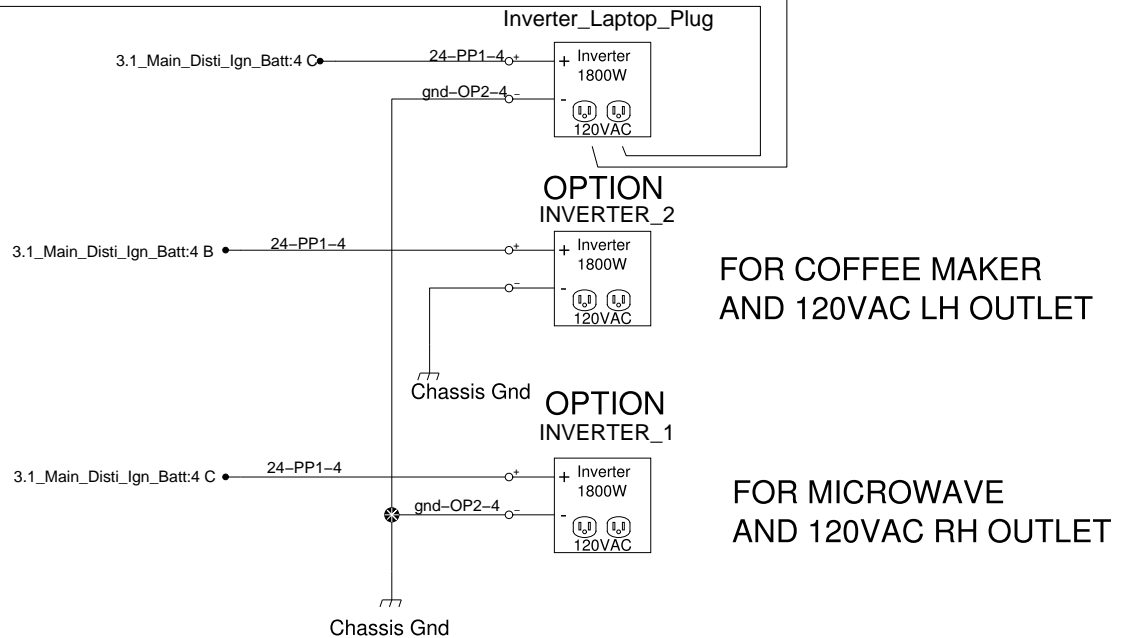

GALLEY AND 120VAC OUTLET

P21De plus pour 55 PASS

P20 de plus pour 55 Pass

FOR COFFEE MAKER
AND 120VAC LH OUTLET

FOR MICROWAVE
AND 120VAC RH OUTLET

24VDC
REFRIGERATOR
OPTION