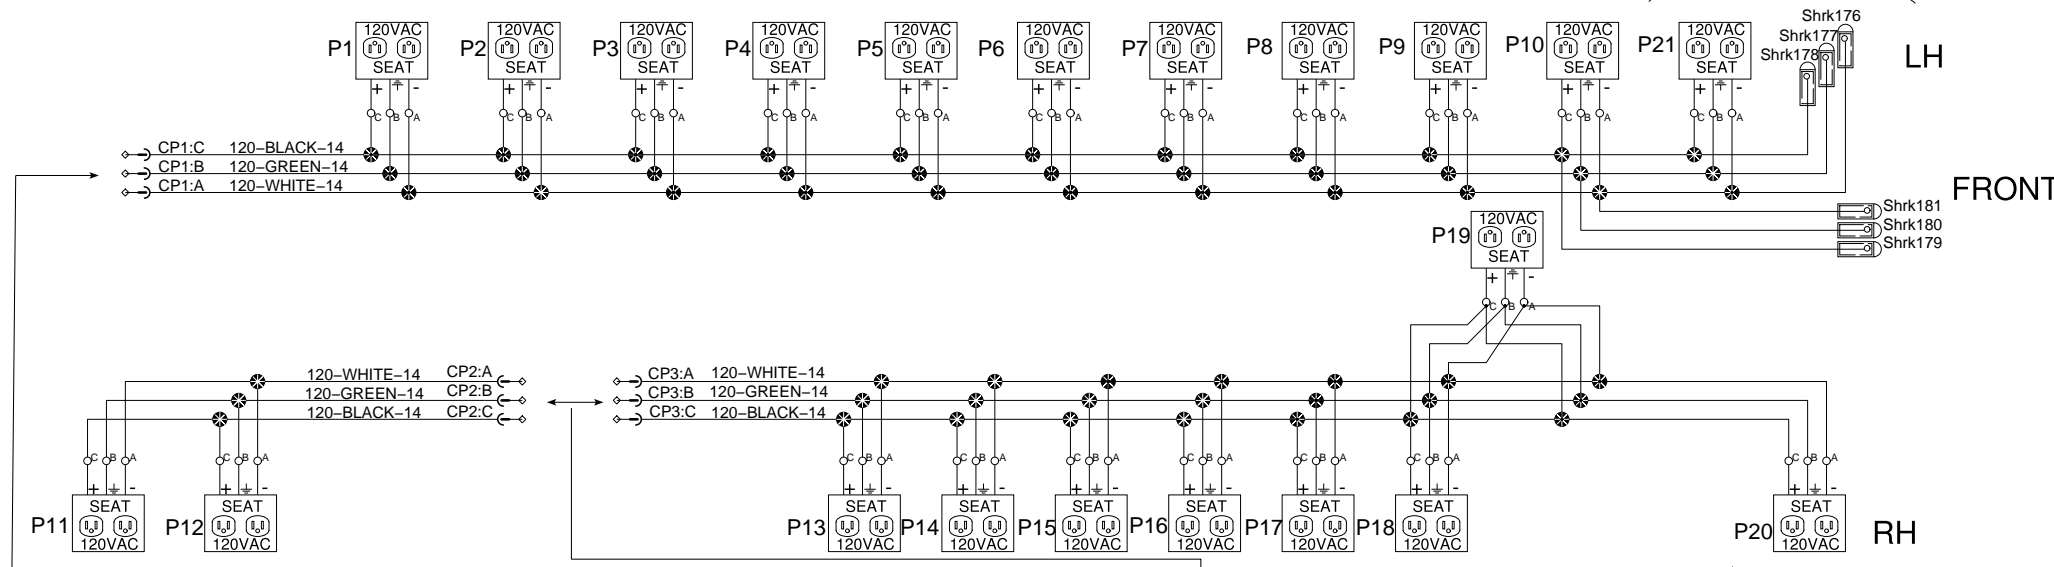

GALLEY AND 120VAC OUTLET

P21De plus pour 55 PASS

P20 de plus pour 55 Pass

FOR COFFEE MAKER
AND 120VAC LH OUTLET

FOR MICROWAVE
AND 120VAC RH OUTLET

24VDC
REFRIGERATOR
OPTION