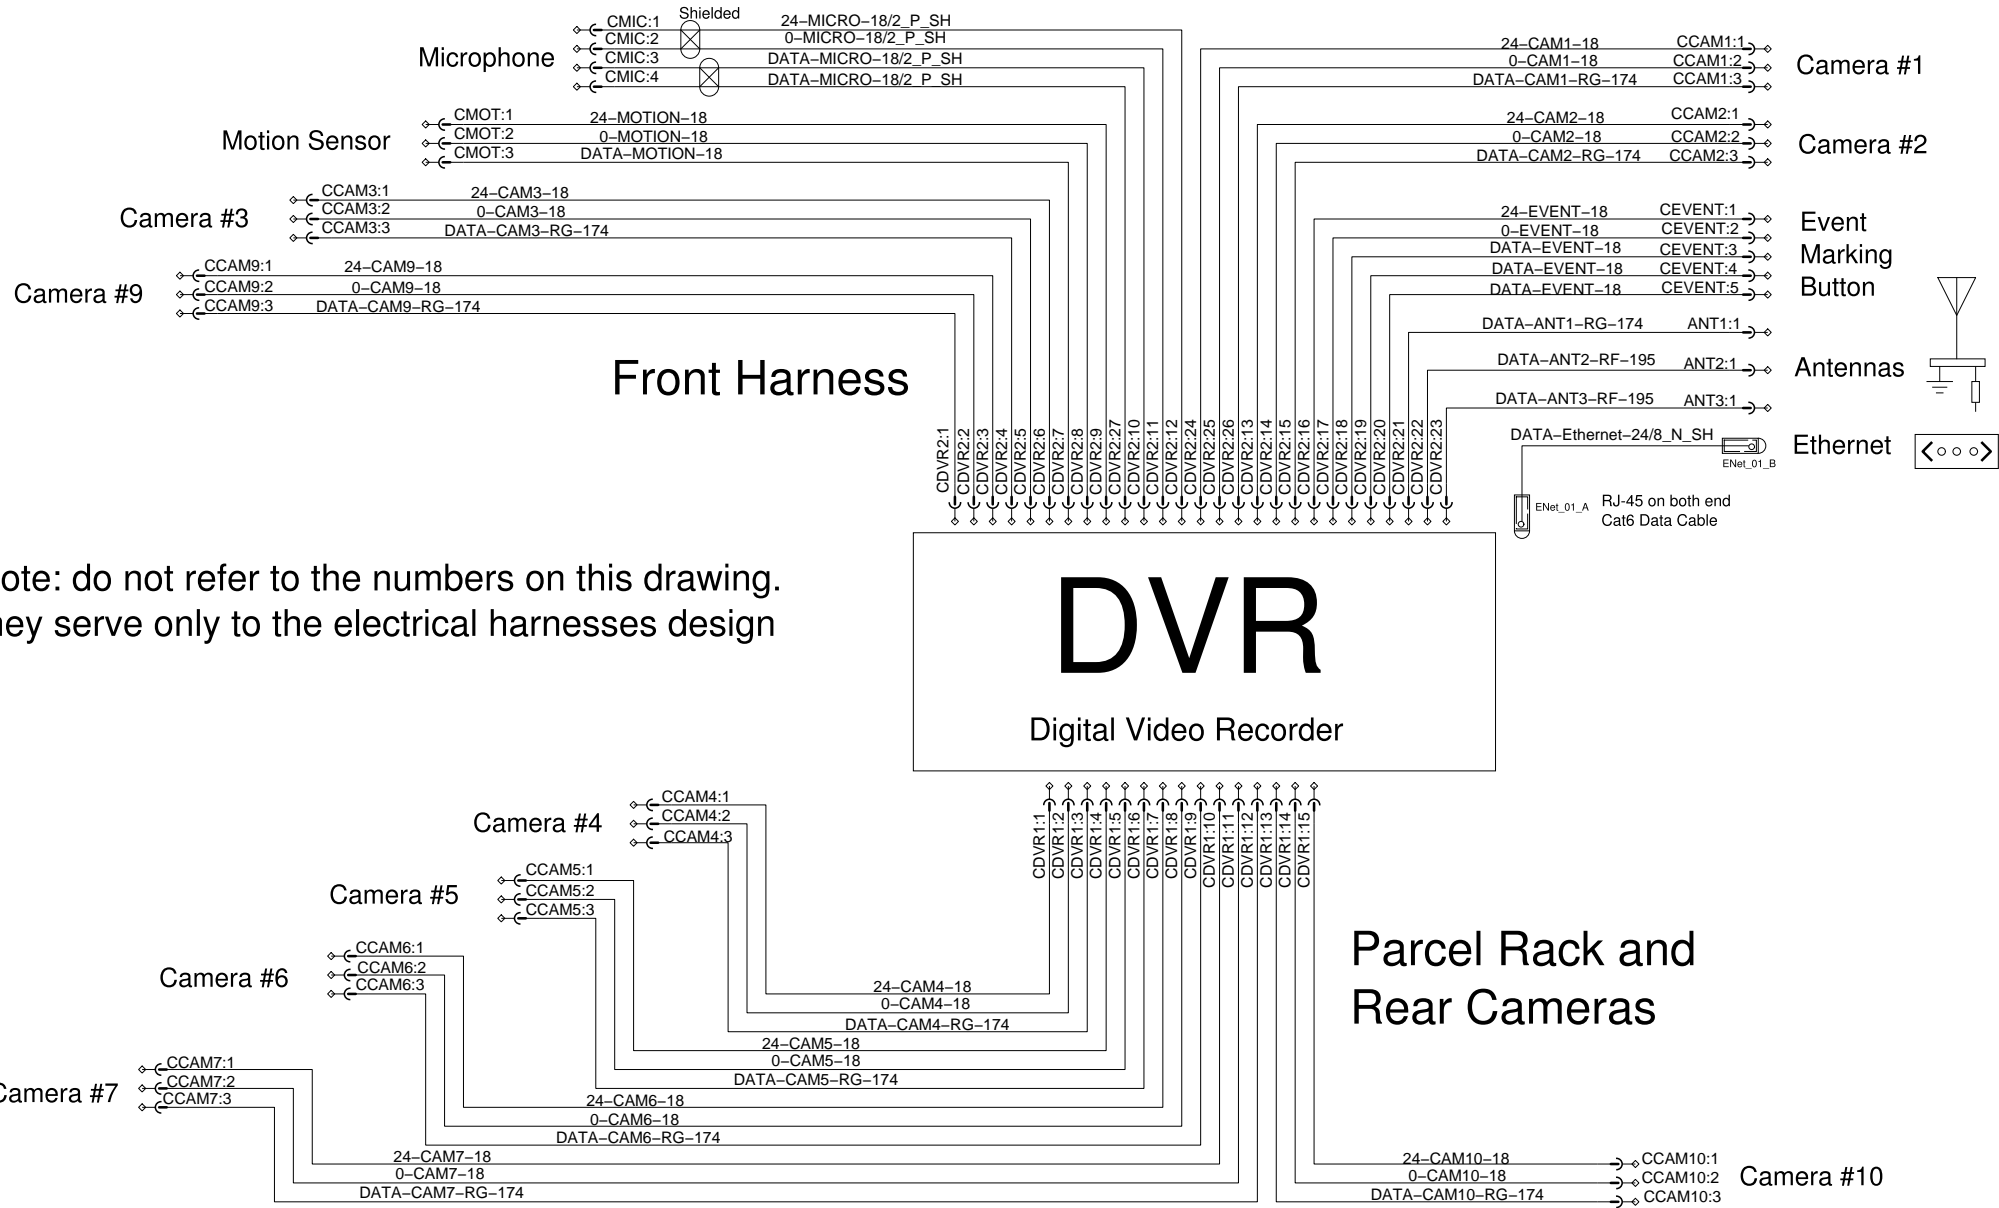

# CAMERA READY OPTION

Note: do not refer to the numbers on this drawing. they serve only to the electrical harnesses design

**DVR**  
Digital Video Recorder

Parcel Rack and Rear Cameras