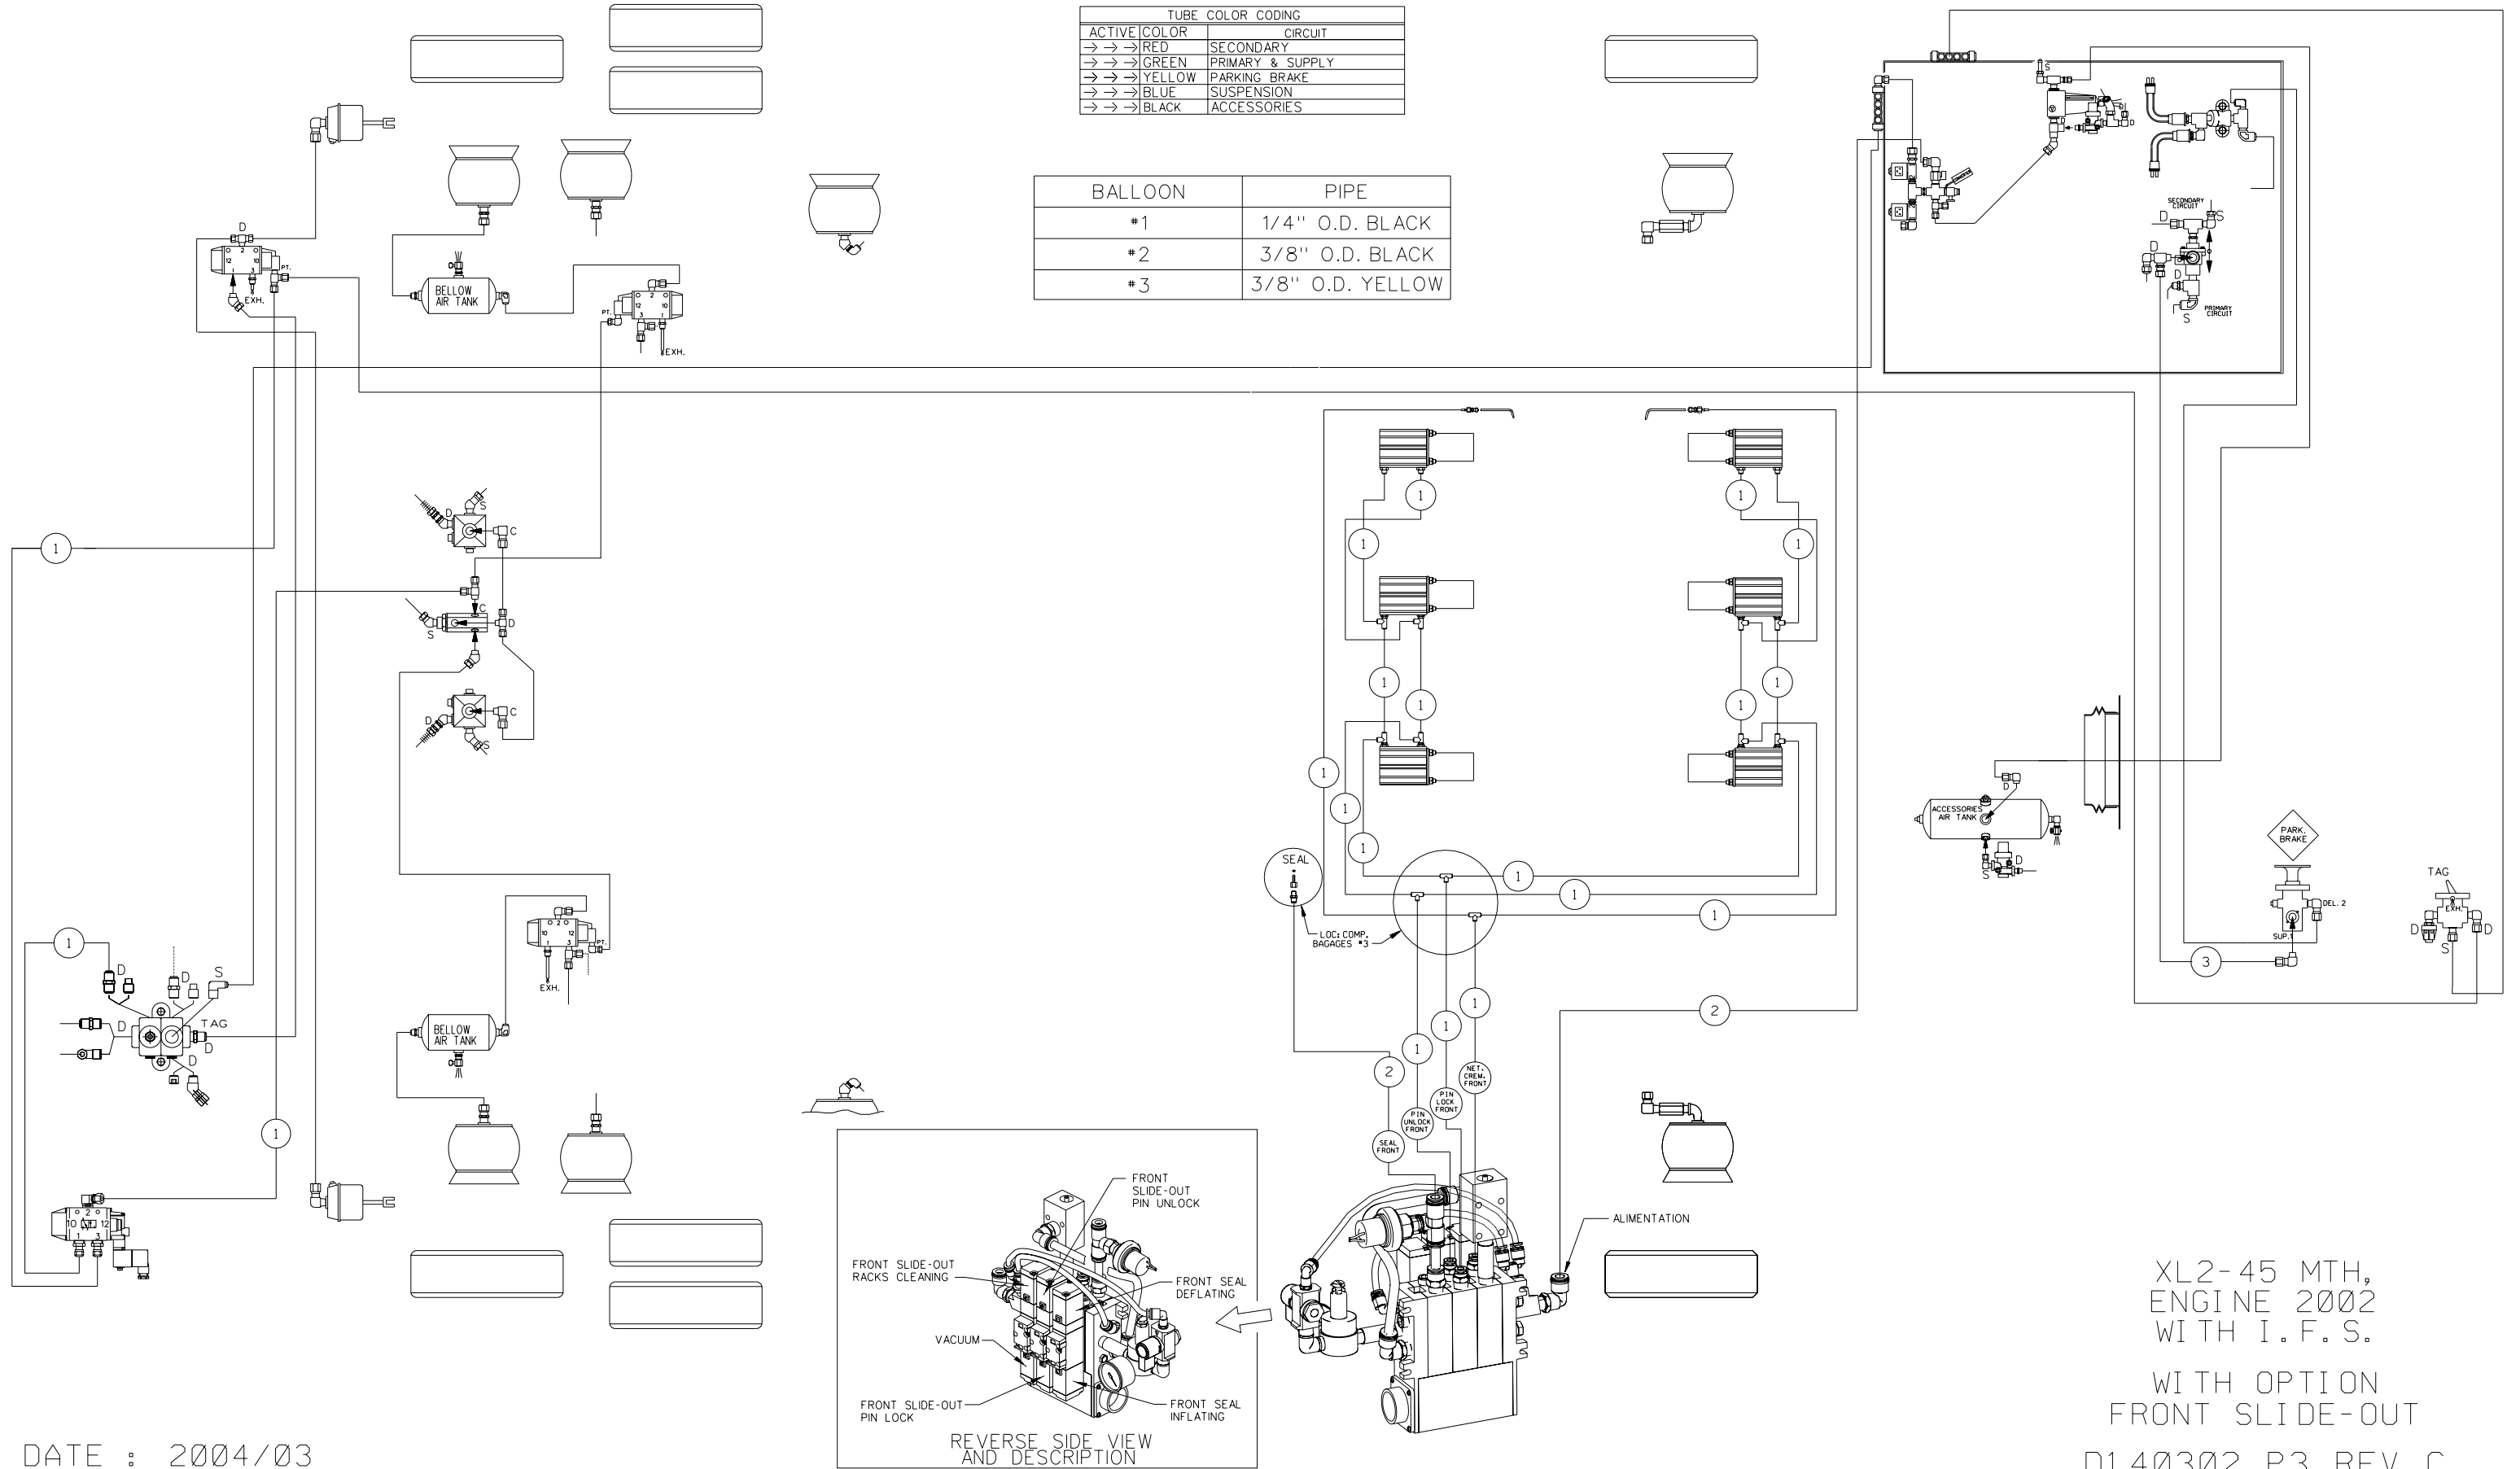

TUBE COLOR CODING		
ACTIVE	COLOR	CIRCUIT
→ →	RED	SECONDARY
→ →	GREEN	PRIMARY & SUPPLY
→ →	YELLOW	PARKING BRAKE
→ →	BLUE	SUSPENSION
→ →	BLACK	ACCESSORIES

BALLOON	PIPE
#1	1/4" O.D. BLACK
#2	3/8" O.D. BLACK
#3	3/8" O.D. YELLOW

XL2-45 MTH,  
ENGINE 2002  
WITH I. F. S.  
WITH OPTION  
FRONT SLIDE-OUT  
D1 40302 P3 REV. C