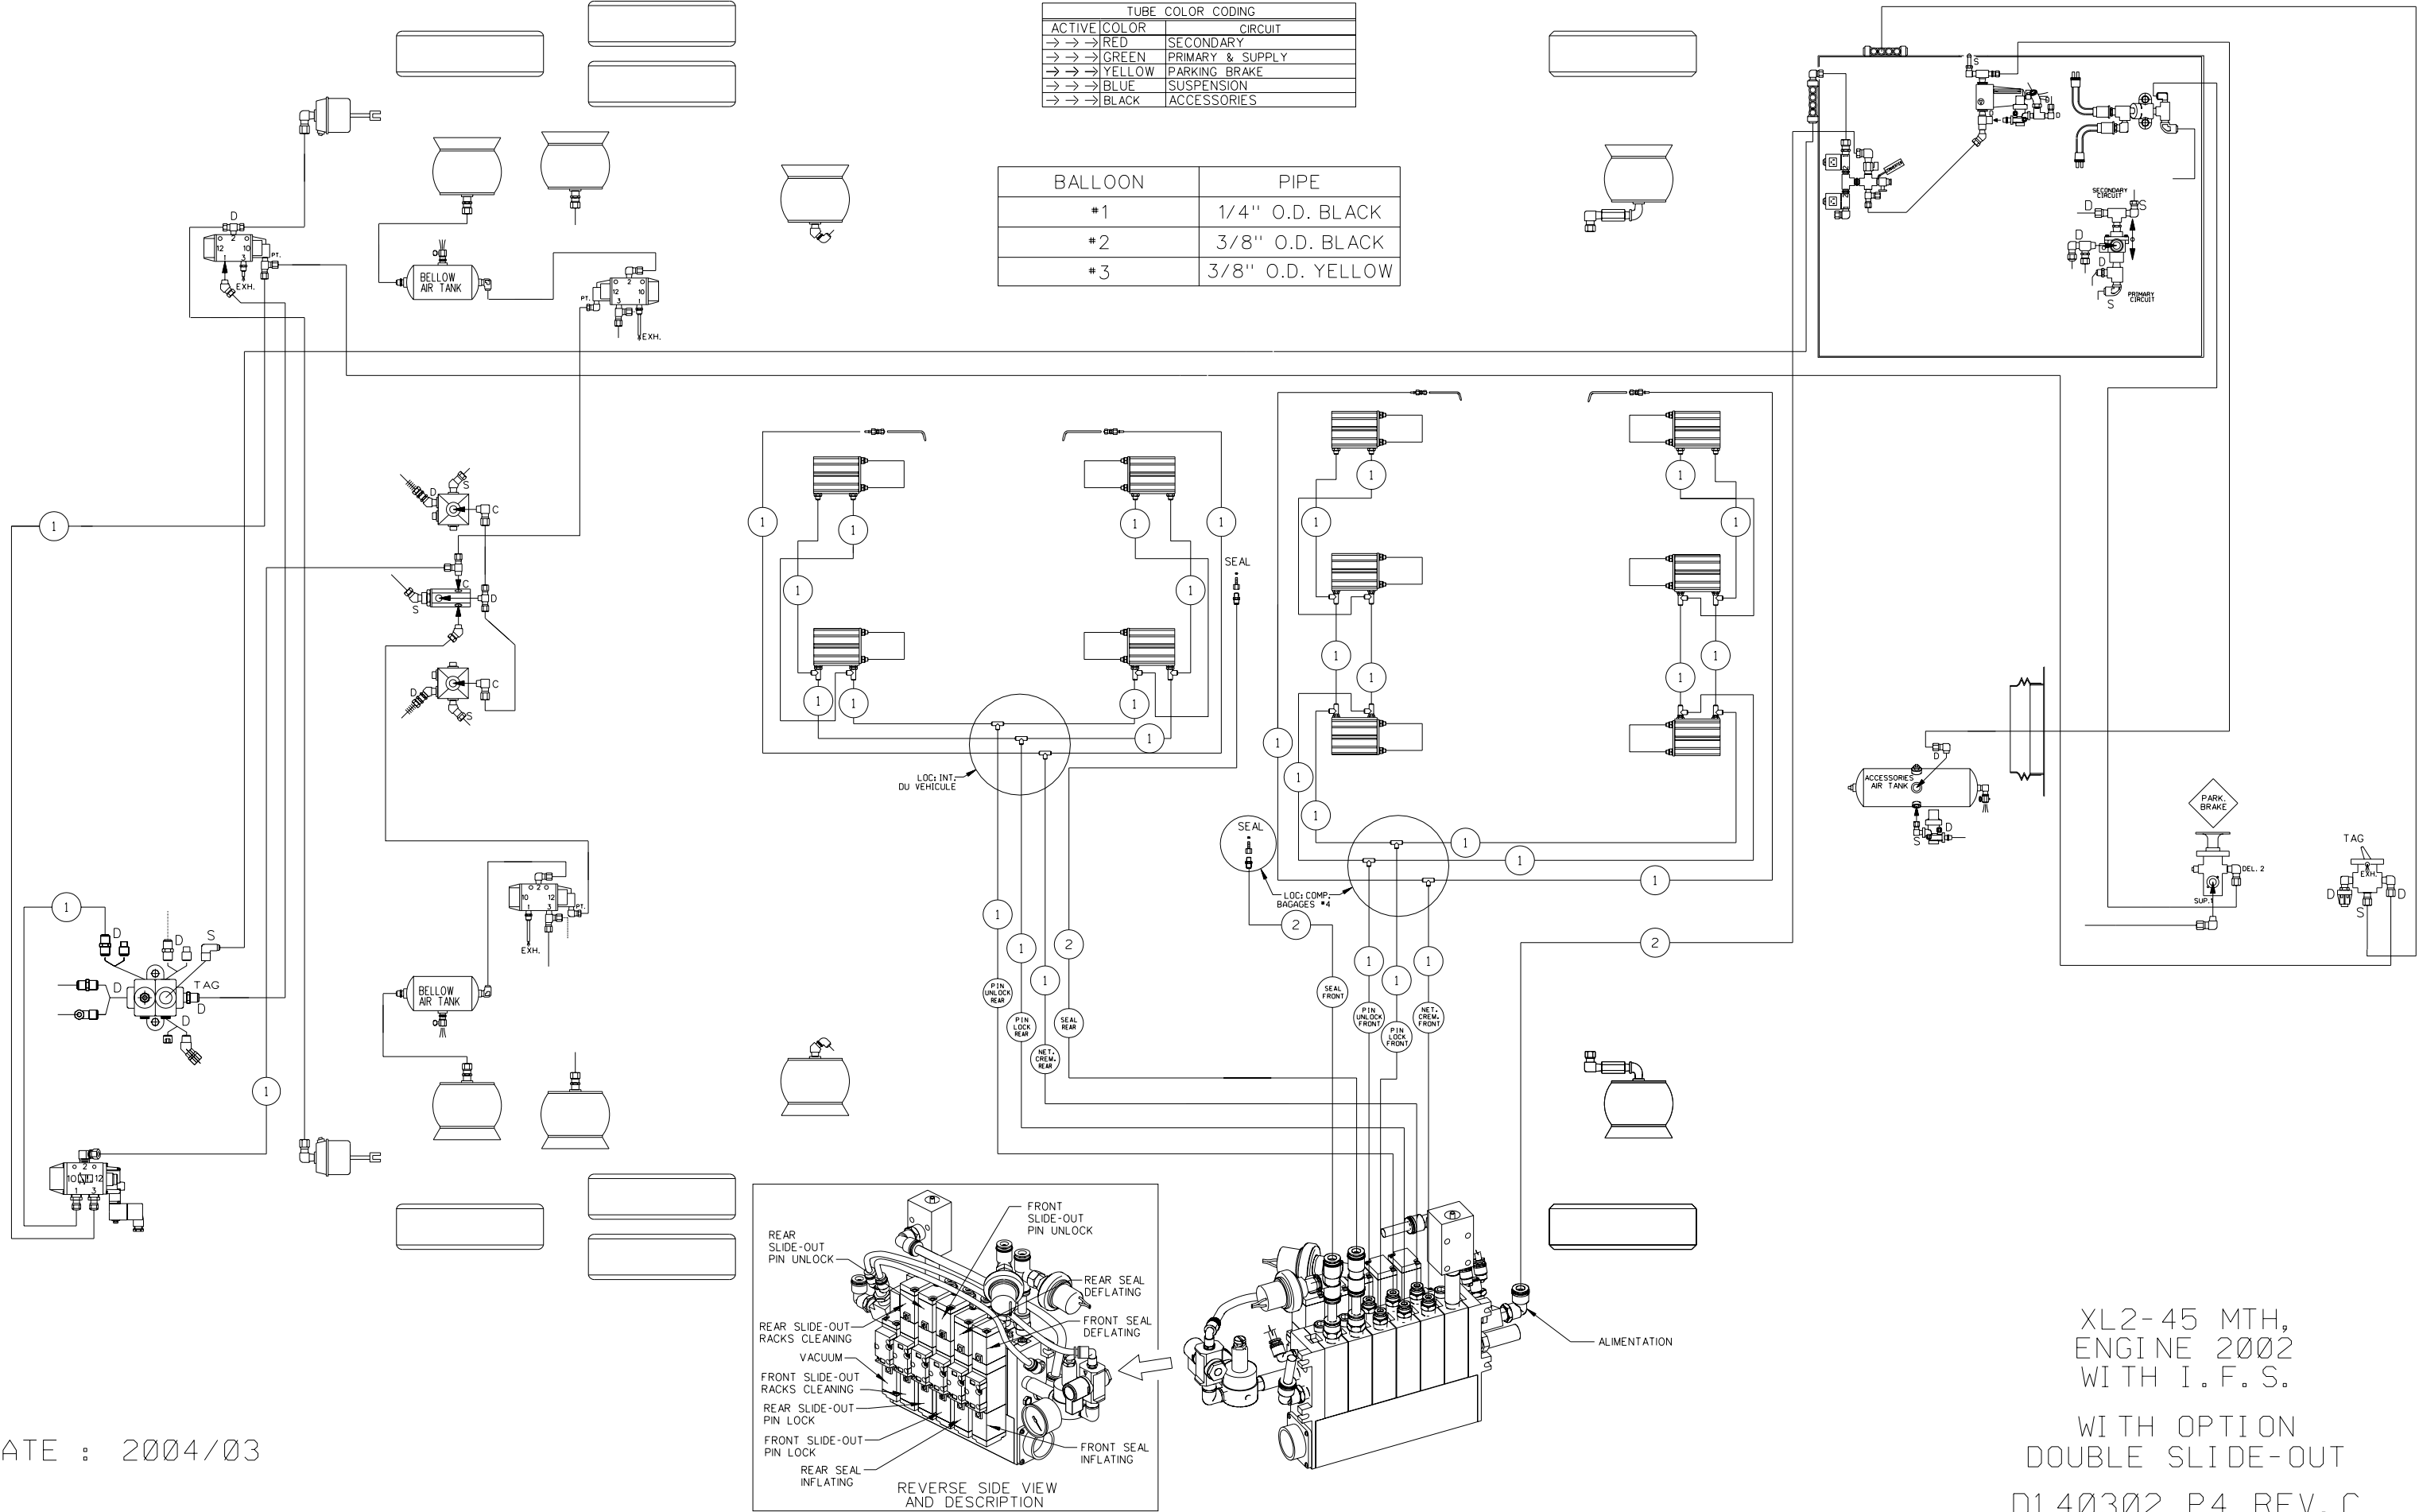

TUBE COLOR CODING	
ACTIVE COLOR	CIRCUIT
→ → → RED	SECONDARY
→ → → GREEN	PRIMARY & SUPPLY
→ → → YELLOW	PARKING BRAKE
→ → → BLUE	SUSPENSION
→ → → BLACK	ACCESSORIES

BALLOON	PIPE
#1	1/4" O.D. BLACK
#2	3/8" O.D. BLACK
#3	3/8" O.D. YELLOW

DATE : 2004/03

XL2-45 MTH,
ENGINE 2002
WITH I. F. S.

WITH OPTION
DOUBLE SLIDE-OUT
D1 40302 P4 REV. C