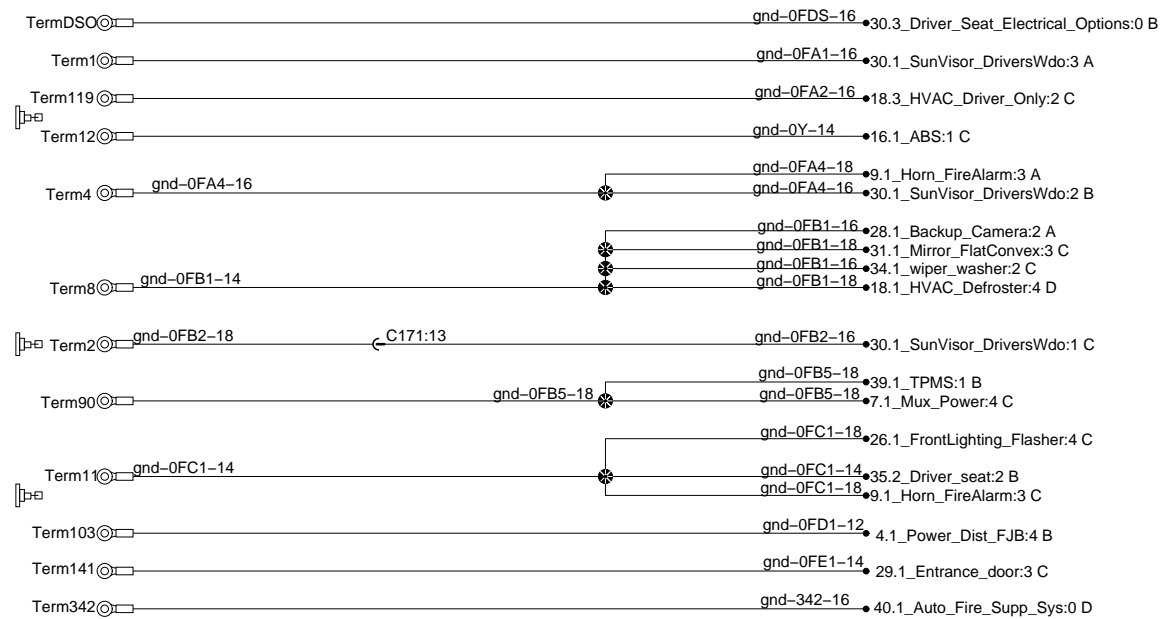

Ground Distribution

Electronic gnd to Dash harness

Front Top gnd stud

RH Console gnd stud

Evaporator cmpt gnd stud

Condensor cmpt gnd stud

Engine cmpt electronic gnd

RJB gnd stud

Eng. cmpt gnd stud

FJB gnd stud

SLIDE OUT chassis gnd