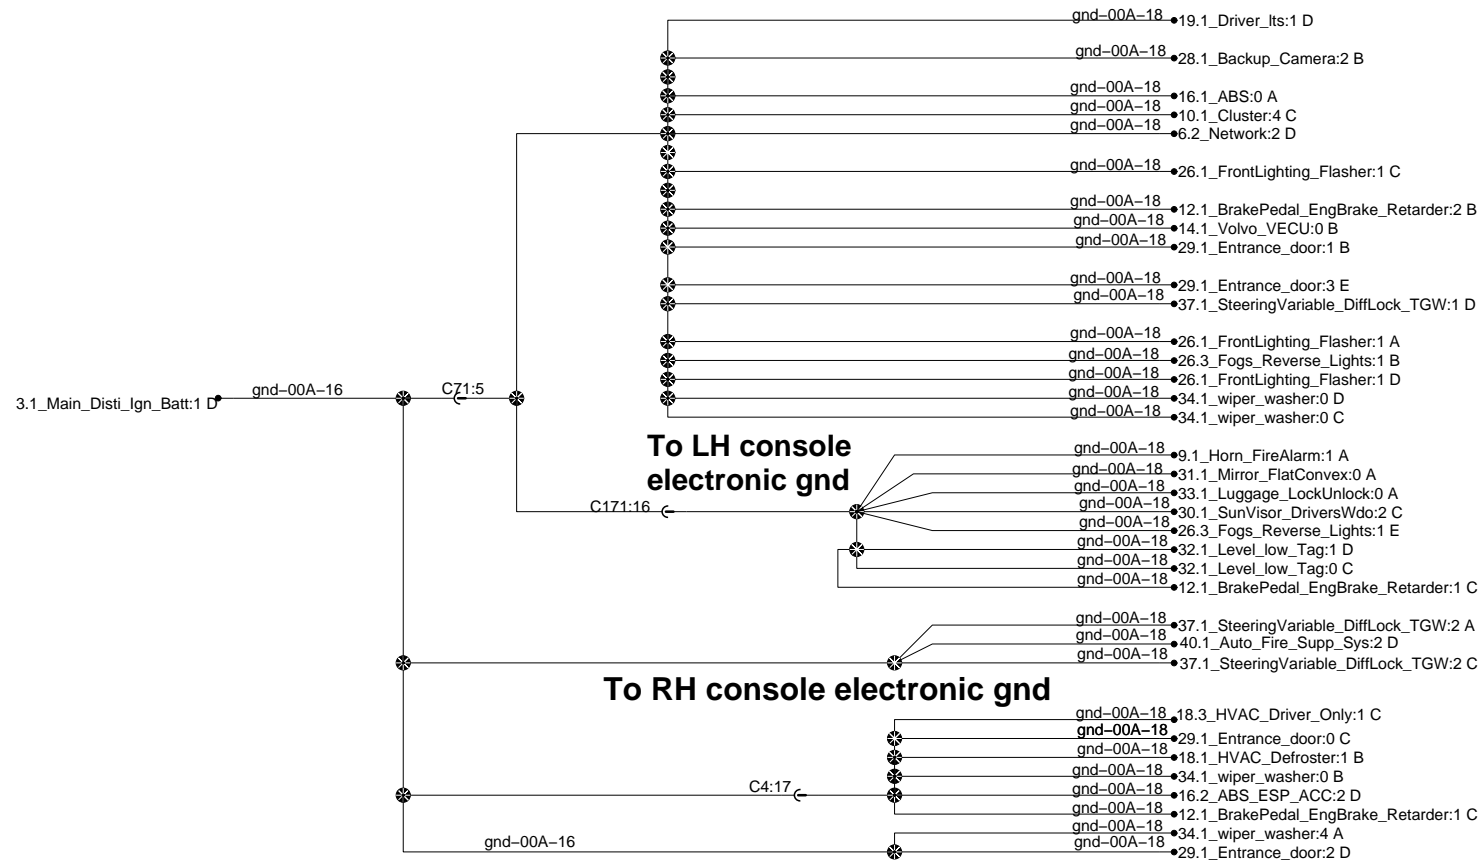

Ground Distribution

Electronic gnd to Dash harness

Front Top gnd stud

RH Console gnd stud

Evaporator cmpt gnd stud

Condensor cmpt gnd stud

Engine cmpt electronic gnd

RJB gnd stud

Eng. cmpt gnd stud

FJB gnd stud

SLIDE OUT chassis gnd