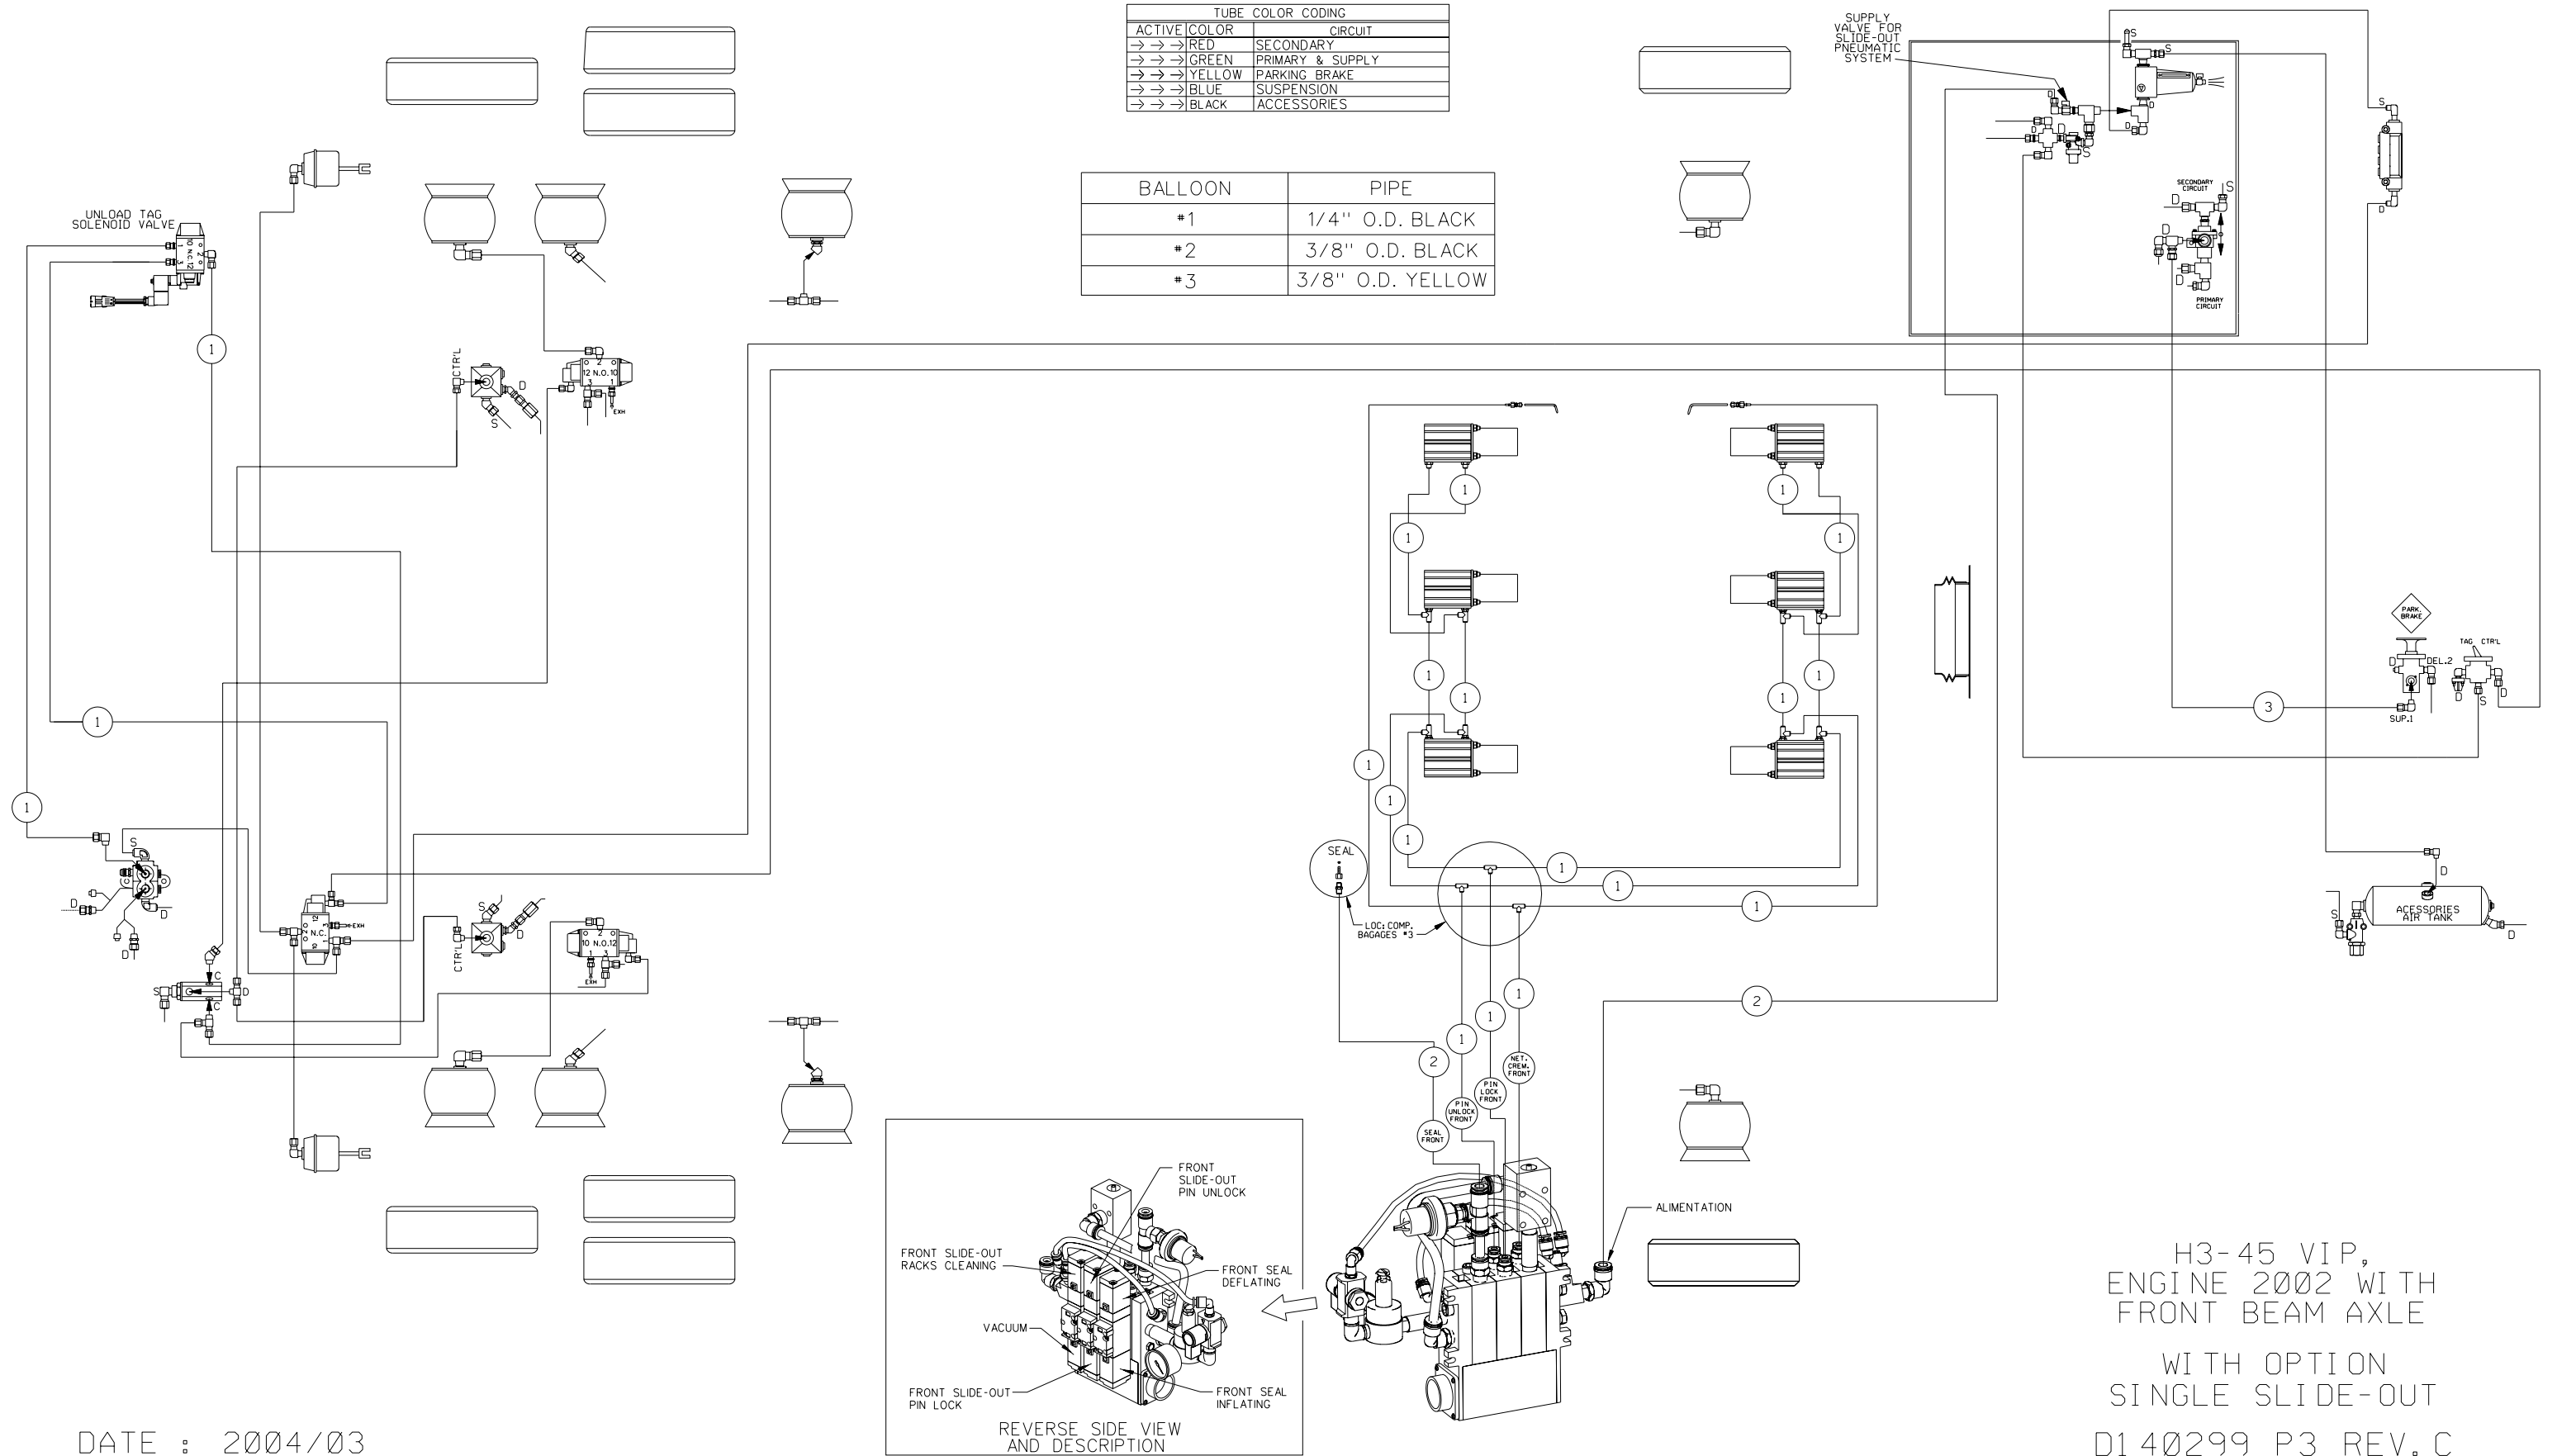

TUBE COLOR CODING		
ACTIVE	COLOR	CIRCUIT
→ →	RED	SECONDARY
→ →	GREEN	PRIMARY & SUPPLY
→ →	YELLOW	PARKING BRAKE
→ →	BLUE	SUSPENSION
→ →	BLACK	ACCESSORIES

BALLOON	PIPE
#1	1/4" O.D. BLACK
#2	3/8" O.D. BLACK
#3	3/8" O.D. YELLOW

DATE : 2004/03

H3-45 VIP,
ENGINE 2002 WITH
FRONT BEAM AXLE

WITH OPTION
SINGLE SLIDE-OUT
D1 40299 P3 REV. C