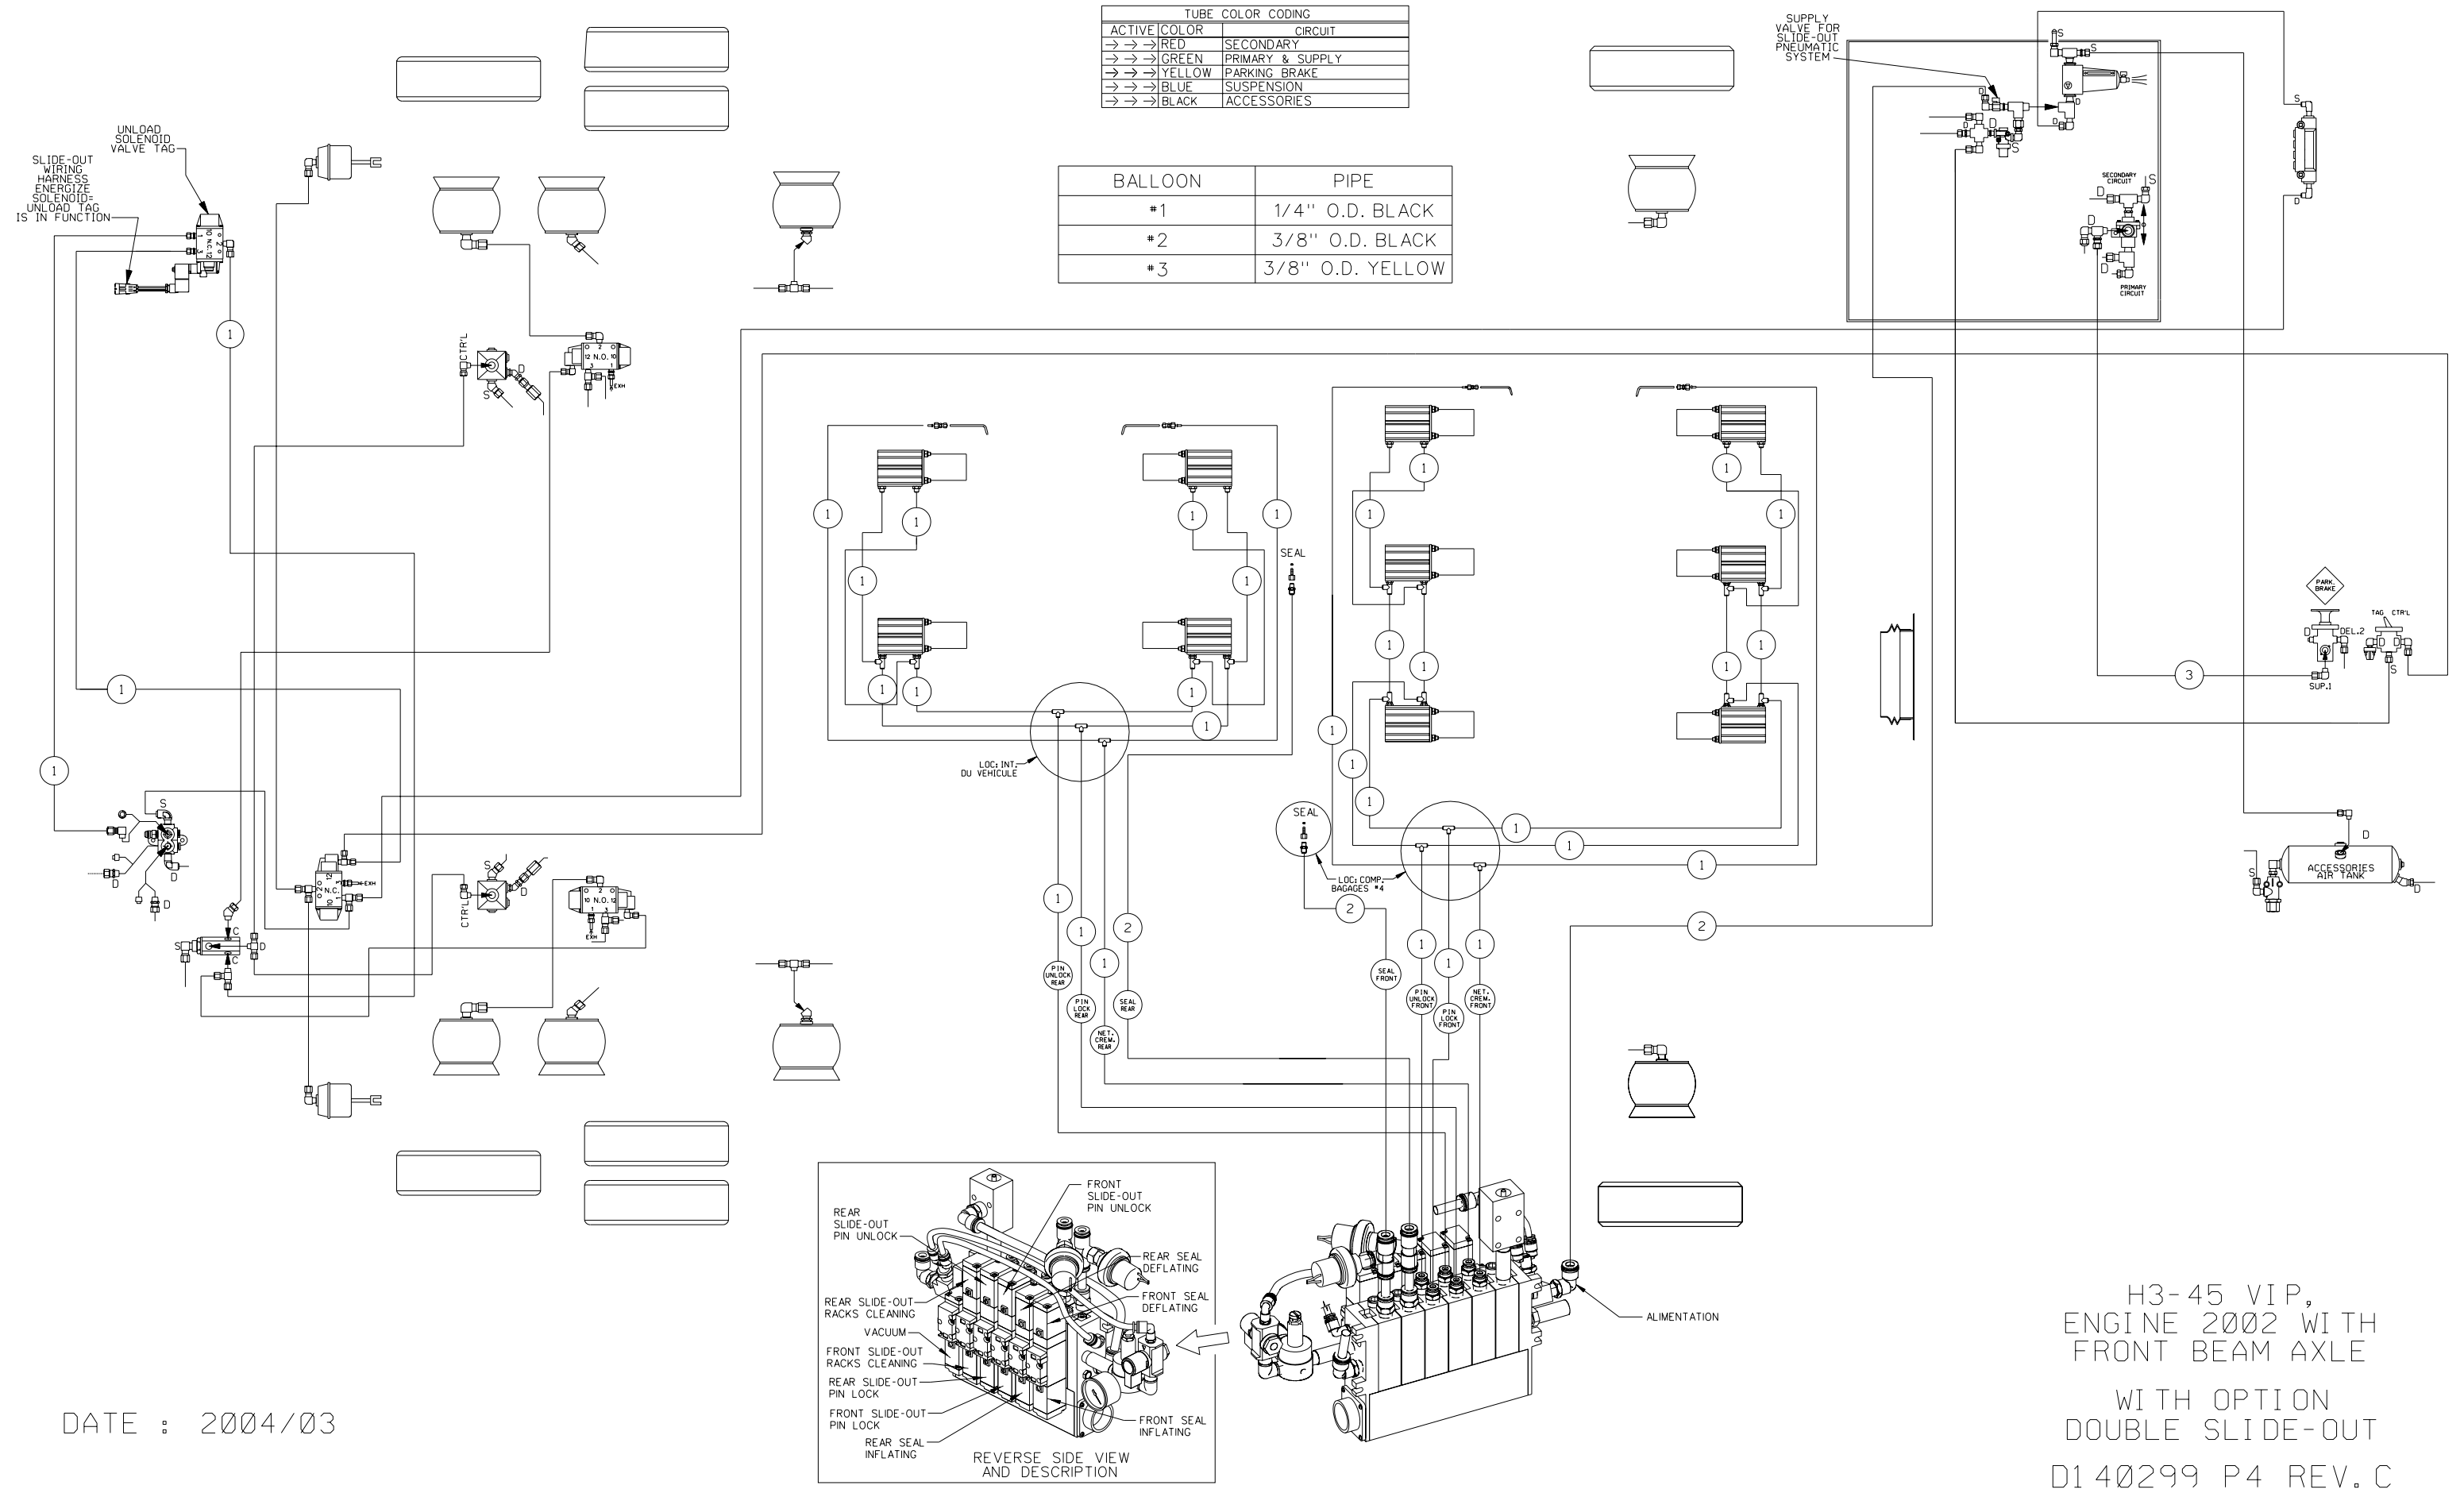

| TUBE COLOR CODING | |
|-------------------|------------------|
| ACTIVE COLOR | CIRCUIT |
| → → → RED | SECONDARY |
| → → → GREEN | PRIMARY & SUPPLY |
| → → → YELLOW | PARKING BRAKE |
| → → → BLUE | SUSPENSION |
| → → → BLACK | ACCESSORIES |

| BALLOON | PIPE |
|---------|------------------|
| #1 | 1/4" O.D. BLACK |
| #2 | 3/8" O.D. BLACK |
| #3 | 3/8" O.D. YELLOW |

DATE : 2004/03

H3-45 VIP,
ENGINE 2002 WITH
FRONT BEAM AXLE

WITH OPTION
DOUBLE SLIDE-OUT
D140299 P4 REV.C