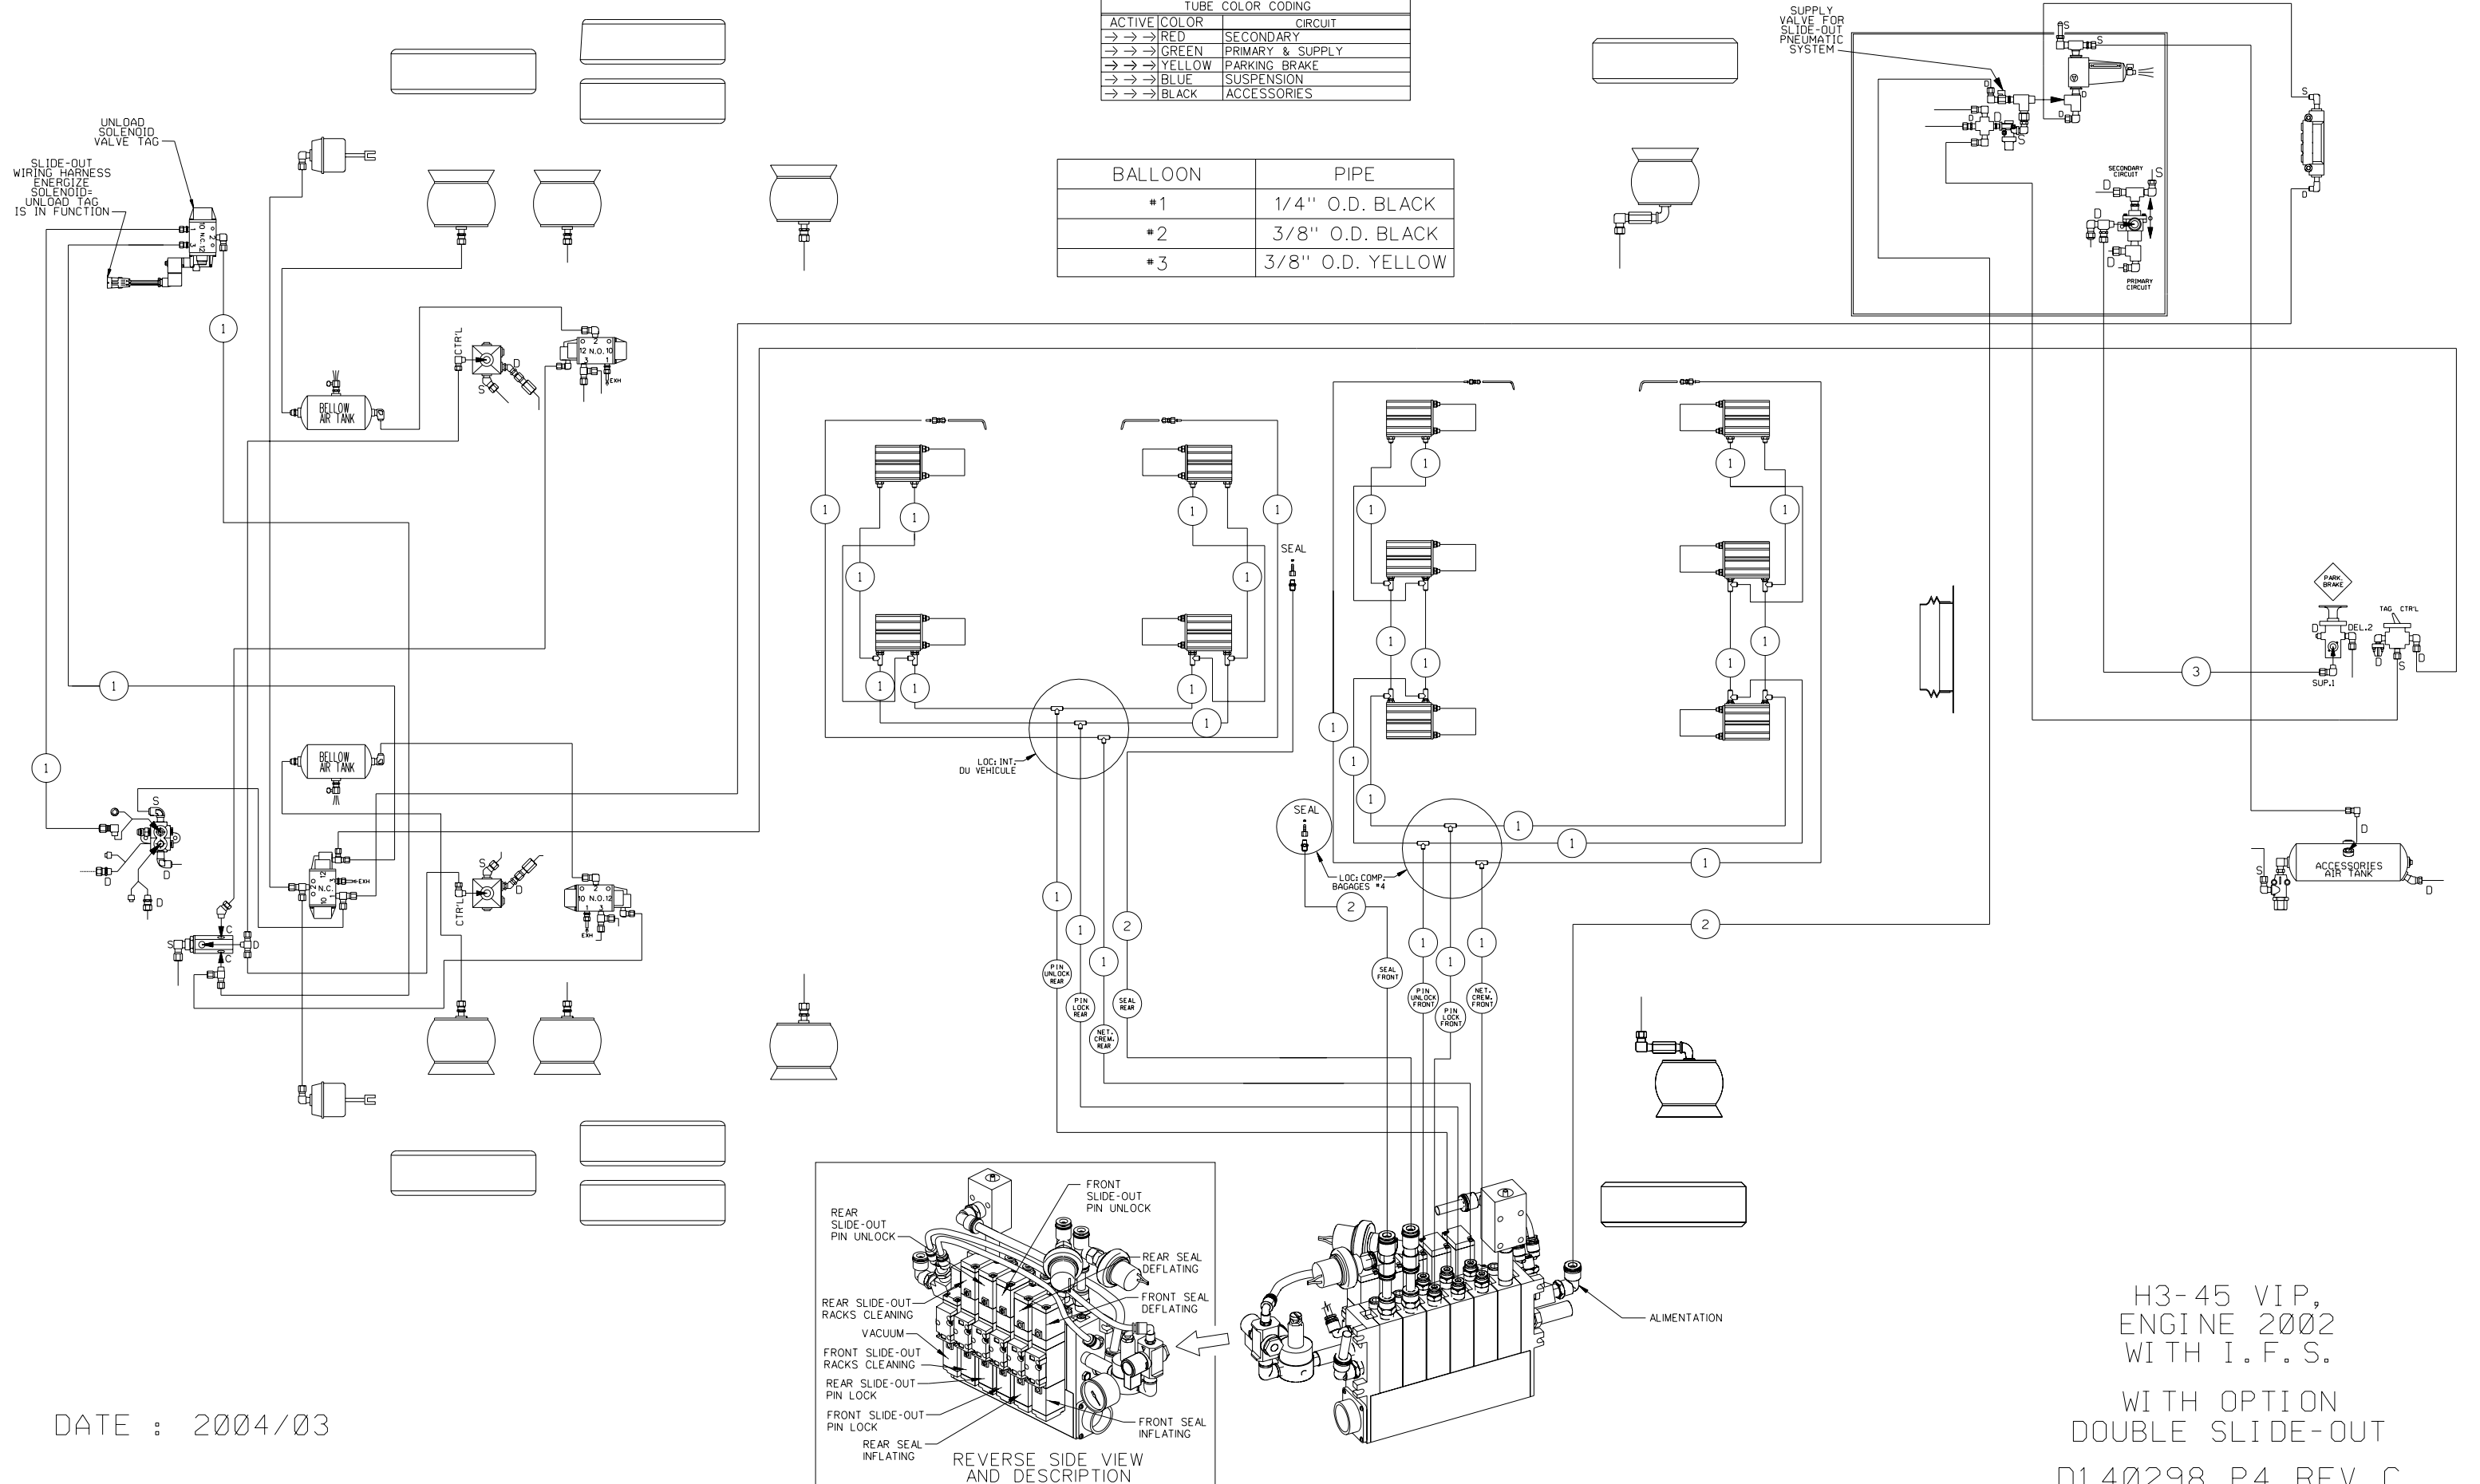

ACTIVE	COLOR	CIRCUIT
→ →	RED	SECONDARY
→ →	GREEN	PRIMARY & SUPPLY
→ →	YELLOW	PARKING BRAKE
→ →	BLUE	SUSPENSION
→ →	BLACK	ACCESSORIES

BALLOON	PIPE
#1	1/4" O.D. BLACK
#2	3/8" O.D. BLACK
#3	3/8" O.D. YELLOW

DATE : 2004/03

H3-45 VIP,
ENGINE 2002
WITH I.F.S.

WITH OPTION
DOUBLE SLIDE-OUT
D140298 P4 REV.C