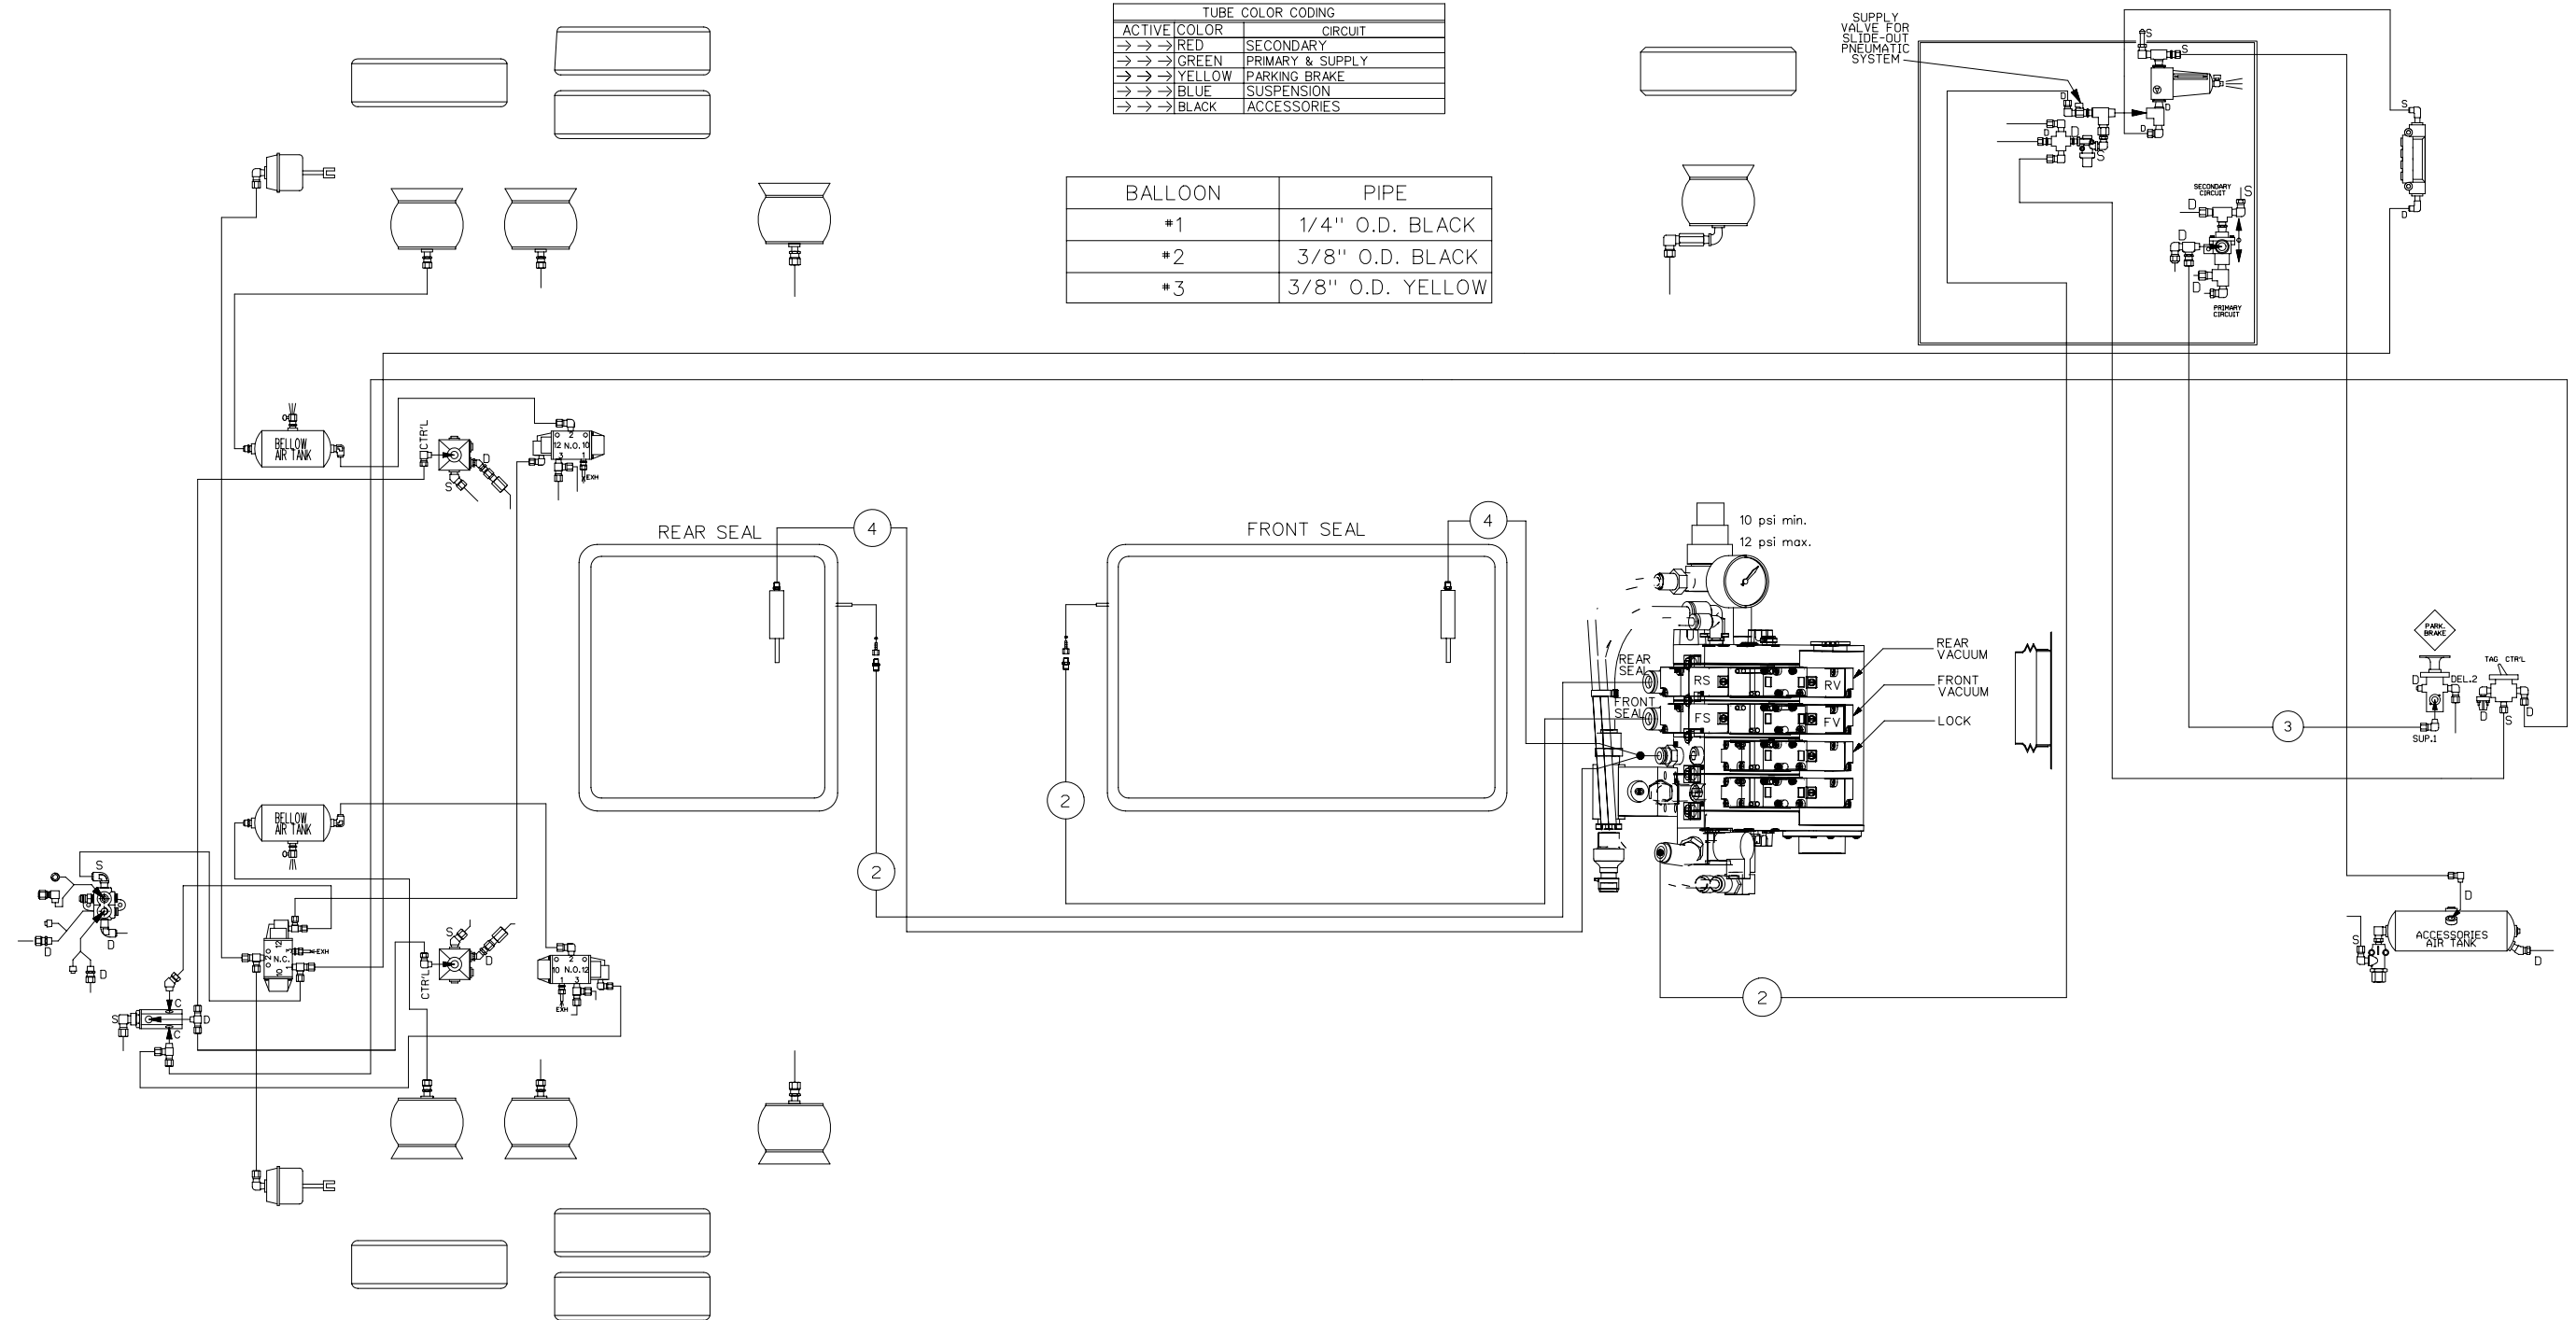

TUBE COLOR CODING	
ACTIVE COLOR	CIRCUIT
→ → RED	SECONDARY
→ → GREEN	PRIMARY & SUPPLY
→ → YELLOW	PARKING BRAKE
→ → BLUE	SUSPENSION
→ → BLACK	ACCESSORIES

BALLOON	PIPE
#1	1/4" O.D. BLACK
#2	3/8" O.D. BLACK
#3	3/8" O.D. YELLOW

DATE : 2006/06

H3-45 VIP,
 ENGINE 2002
 WITH I. F. S.
 WITH OPTION
 DOUBLE SLIDE-OUT
 D1 40298 P4 REV. D