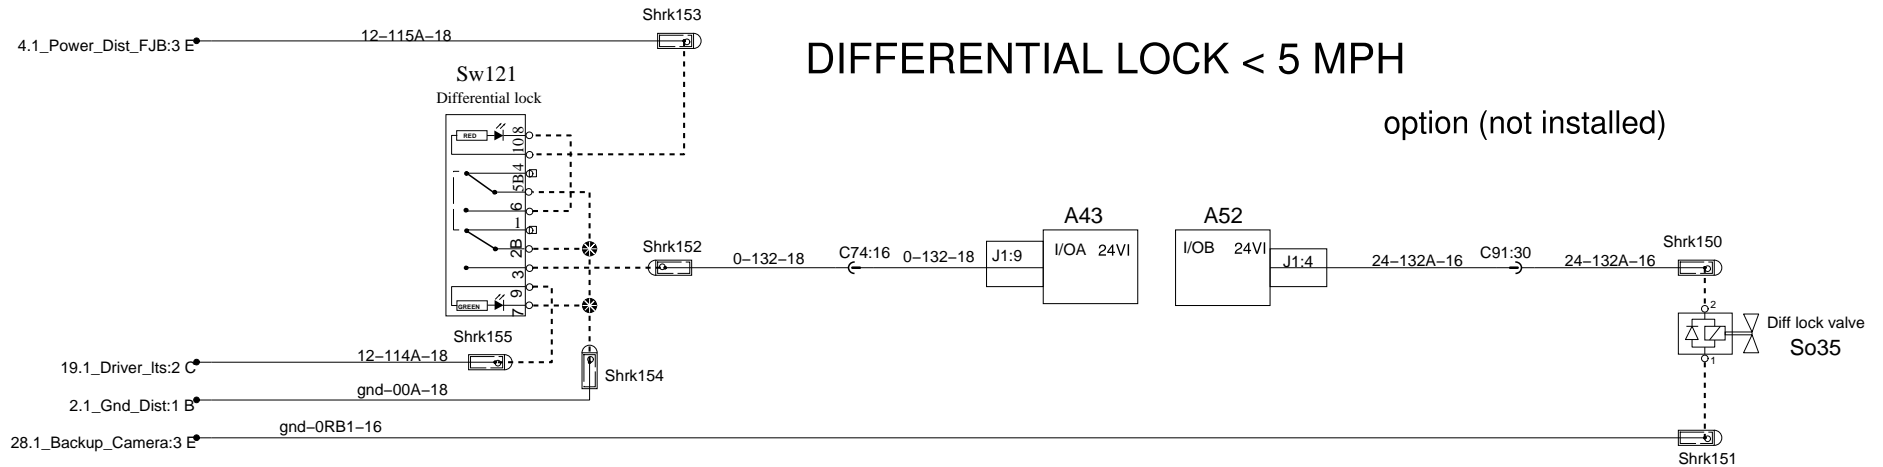

Volvo Link TGW

ZF Variable Steering Control

DIFFERENTIAL LOCK < 5 MPH

option (not installed)

Electric Air Dryer