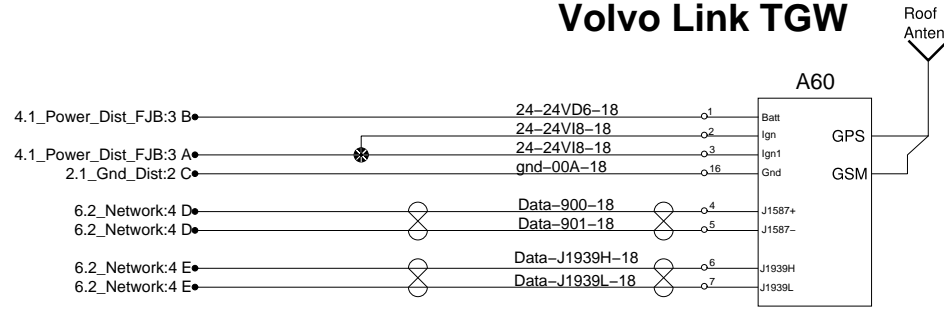

Volvo Link TGW

ZF Variable Steering Control

DIFFERENTIAL LOCK < 5 MPH

option (not installed)

Electric Air Dryer