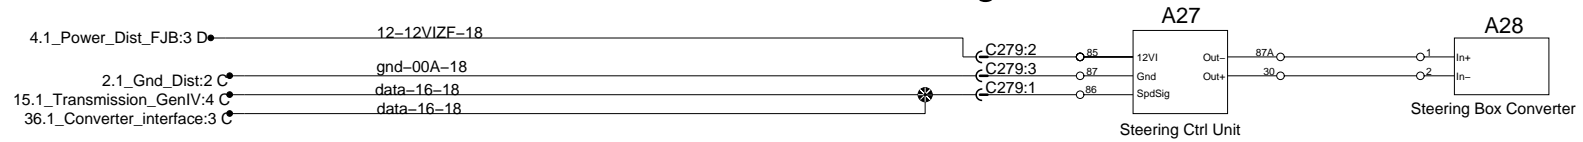

Volvo Link TGW

ZF Variable Steering Control

DIFFERENTIAL LOCK < 5 MPH

option (not installed)

Electric Air Dryer