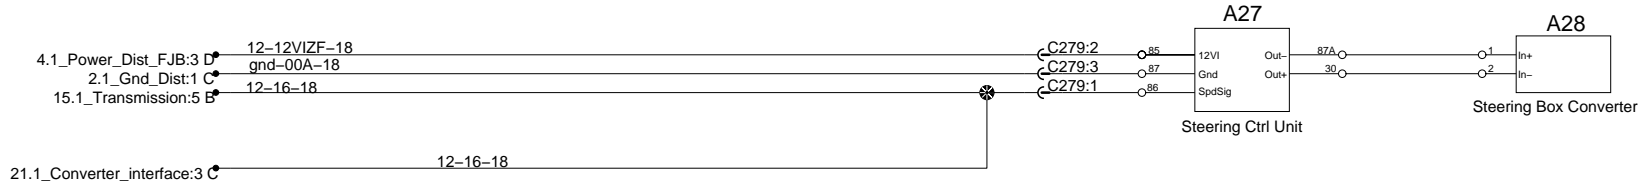

ZF Steering Control

DIFFERENTIAL LOCK 5 MPH option (not installed)