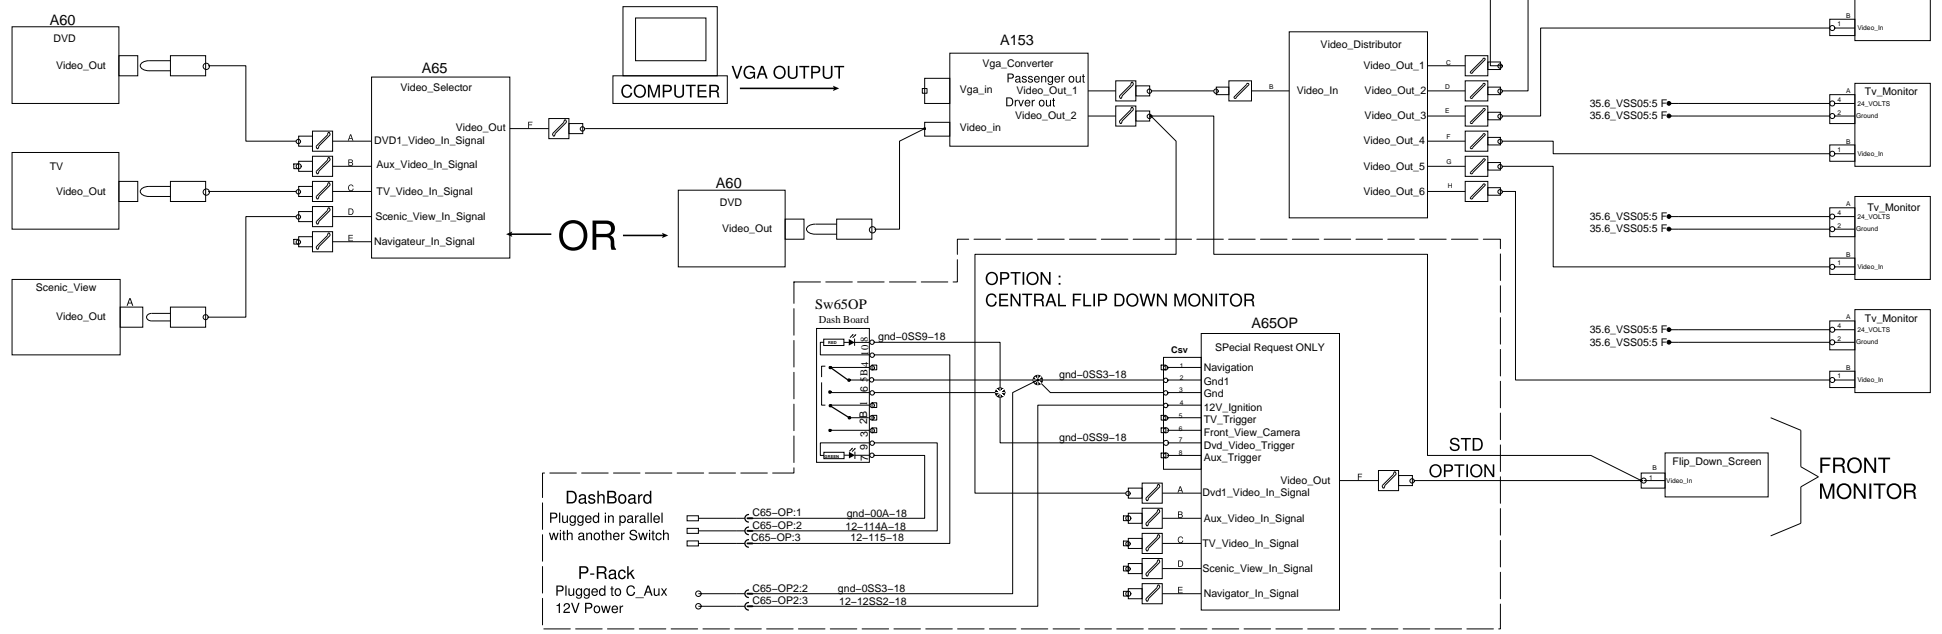

VIDEO DISTRIBUTION & CONVERTER

OPTION WIRELESS INTERNET (WIFI)

5 VDC REGULATOR & AUDIO INPUT