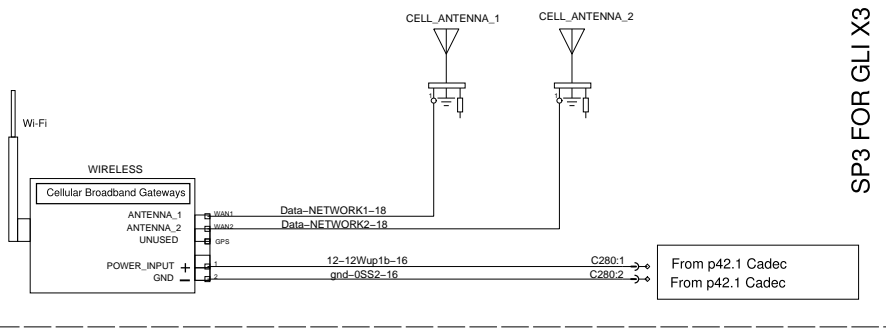

VIDEO DISTRIBUTION & CONVERTER

OPTION WIRELESS INTERNET (WIFI)

5 VDC REGULATOR & AUDIO INPUT