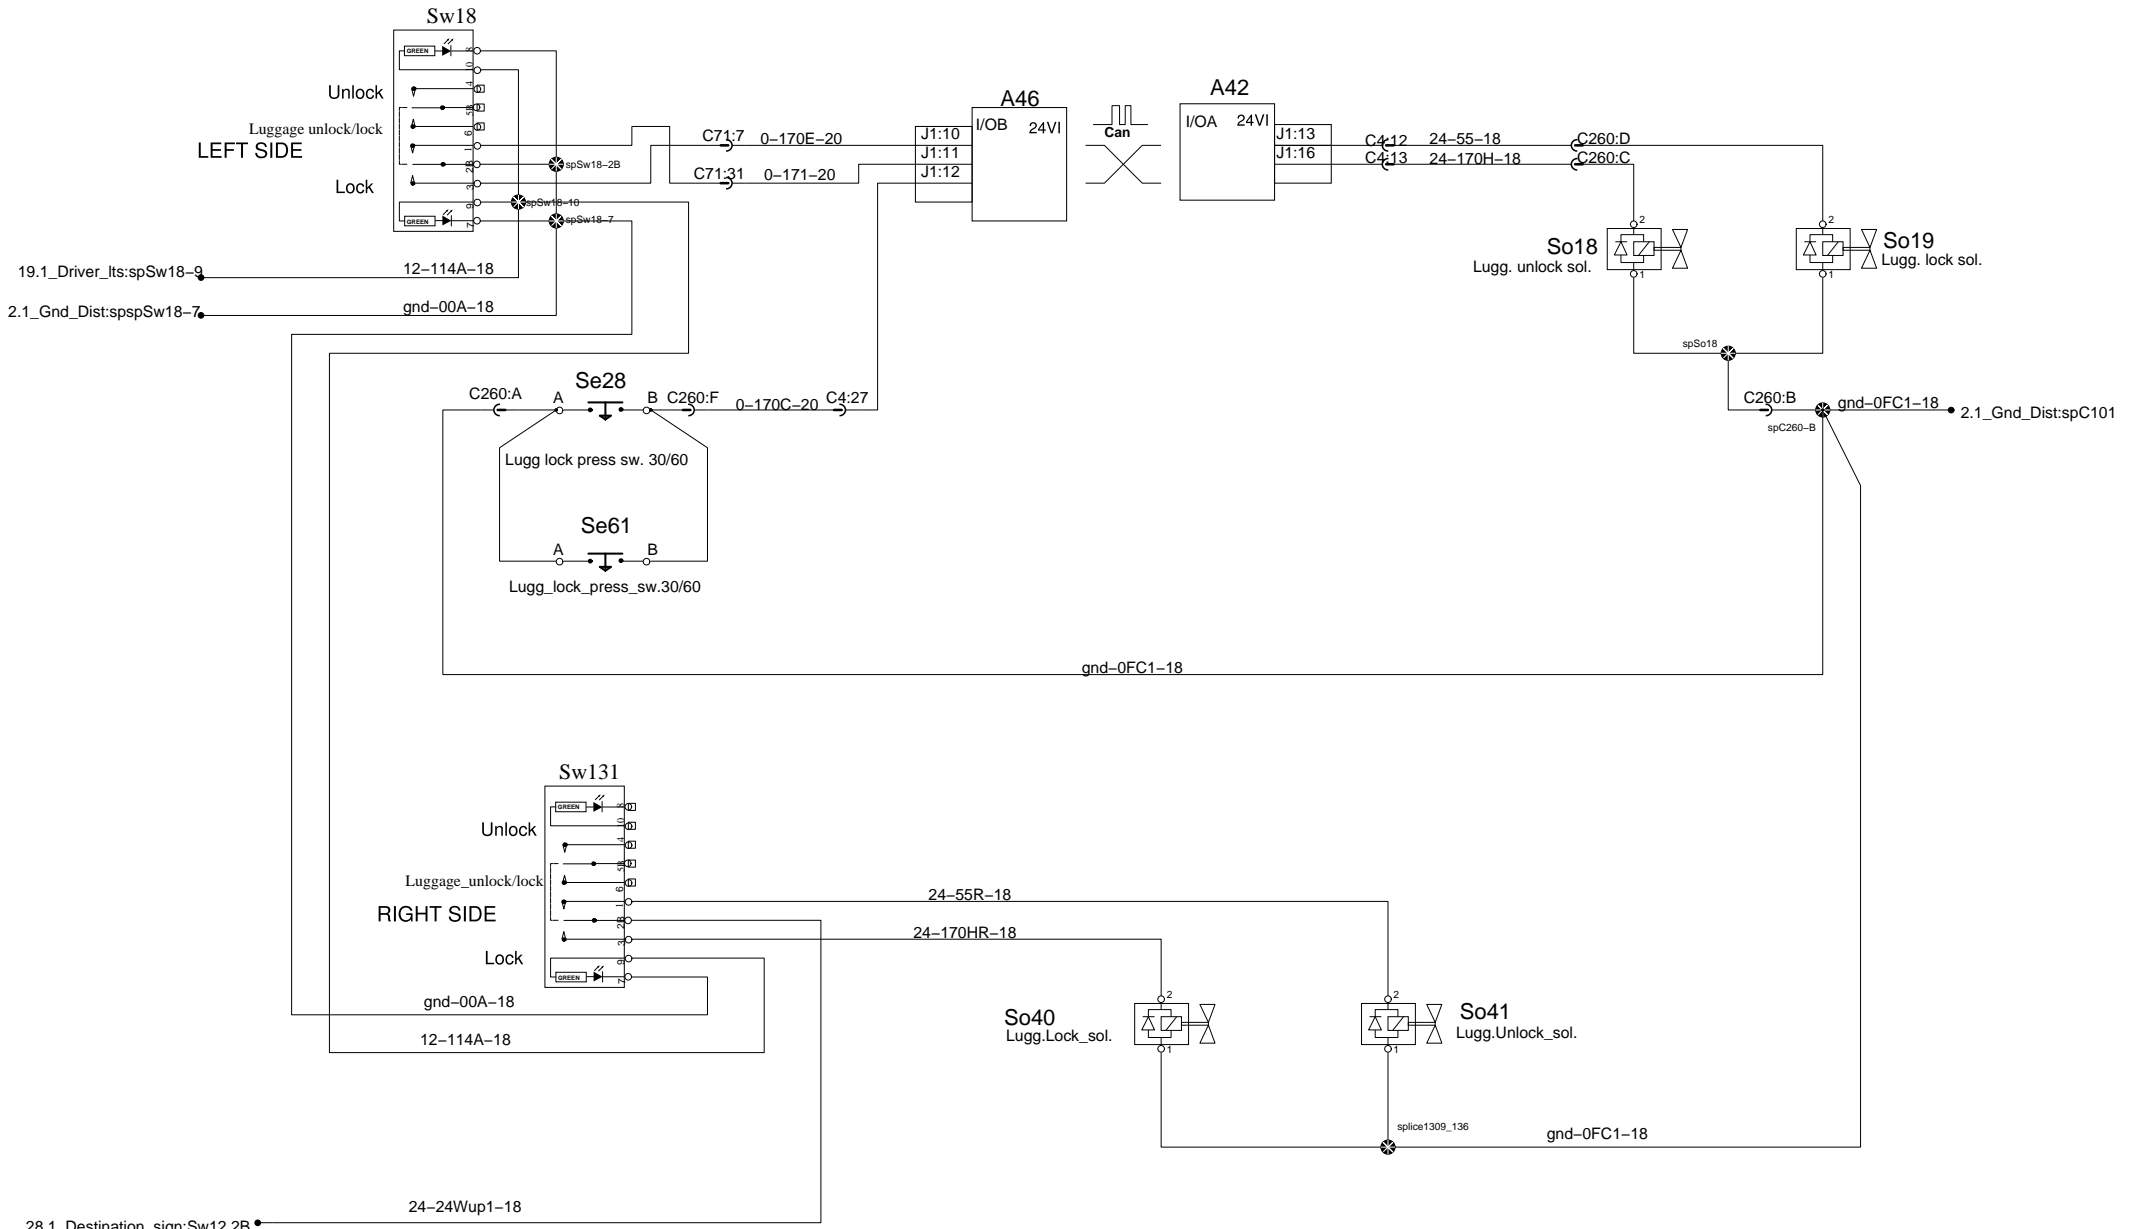

Luggage door Lock/Unlock

FROM DESTINATION SIGN SWITCH