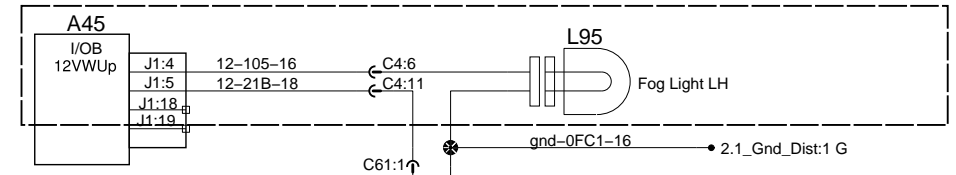

CORNERING AND FOG LIGHTS (OPTION)

Control Cornering light RH
and Docking light Rear RH

Option

Option

Option

Option