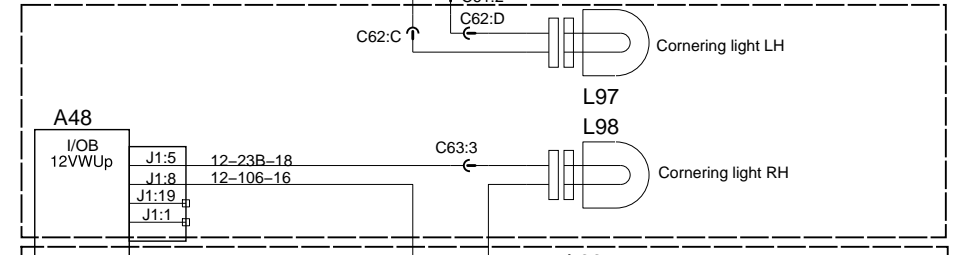

CORNERING AND FOG LIGHTS (OPTION)

Control Cornering light RH
and Docking light Rear RH

Option

Option

Option

Option