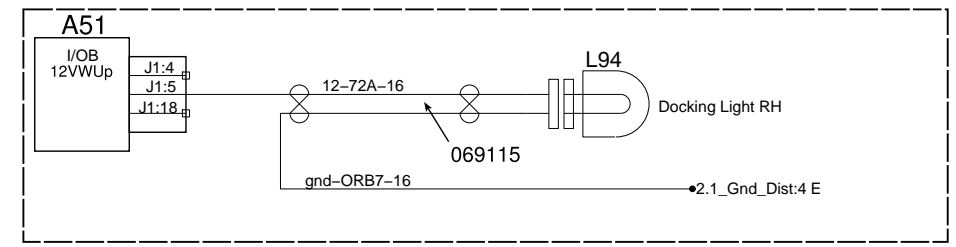

CORNERING AND FOG LIGHTS (OPTION)

Control Cornering light RH
and Docking light Rear RH

Option

Option

Option

Option