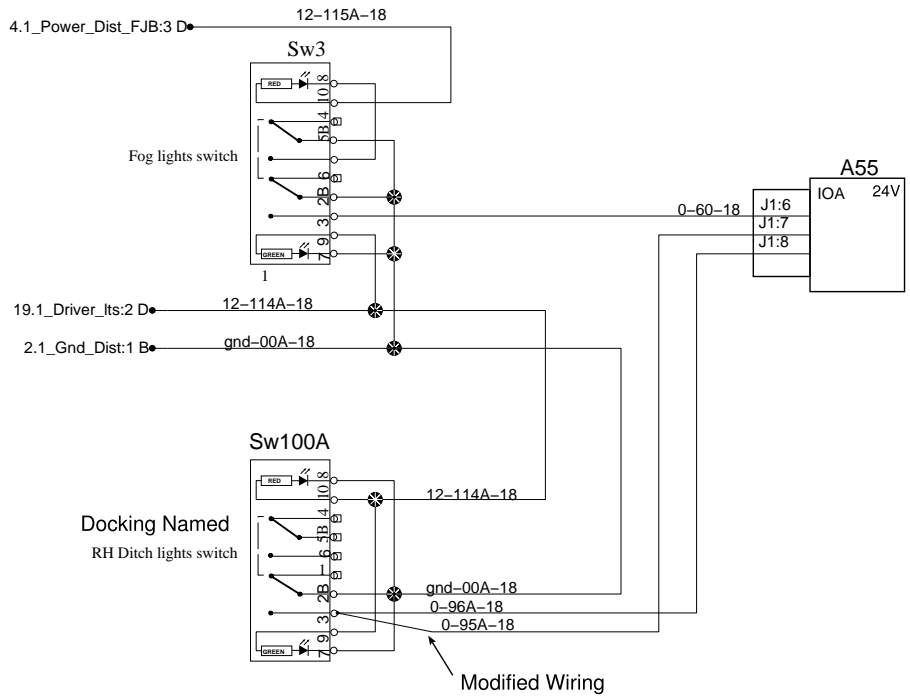

CORNERING AND FOG LIGHTS (OPTION)

Control Cornering light RH
and Docking light Rear RH

Option

Option

Option

Option