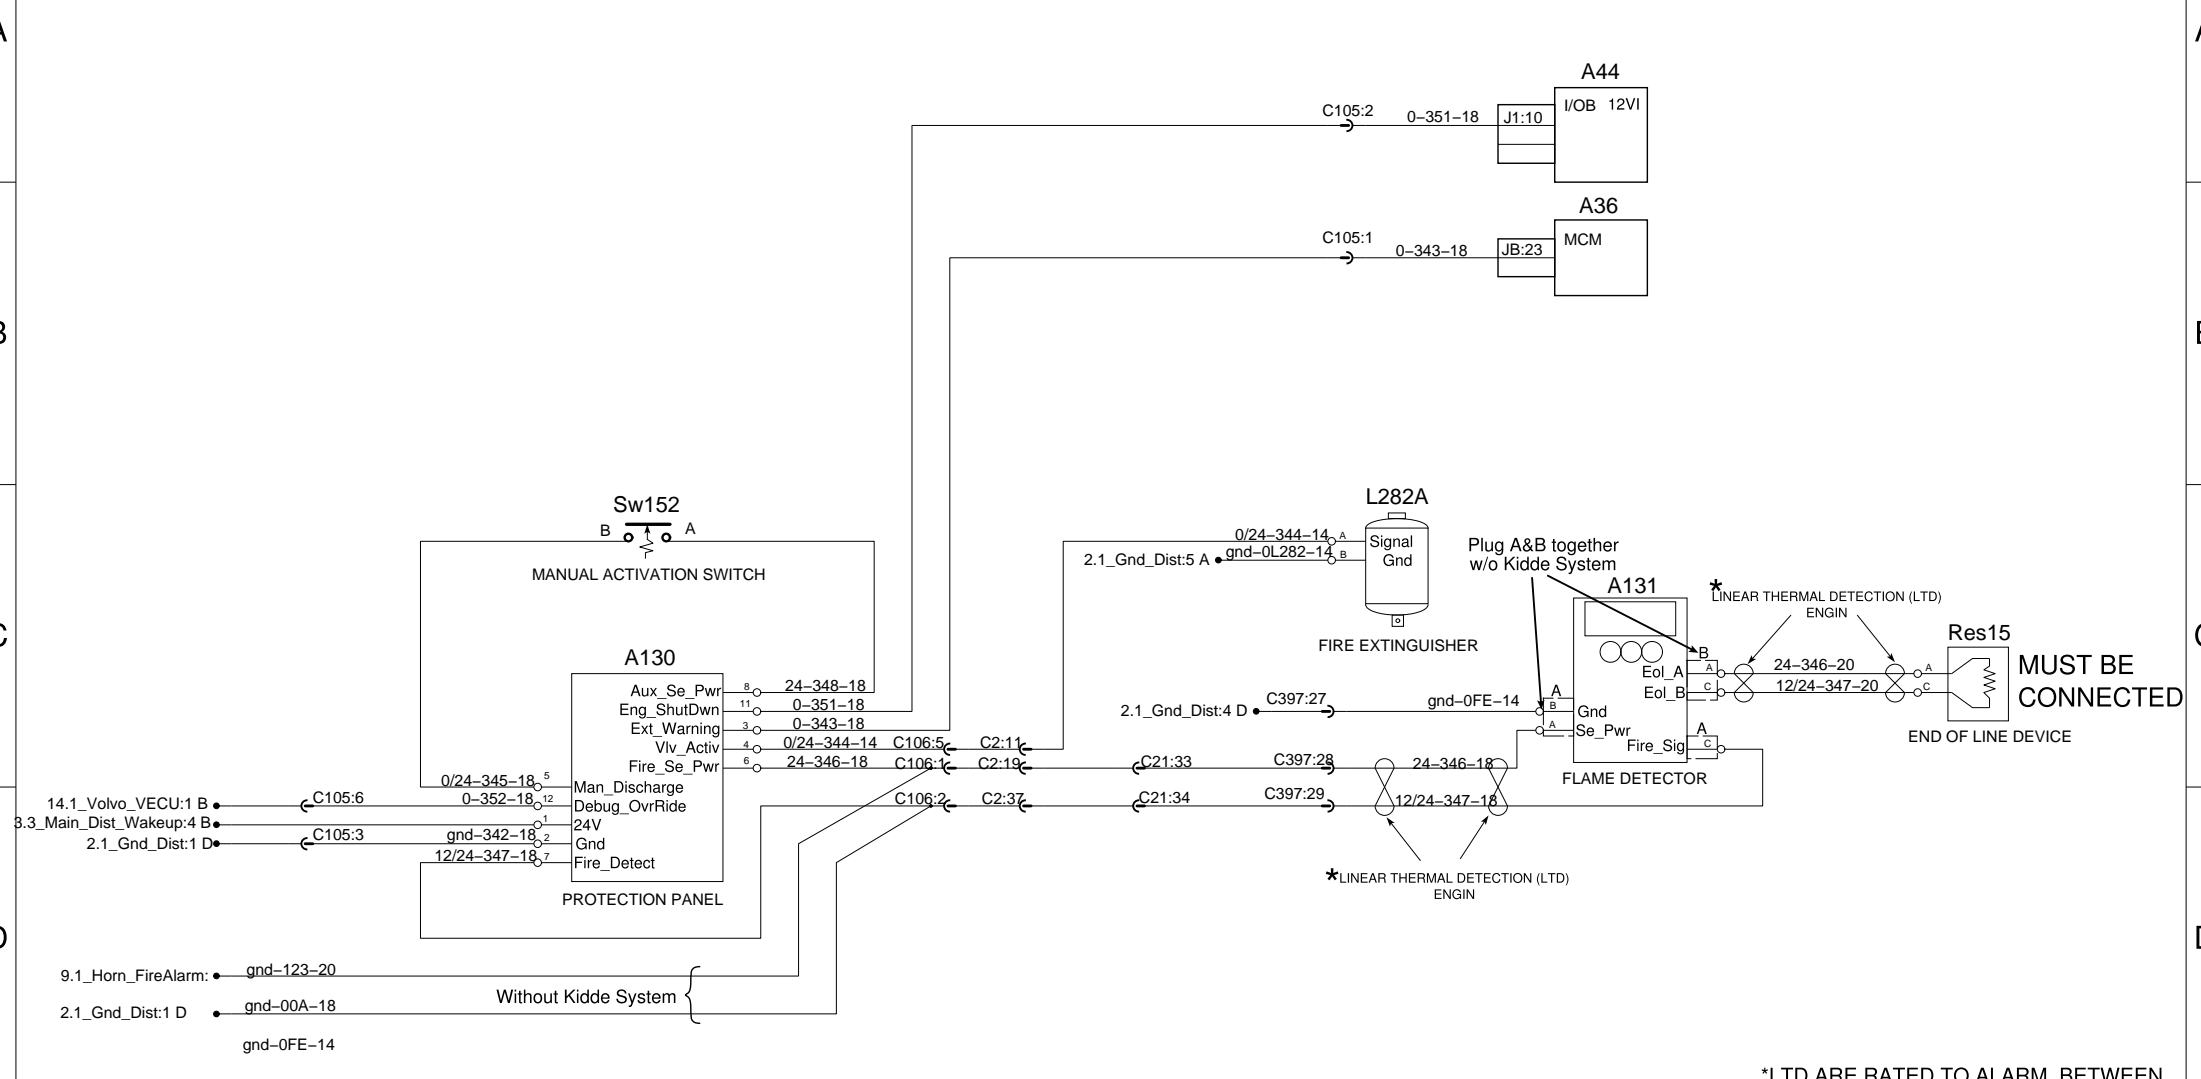

Automatic Fire Suppression System

*LTD ARE RATED TO ALARM BETWEEN 334F (168C) AND 356F (180C), IF THE TEMPERATURE-SENSITIVE INSULATION MELT, THE TWO WIRES GIVE A SIGNAL BY A SHORT-CIRCUITING.