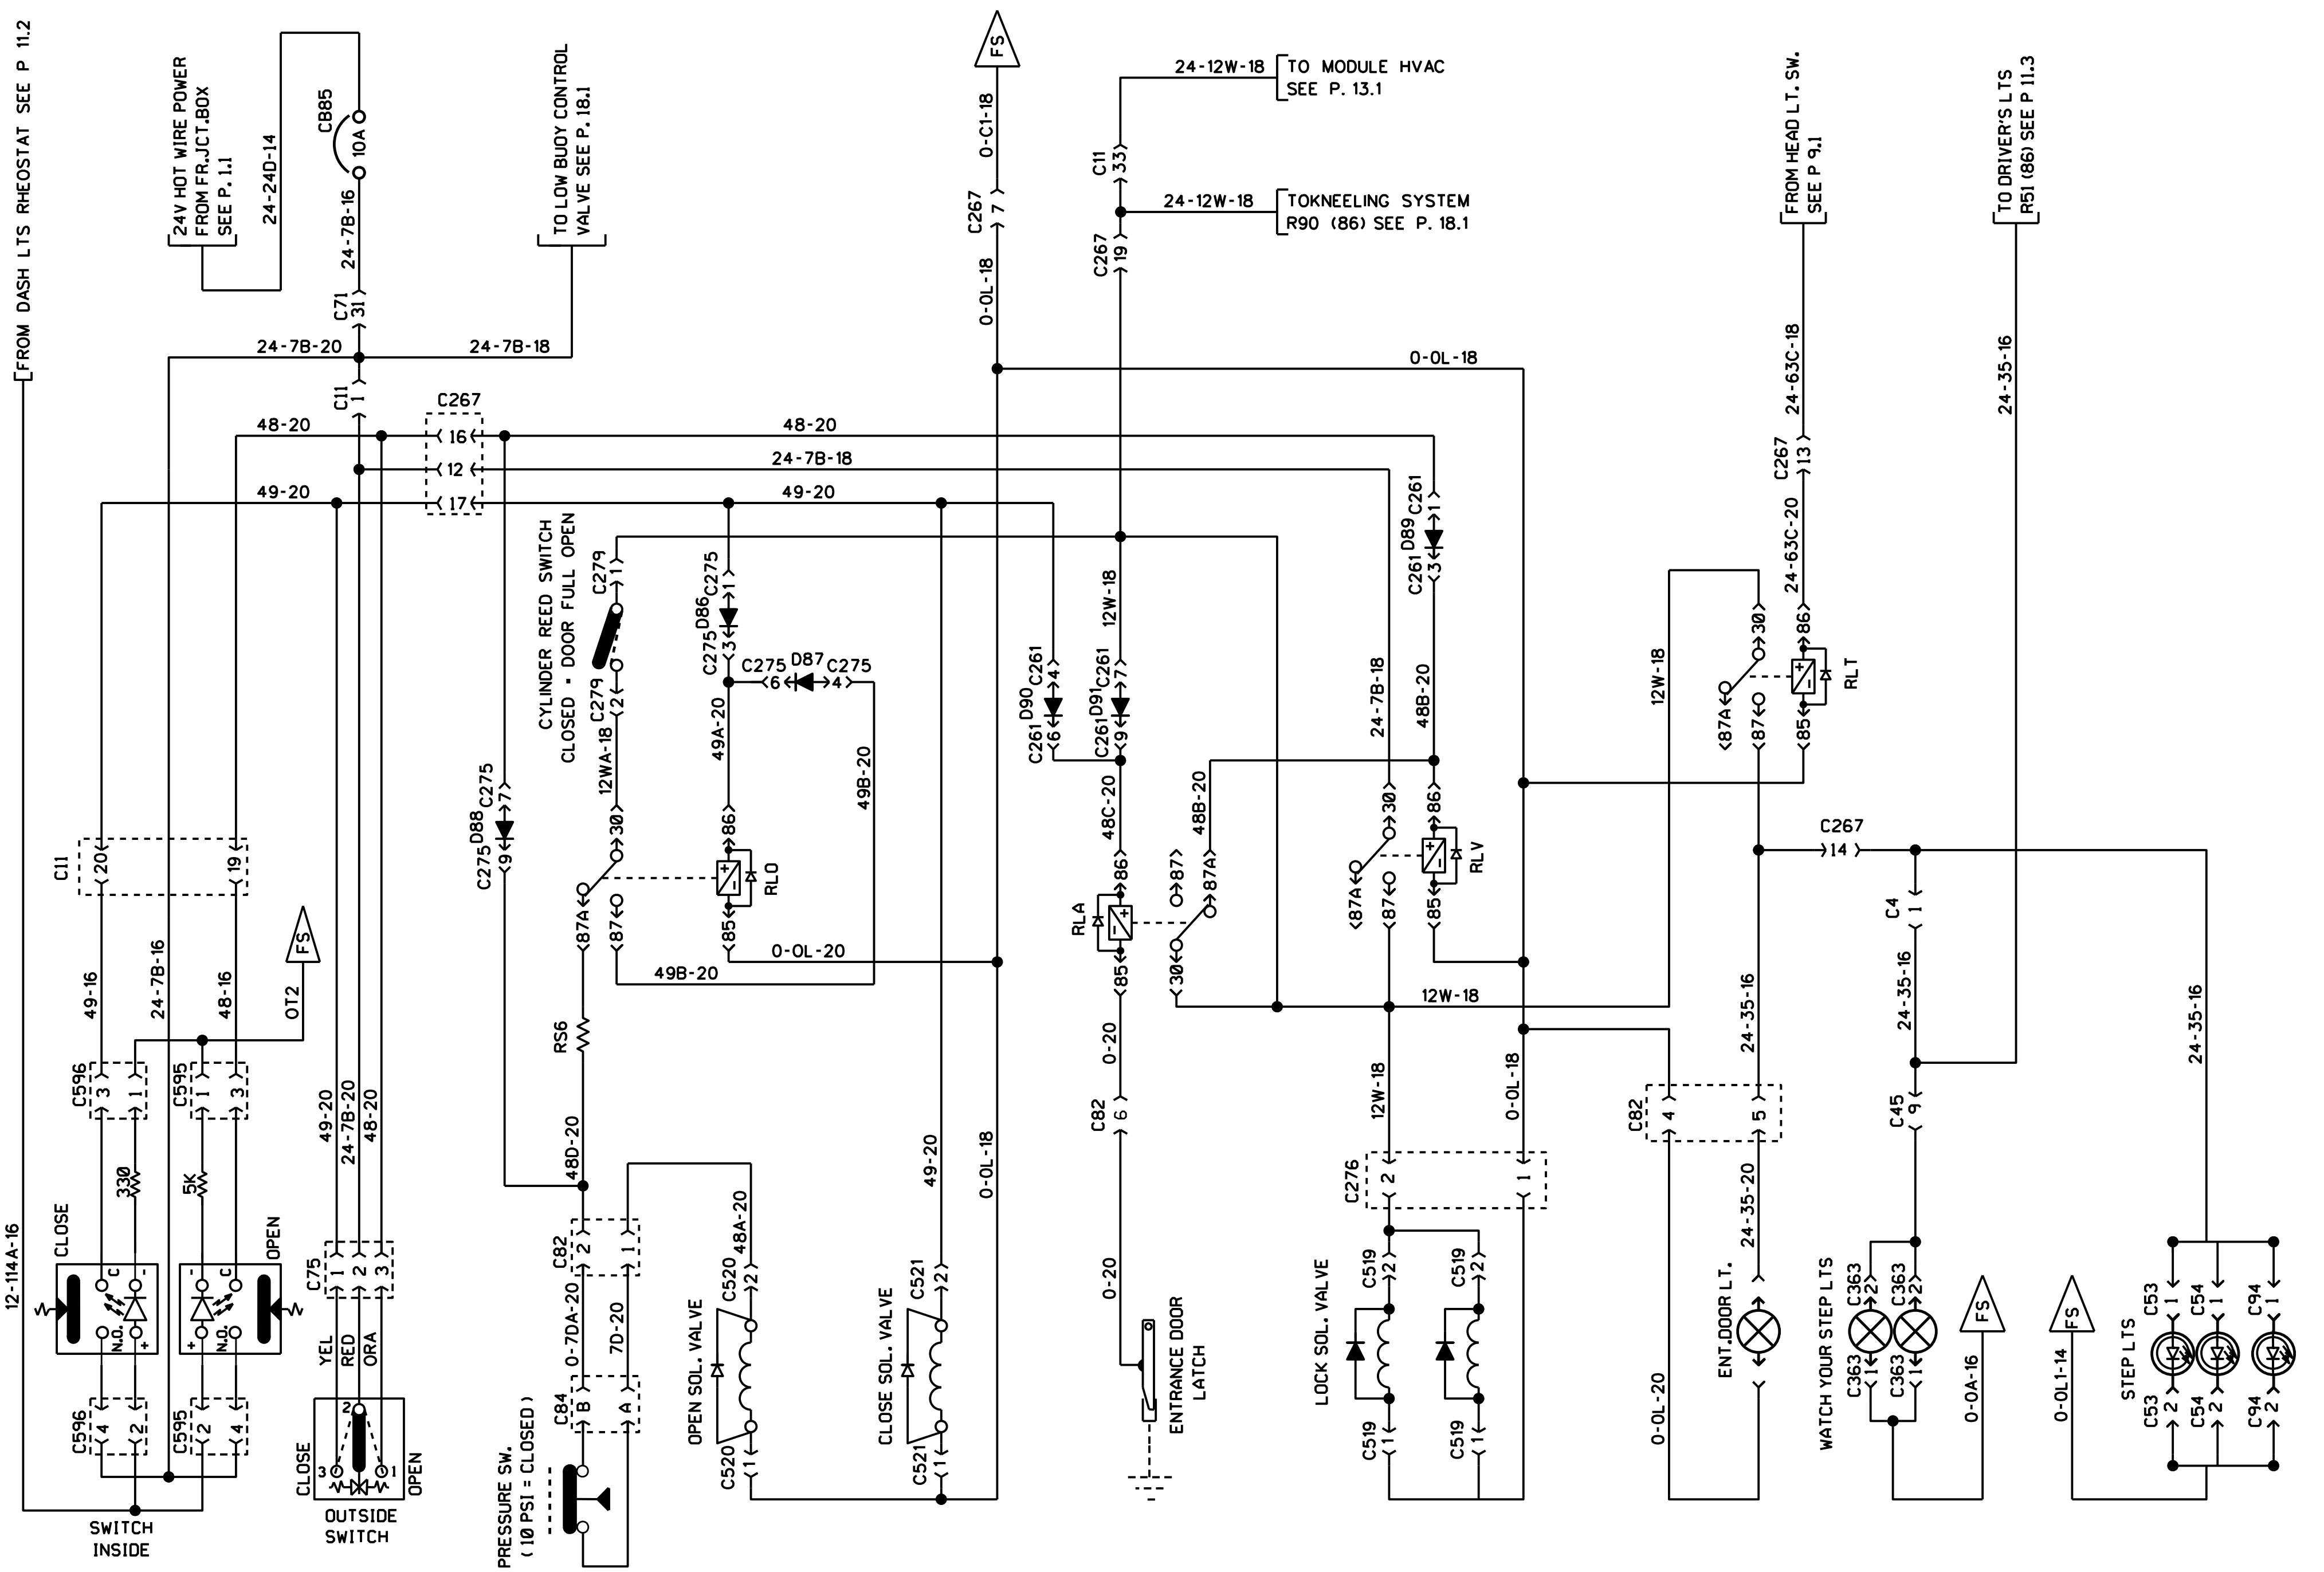

[FROM DASH L.T.S RHEOSTAT SEE P 11.2

ENTRANCE DOOR (SEDAN)