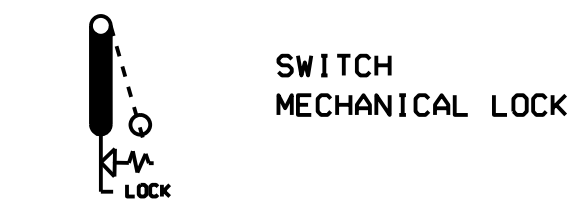

WIRING DIAGRAM KEYS

- BLK BLACK
- YEL YELLOW
- RED RED
- WH WHITE
- GRY GREY
- ORA ORANGE
- BLU BLUE
- GRN GREEN
- BRN BROWN
- PUR PURPLE
- PK PINK