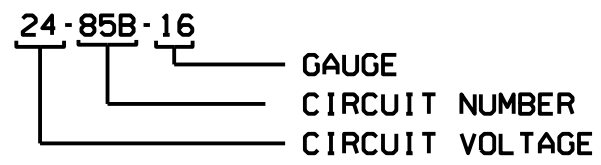

WIRING DIAGRAM KEYS

- BLK BLACK
- YEL YELLOW
- RED RED
- WH WHITE
- GRY GREY
- ORA ORANGE
- BLU BLUE
- GRN GREEN
- BRN BROWN
- PUR PURPLE
- PK PINK