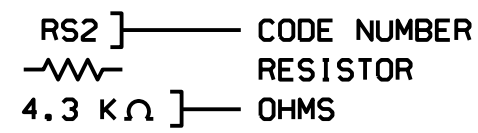

WIRING DIAGRAM KEYS

- BLK BLACK
- YEL YELLOW
- RED RED
- WH WHITE
- GRY GREY
- ORA ORANGE
- BLU BLUE
- GRN GREEN
- BRN BROWN
- PUR PURPLE
- PK PINK