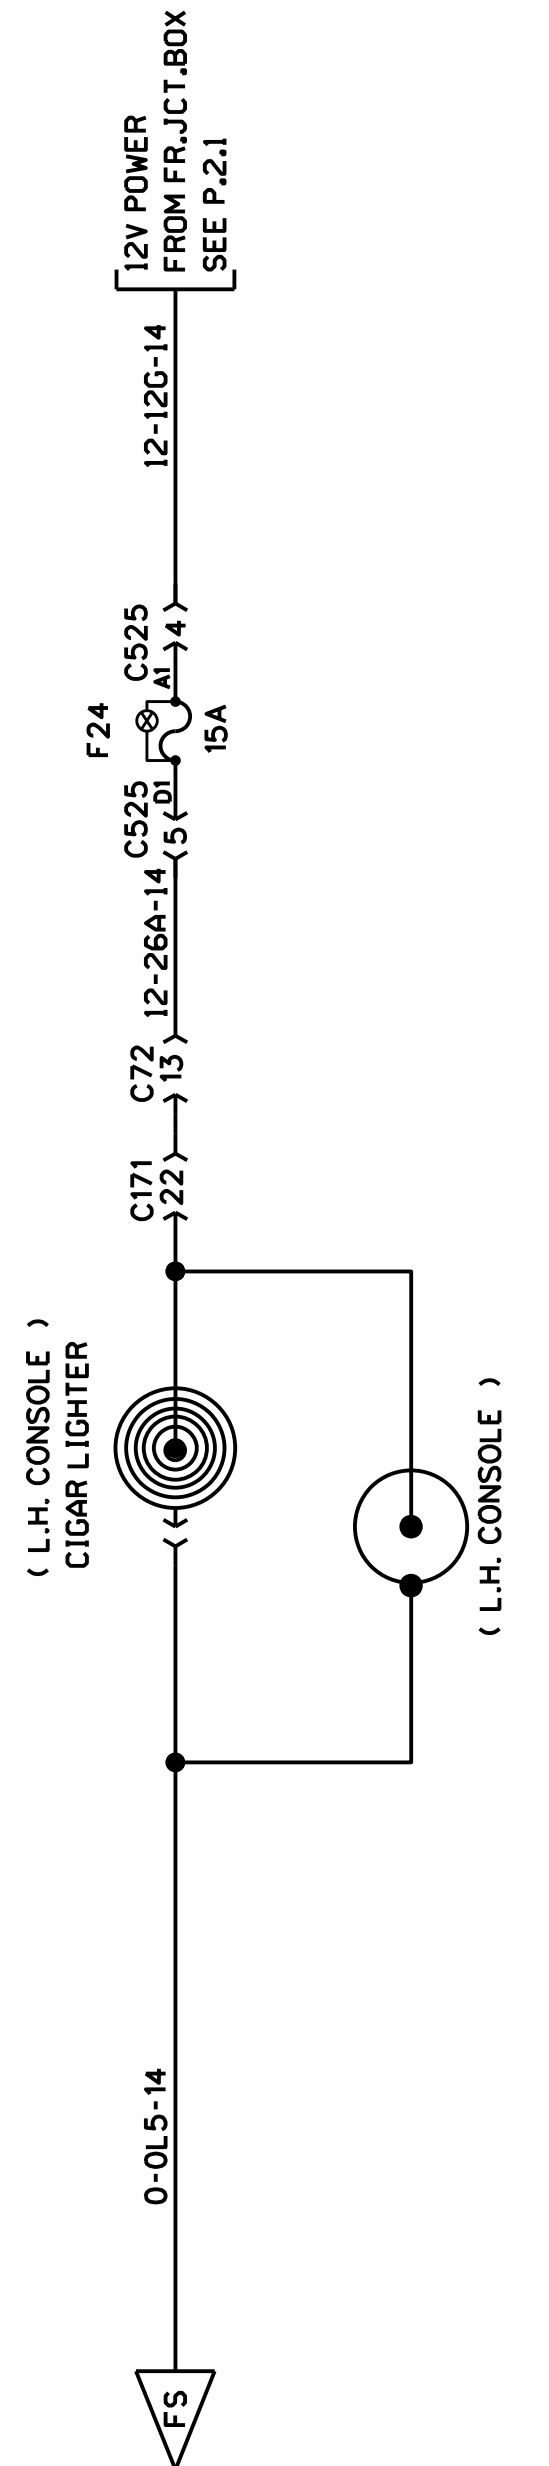

WIRING FOR DRIVER'S SEAT ELECT. ADJ.

DIGITAL CLOCK

POWER 12 VOLT OUTLET

(L.H. CONSOLE) CIGAR LIGHTER