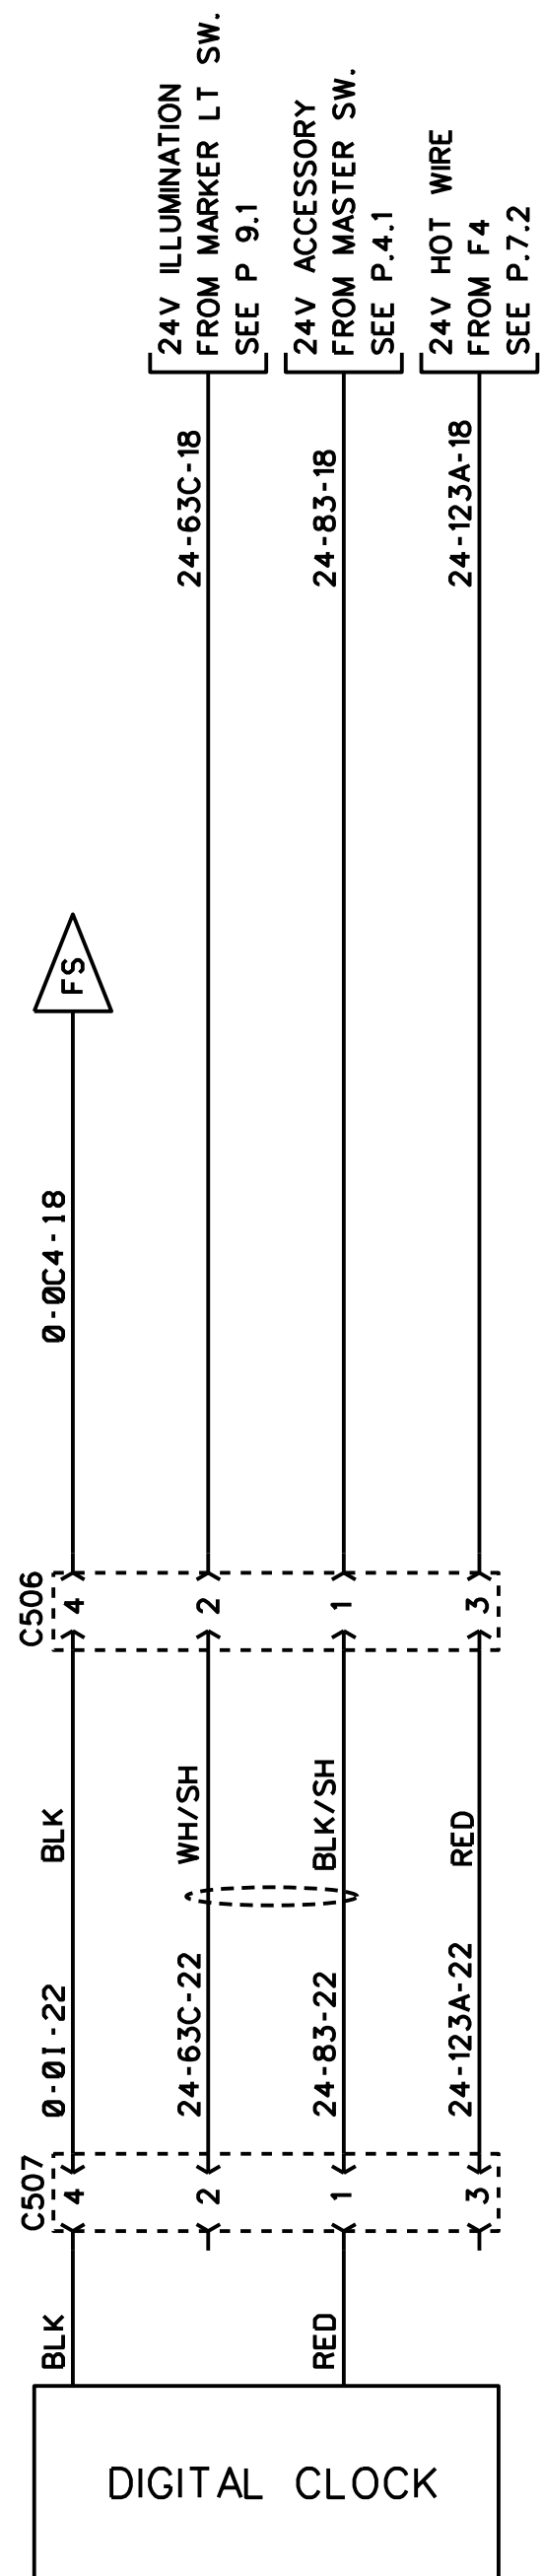

WIRING FOR DRIVER'S SEAT ELECT. ADJ.

DIGITAL CLOCK

POWER 12 VOLT OUTLET

(L.H. CONSOLE) CIGAR LIGHTER