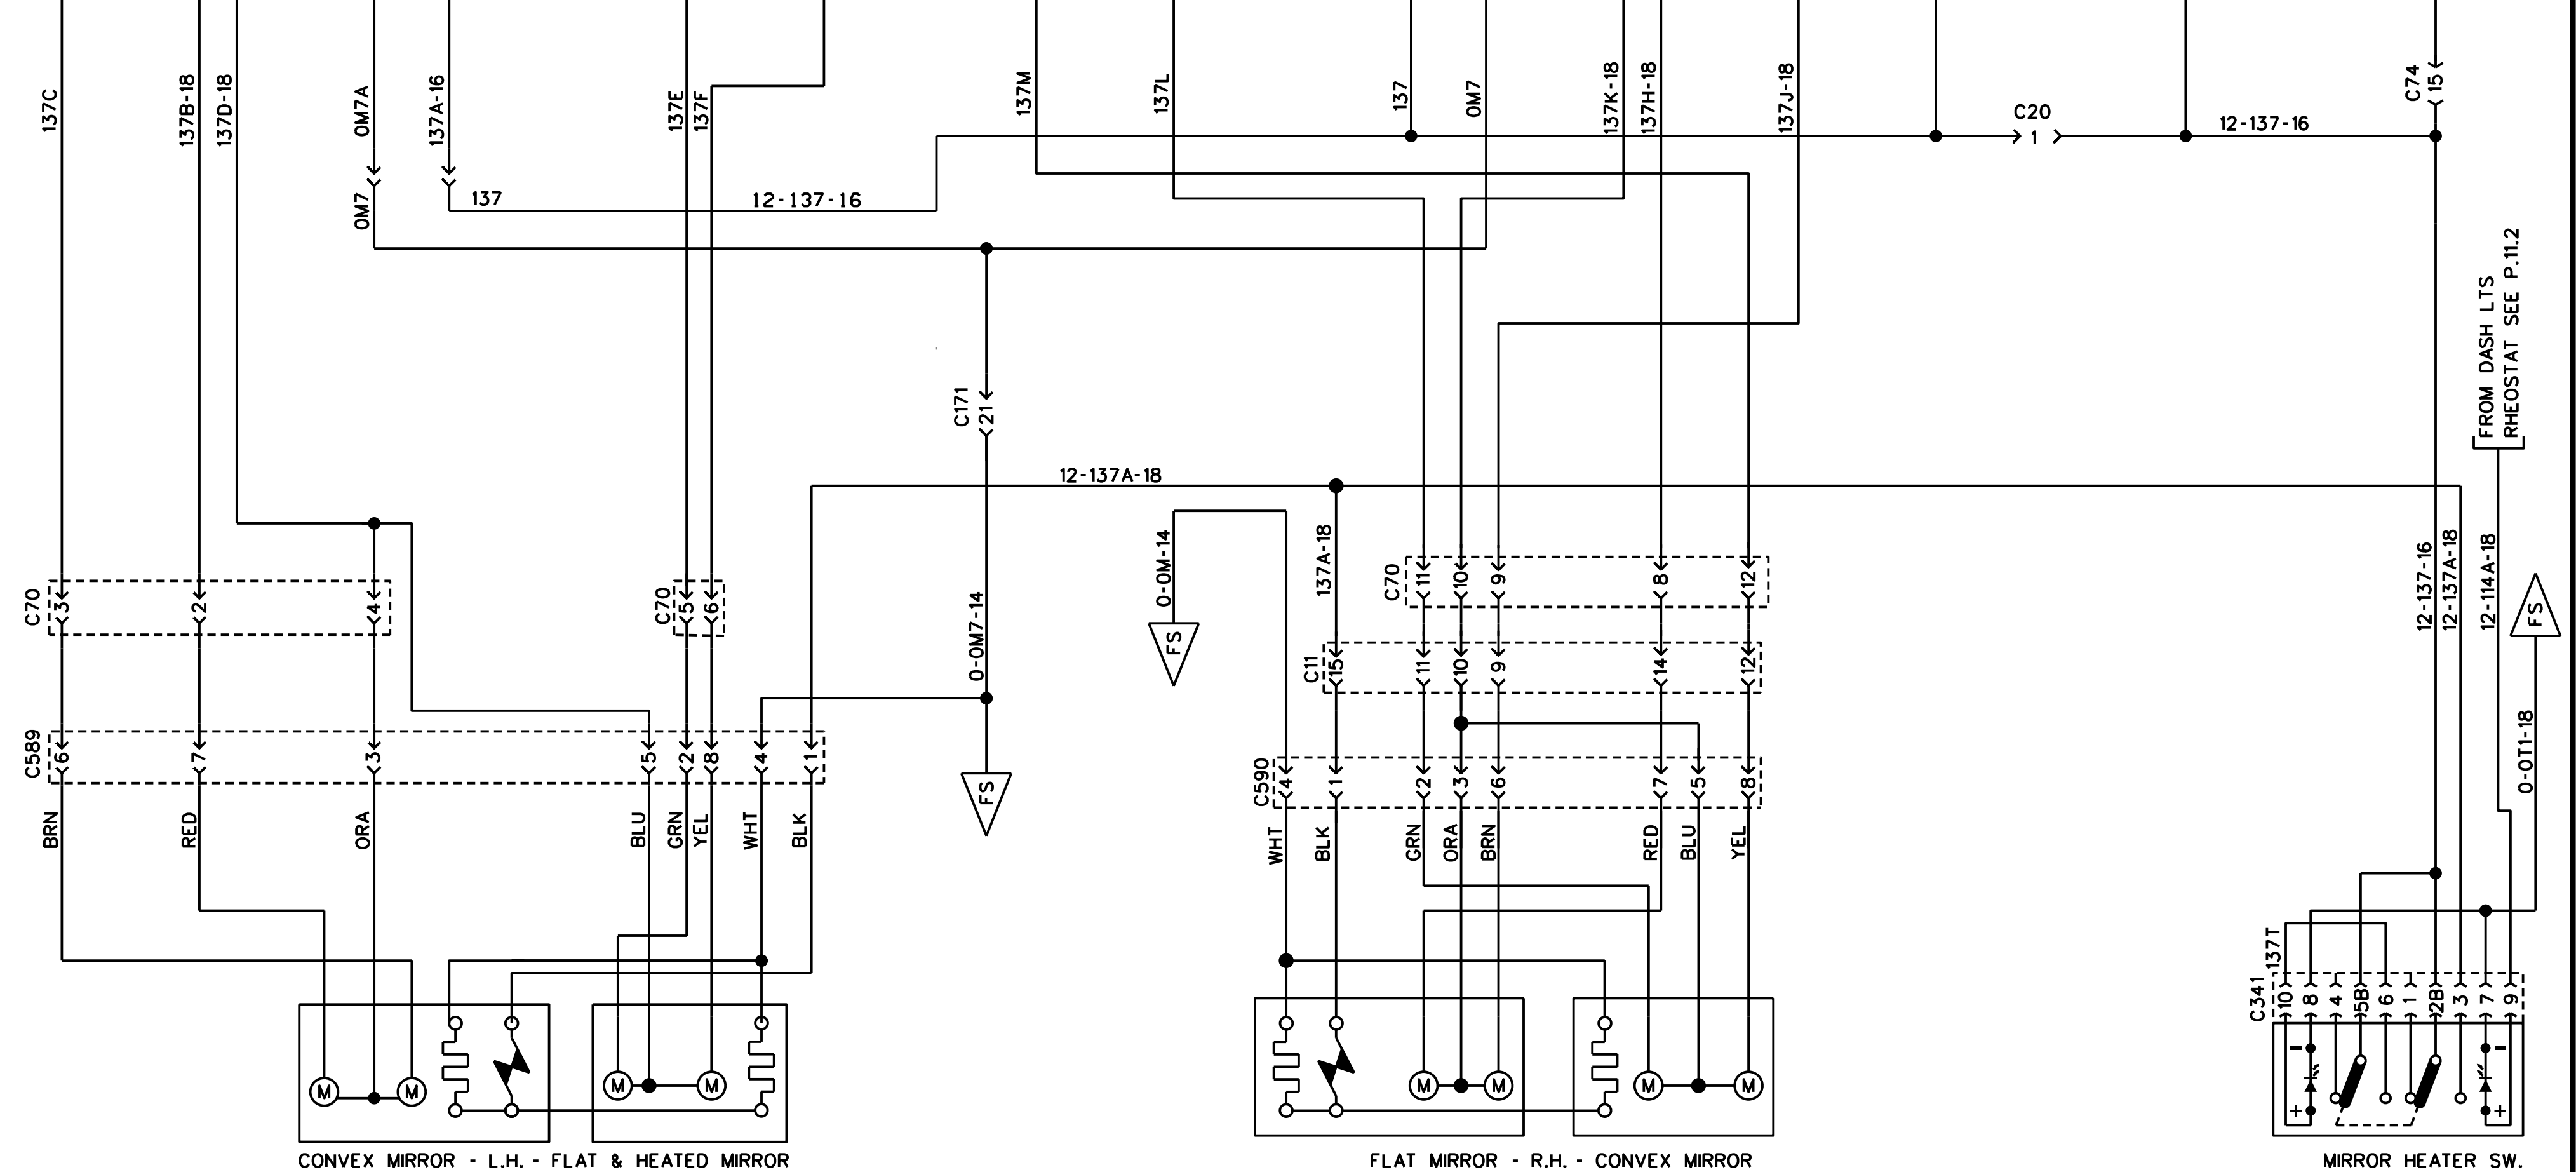

ADJUST FLAT & CONVEX LH MIRROR SWITCH

ADJUST FLAT & CONVEX RH MIRROR SWITCH

CONVEX MIRROR - L.H. - FLAT & HEATED MIRROR

FLAT MIRROR - R.H. - CONVEX MIRROR

MIRROR HEATER SW.

REAR VIEW MIRROR RAMCO FLAT & CONVEX - 2 ADJUSTMENT SW. & 1 HEATED SW.